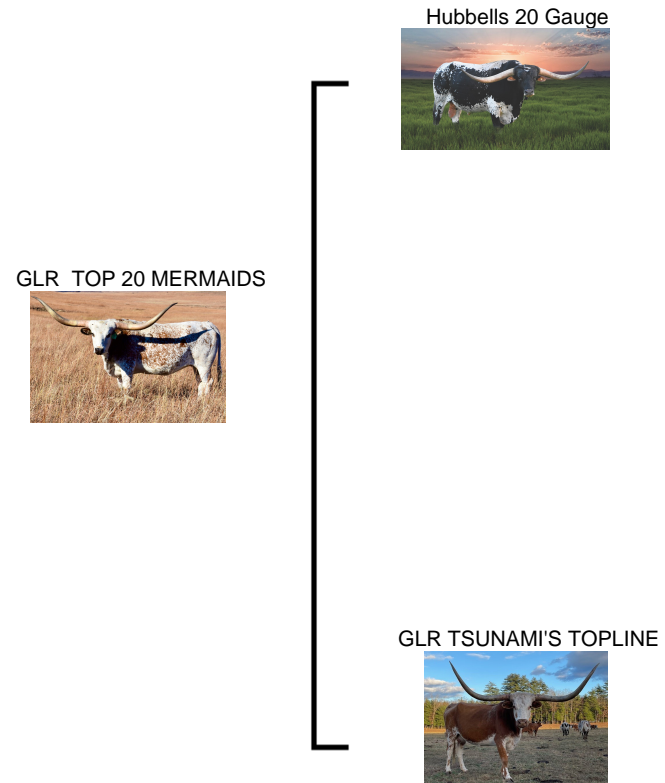

<http://www.hiredhandsoftware.com>