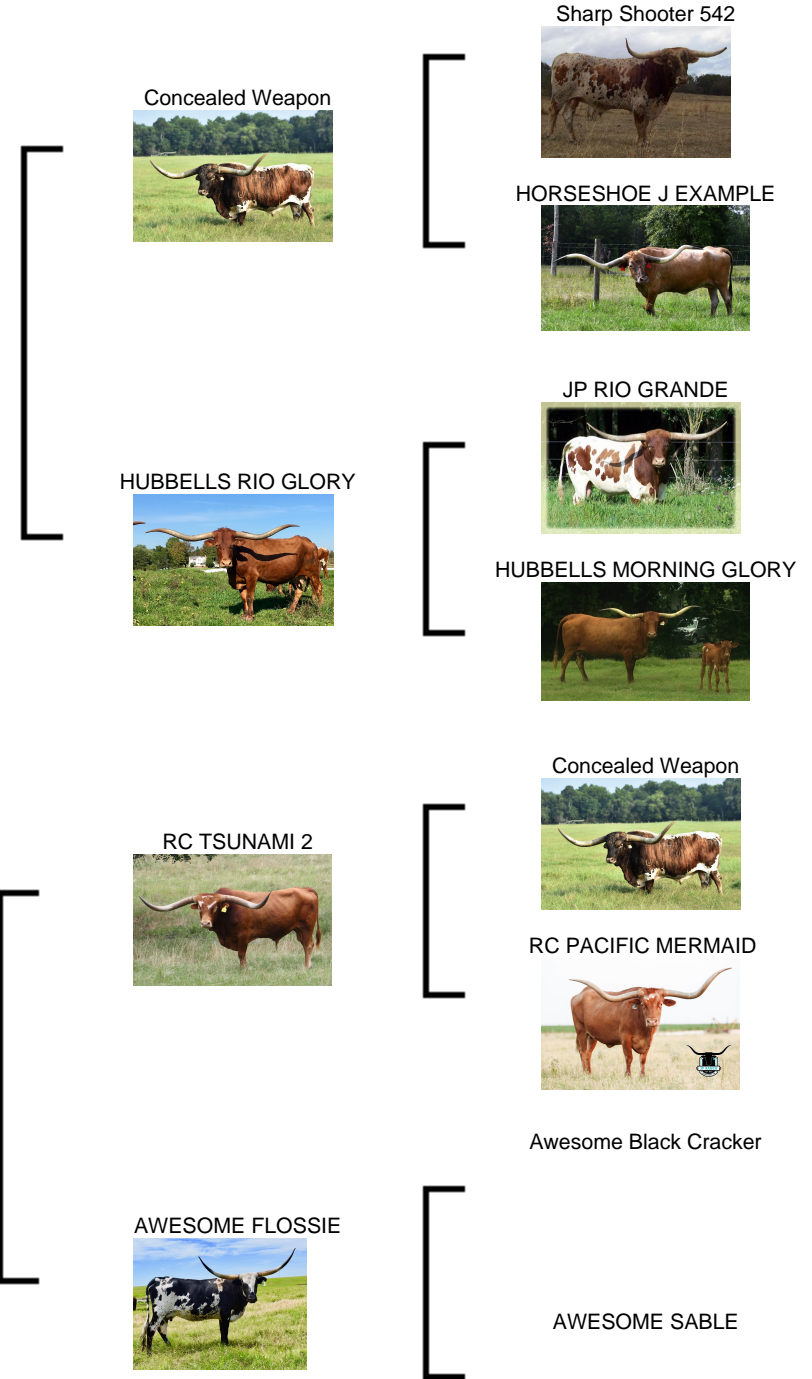

<http://www.hiredhandsoftware.com>