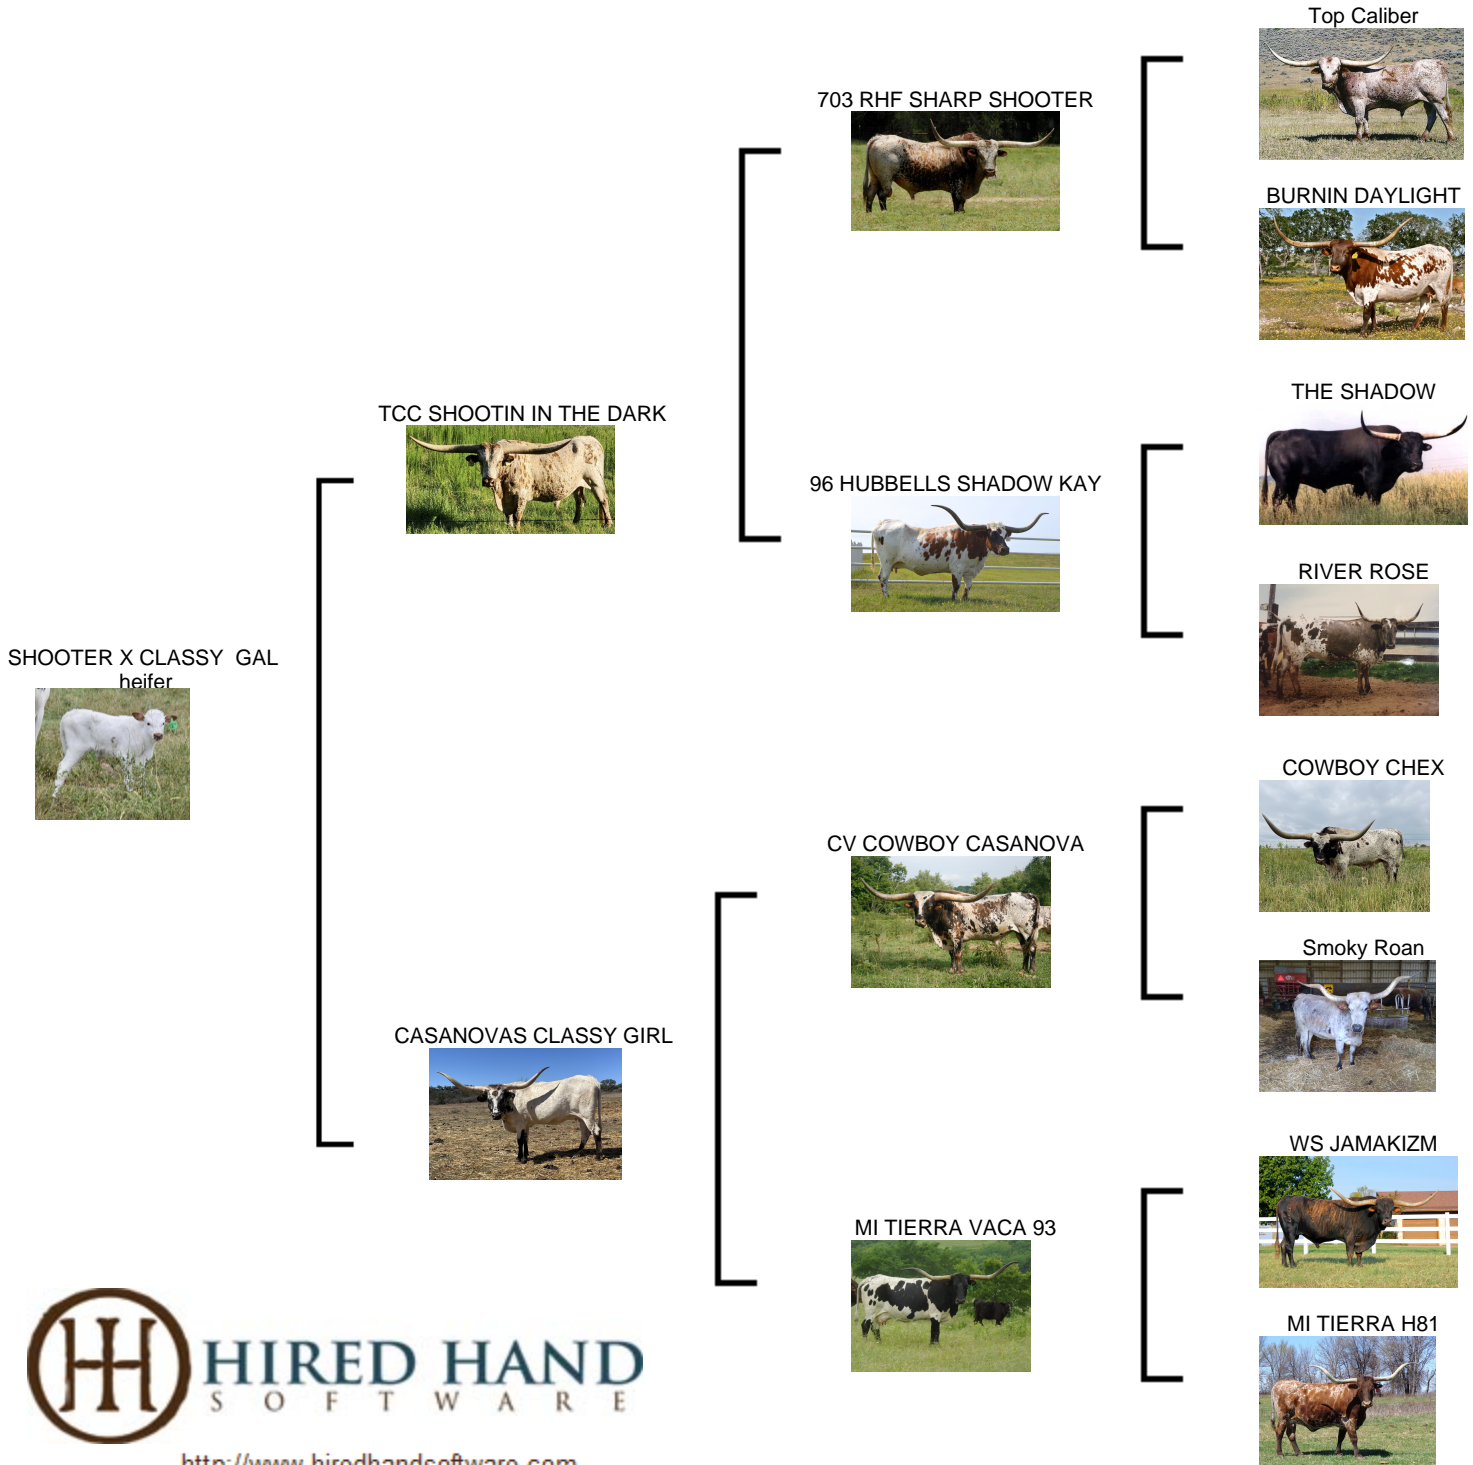

SHOOTER X CLASSY GAL heifer

Date of Birth: 10/04/2019
Registration 1: Pending
Sale Price: \$
Breeder: GILLILAND RANCH
Owner: GILLILAND RANCH

Courtesy of Gilliland Ranch

<http://www.hiredhandsoftware.com>