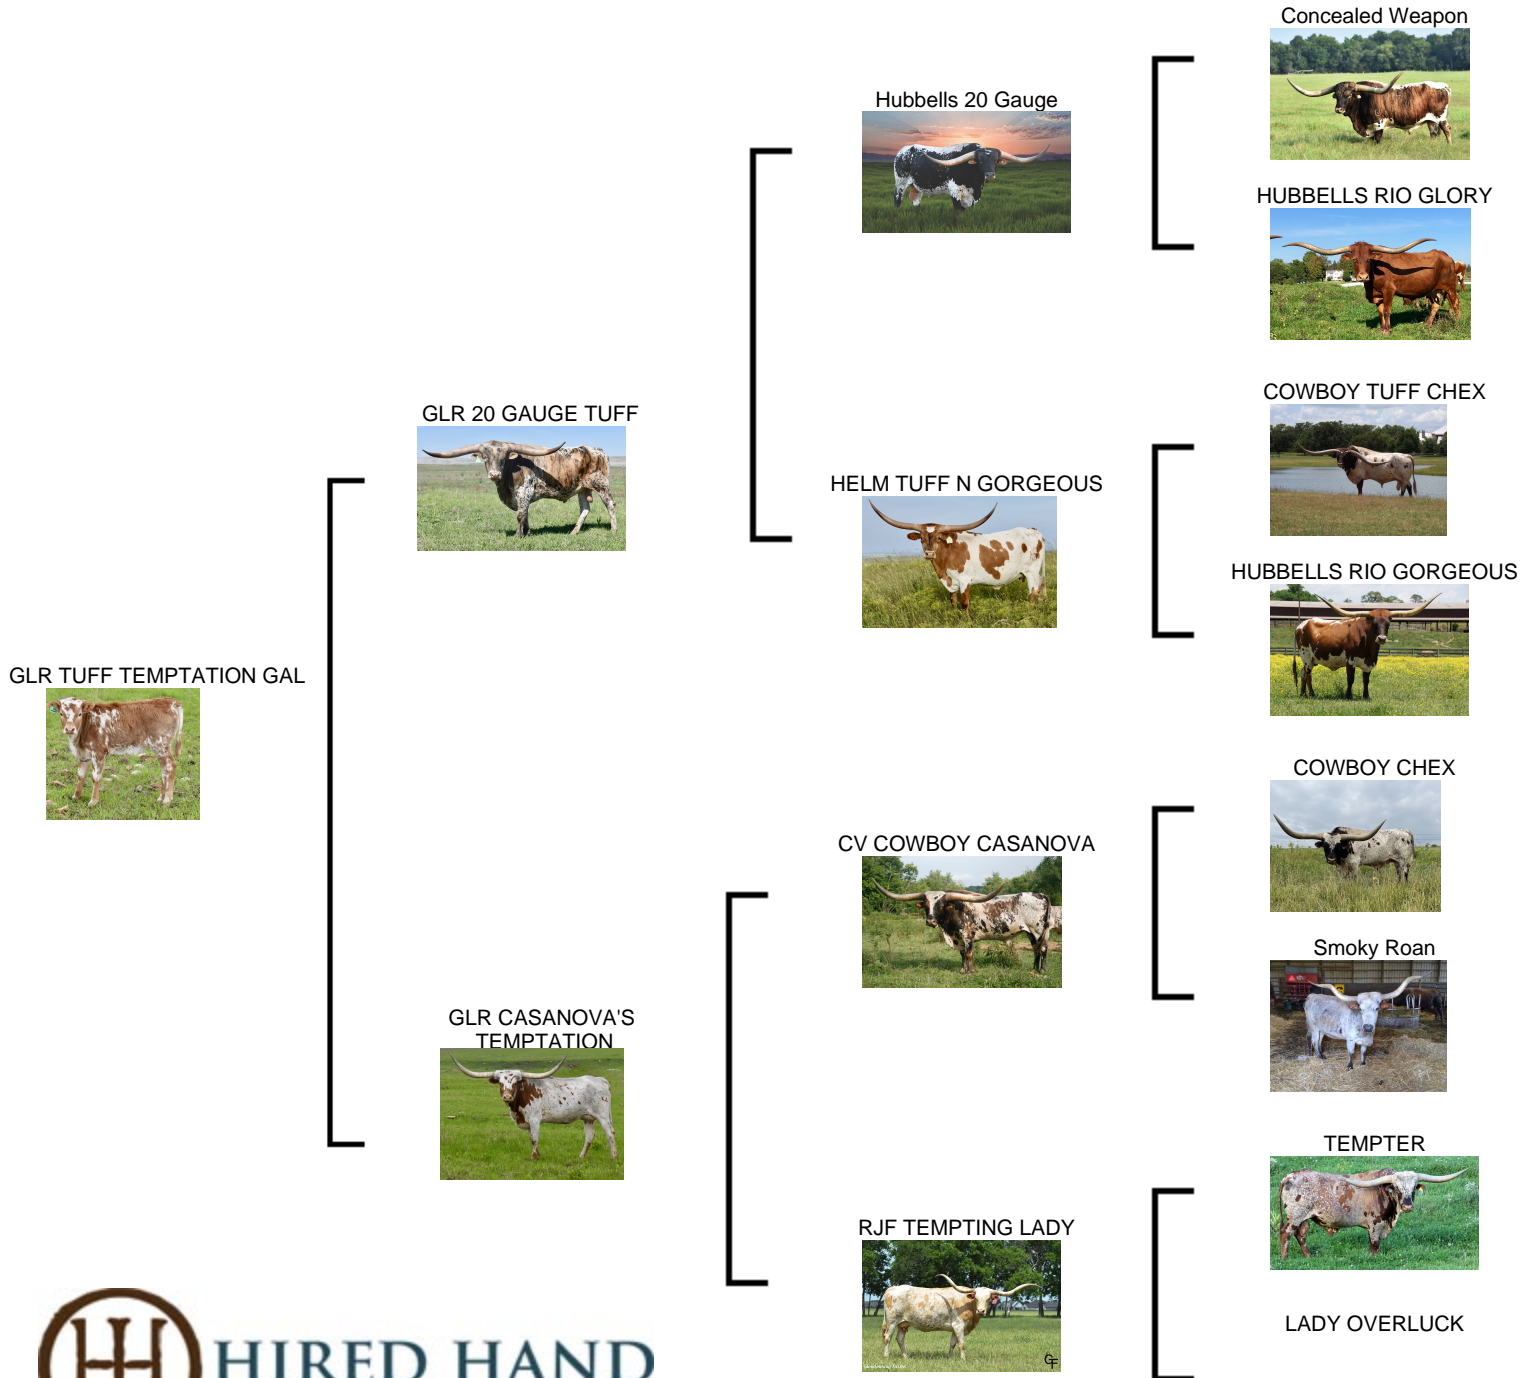

GLR TUFF TEMPTATION GAL

Date of Birth: 03/01/2020
Registration 1: Pending
Breeder: GILLILAND RANCH
Owner: GILLILAND RANCH

Courtesy of Gilliland Ranch

HORN PEDIGREE: 3 OVER 90" TTT; 16 OVER 80" TTT

<http://www.hiredhandsoftware.com>