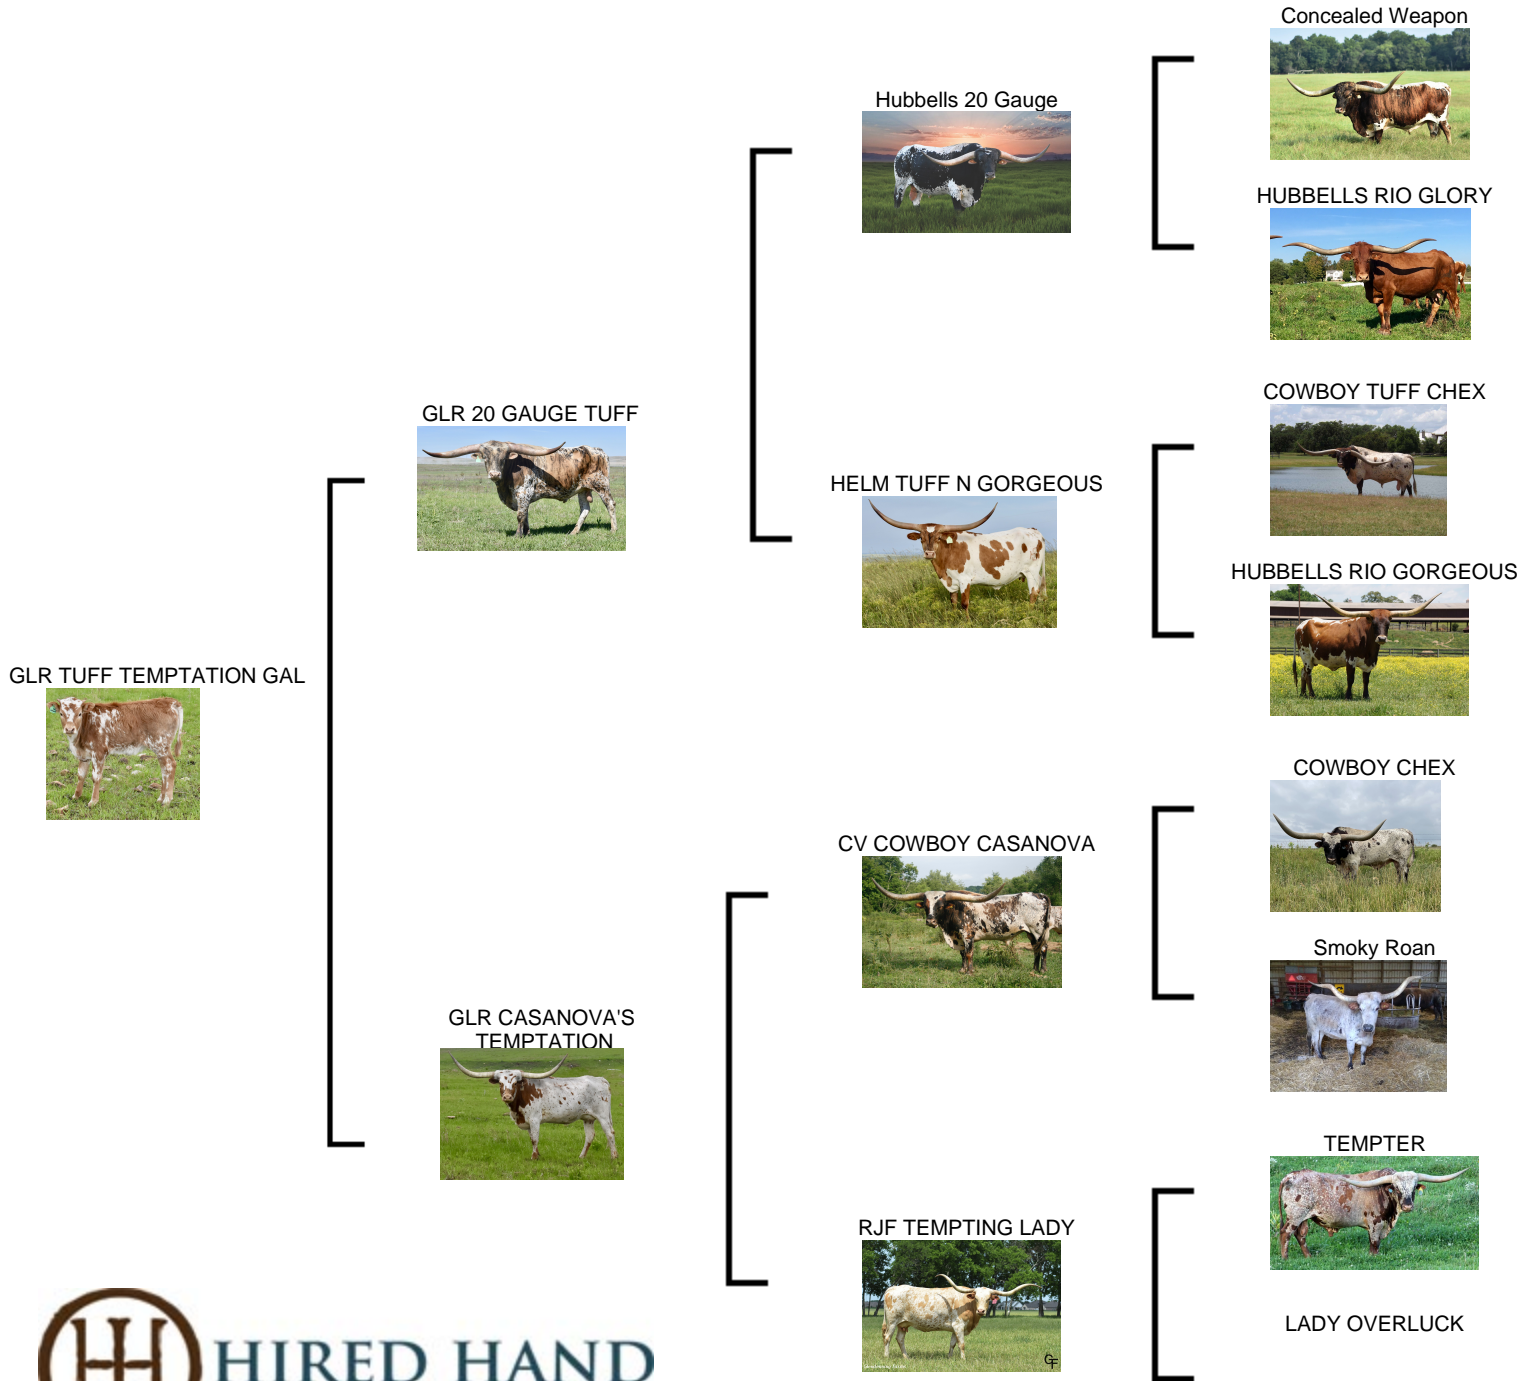

GLR TUFF TEMPTATION GAL

Date of Birth: 03/01/2020
Registration 1: Pending
Breeder: GILLILAND RANCH
Owner: GILLILAND RANCH

Courtesy of Gilliland Ranch

HORN PEDIGREE: 3 OVER 90" TTT; 16 OVER 80" TTT

<http://www.hiredhandsoftware.com>