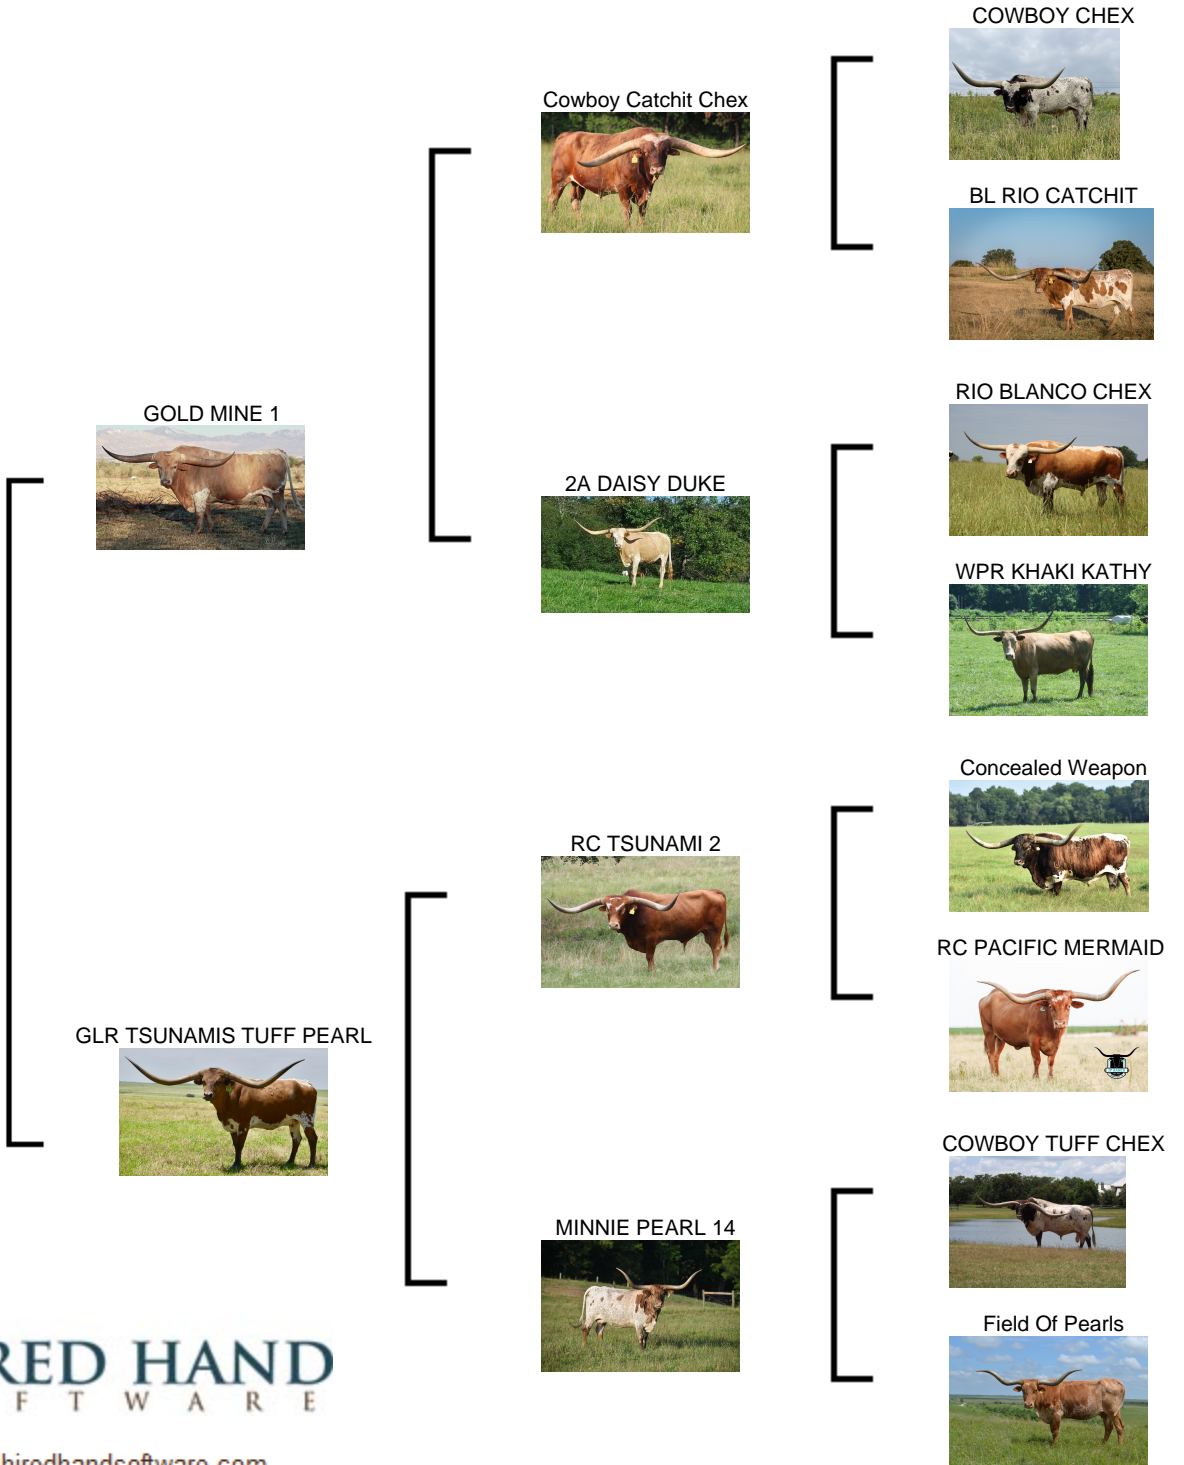

GLR GOLDEN PEARL

Date of Birth: 03/22/2020
Registration 1: Pending
Sale Price: \$
Breeder: GILLILAND RANCH
Owner: GILLILAND RANCH

Courtesy of Gilliland Ranch

HORN PEDIGREE: 4 OVER 90";13 OVER 80"

GLR GOLDEN PEARL

GOLD MINE 1

Cowboy Catchit Chex

2A DAISY DUKE

RC TSUNAMI 2

MINNIE PEARL 14

COWBOY CHEX

BL RIO CATCHIT

RIO BLANCO CHEX

WPR KHAKI KATHY

Concealed Weapon

RC PACIFIC MERMAID

COWBOY TUFF CHEX

Field Of Pearls

<http://www.hiredhandsoftware.com>