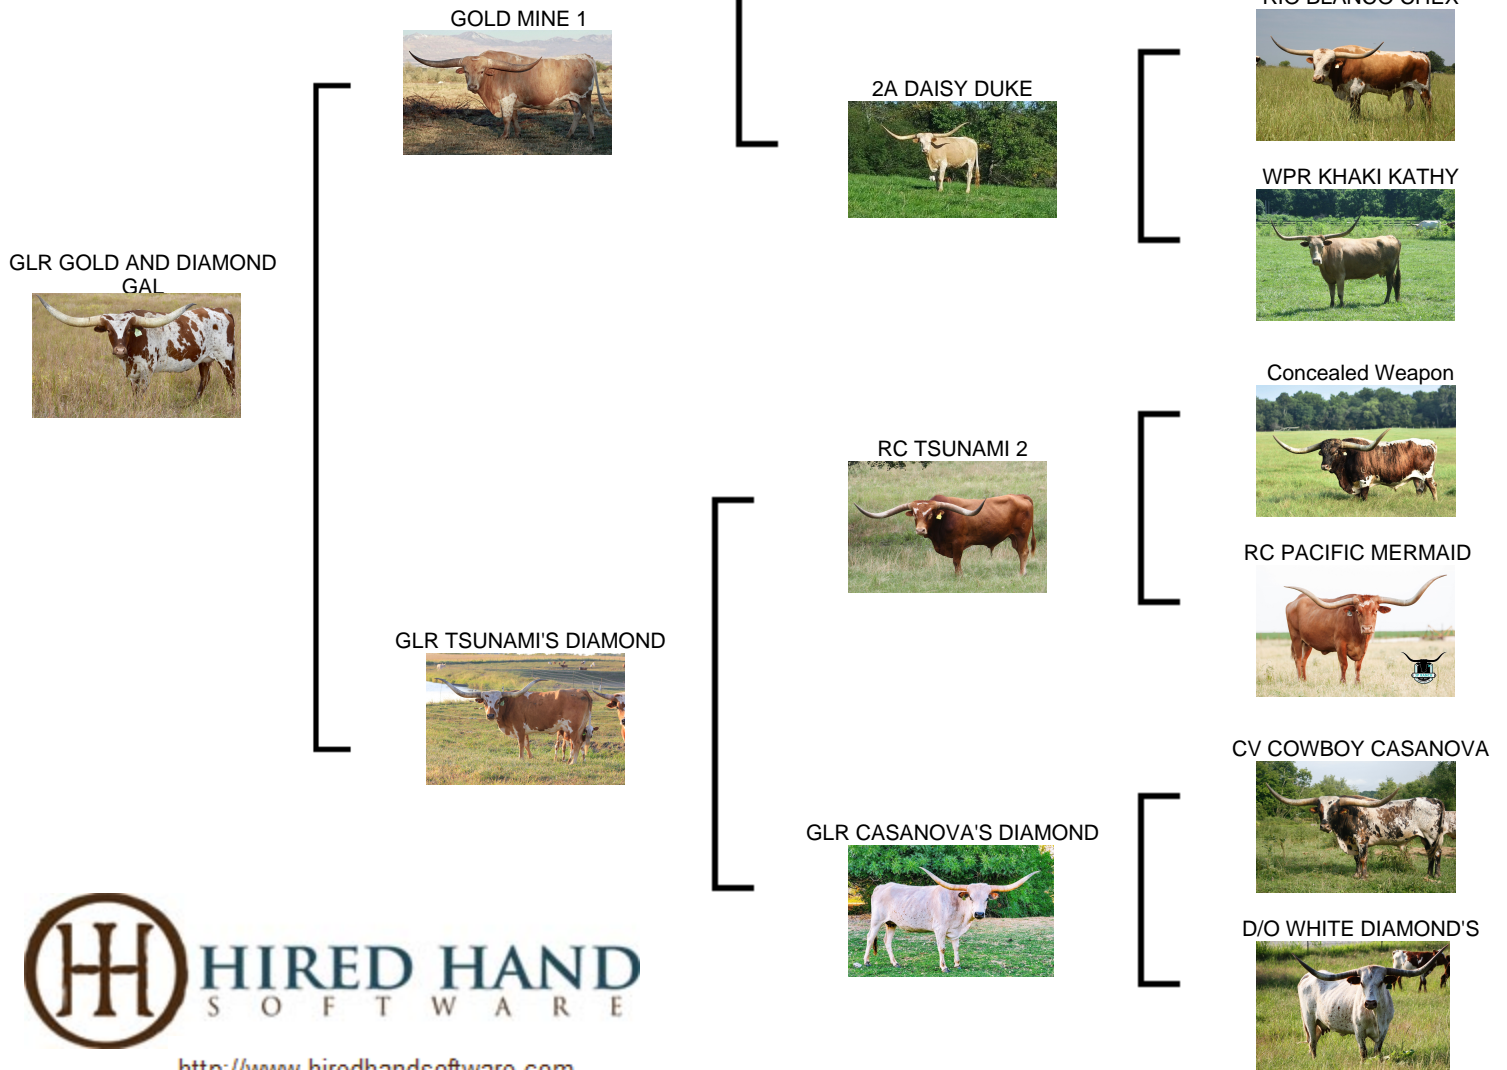

<http://www.hiredhandsoftware.com>