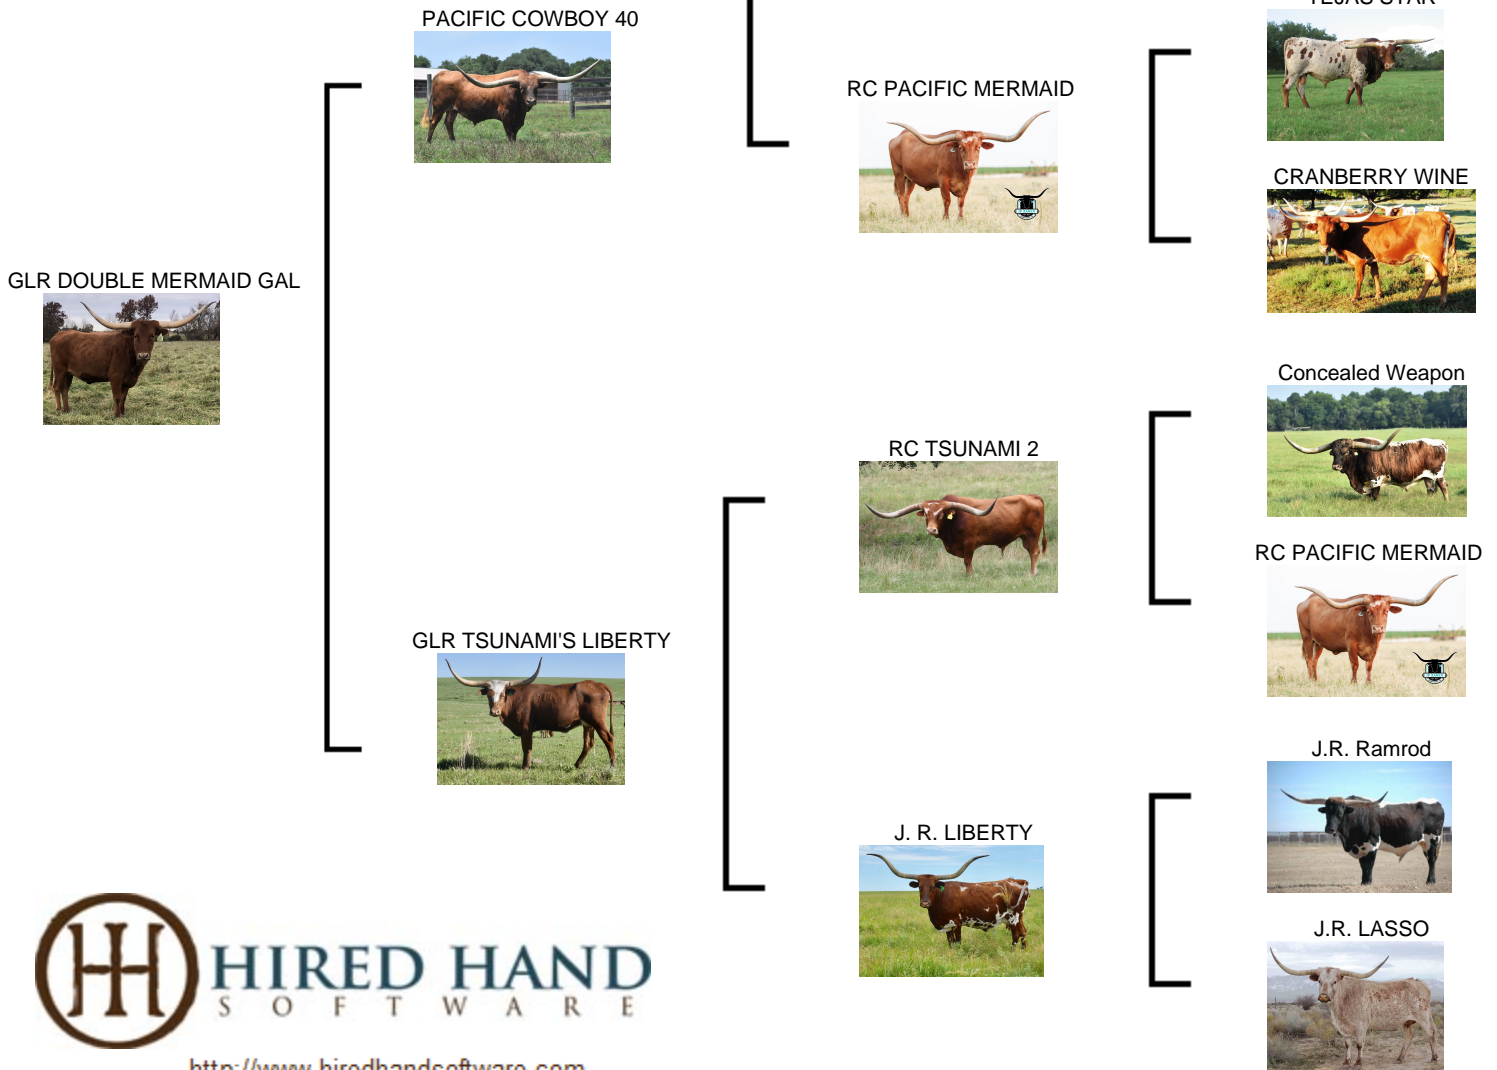

<http://www.hiredhandsoftware.com>