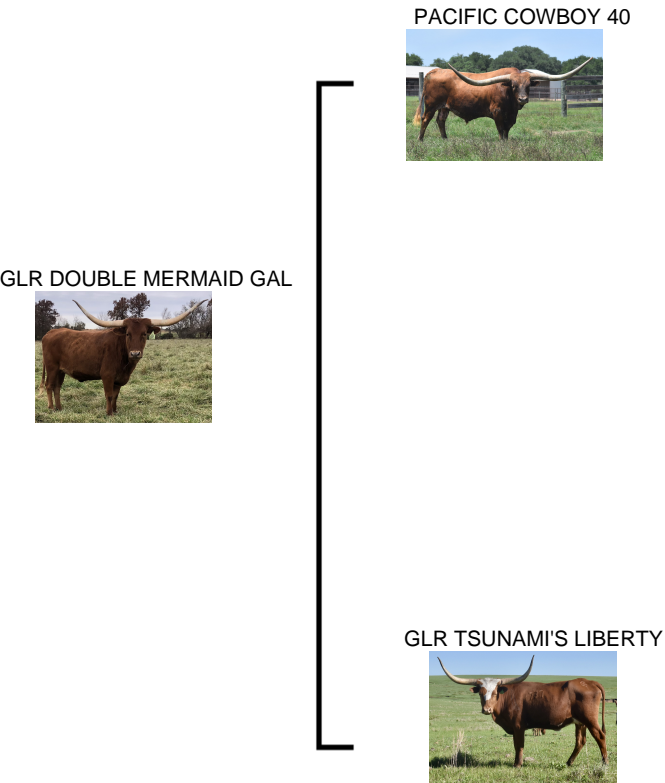

GLR DOUBLE MERMAID GAL

Date of Birth: 03/25/2020
Registration 1: CAI326230
Sale Price: \$5,700.00
Breeder: GILLILAND RANCH
Owner: GILLILAND RANCH

Courtesy of Hat Creek Cattle Company

HORN PEDIGREE: 2 OVER 90"; 12 OVER 80". HEIFER CALF AT SIDE BY TUFF JAM BORN 3/25/24. Exposed to M2 Cadillac Cowboy for a Spring '25 calf.

TTT: 69.8750 on 06/07/2024
Composite: 69.8750 on 06/07/2024

COWBOY UP CHEX

RC PACIFIC MERMAID

RC TSUNAMI 2

J. R. LIBERTY

COWBOY CHEX

BL RIO CATCHIT

TEJAS STAR