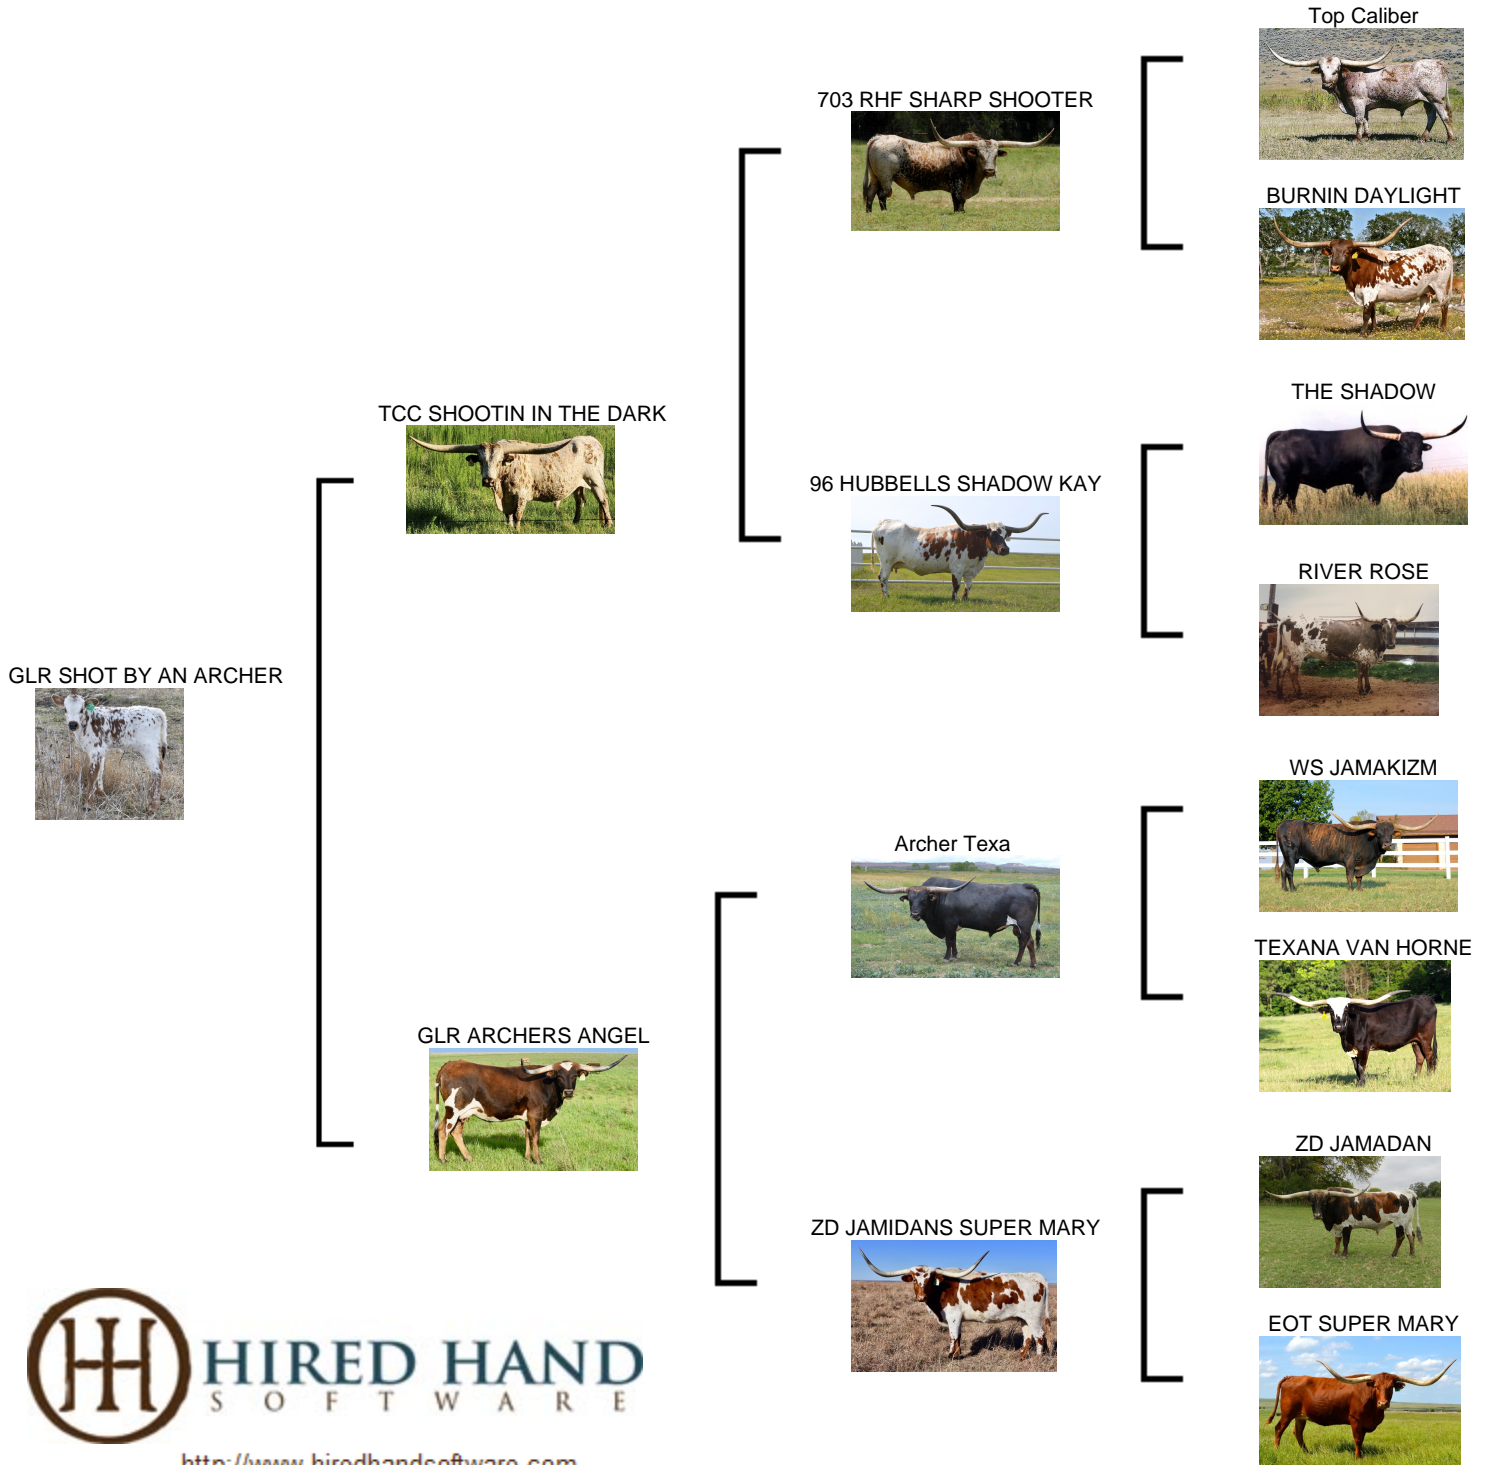

GLR SHOT BY AN ARCHER

Date of Birth: 03/27/2020
Registration 1: Pending
Breeder: GILLILAND RANCH
Owner: GILLILAND RANCH

Courtesy of Gilliland Ranch

HORN PEDIGREE: 1 OVER 90"; 12 OVER 80" TTT

<http://www.hiredhandsoftware.com>