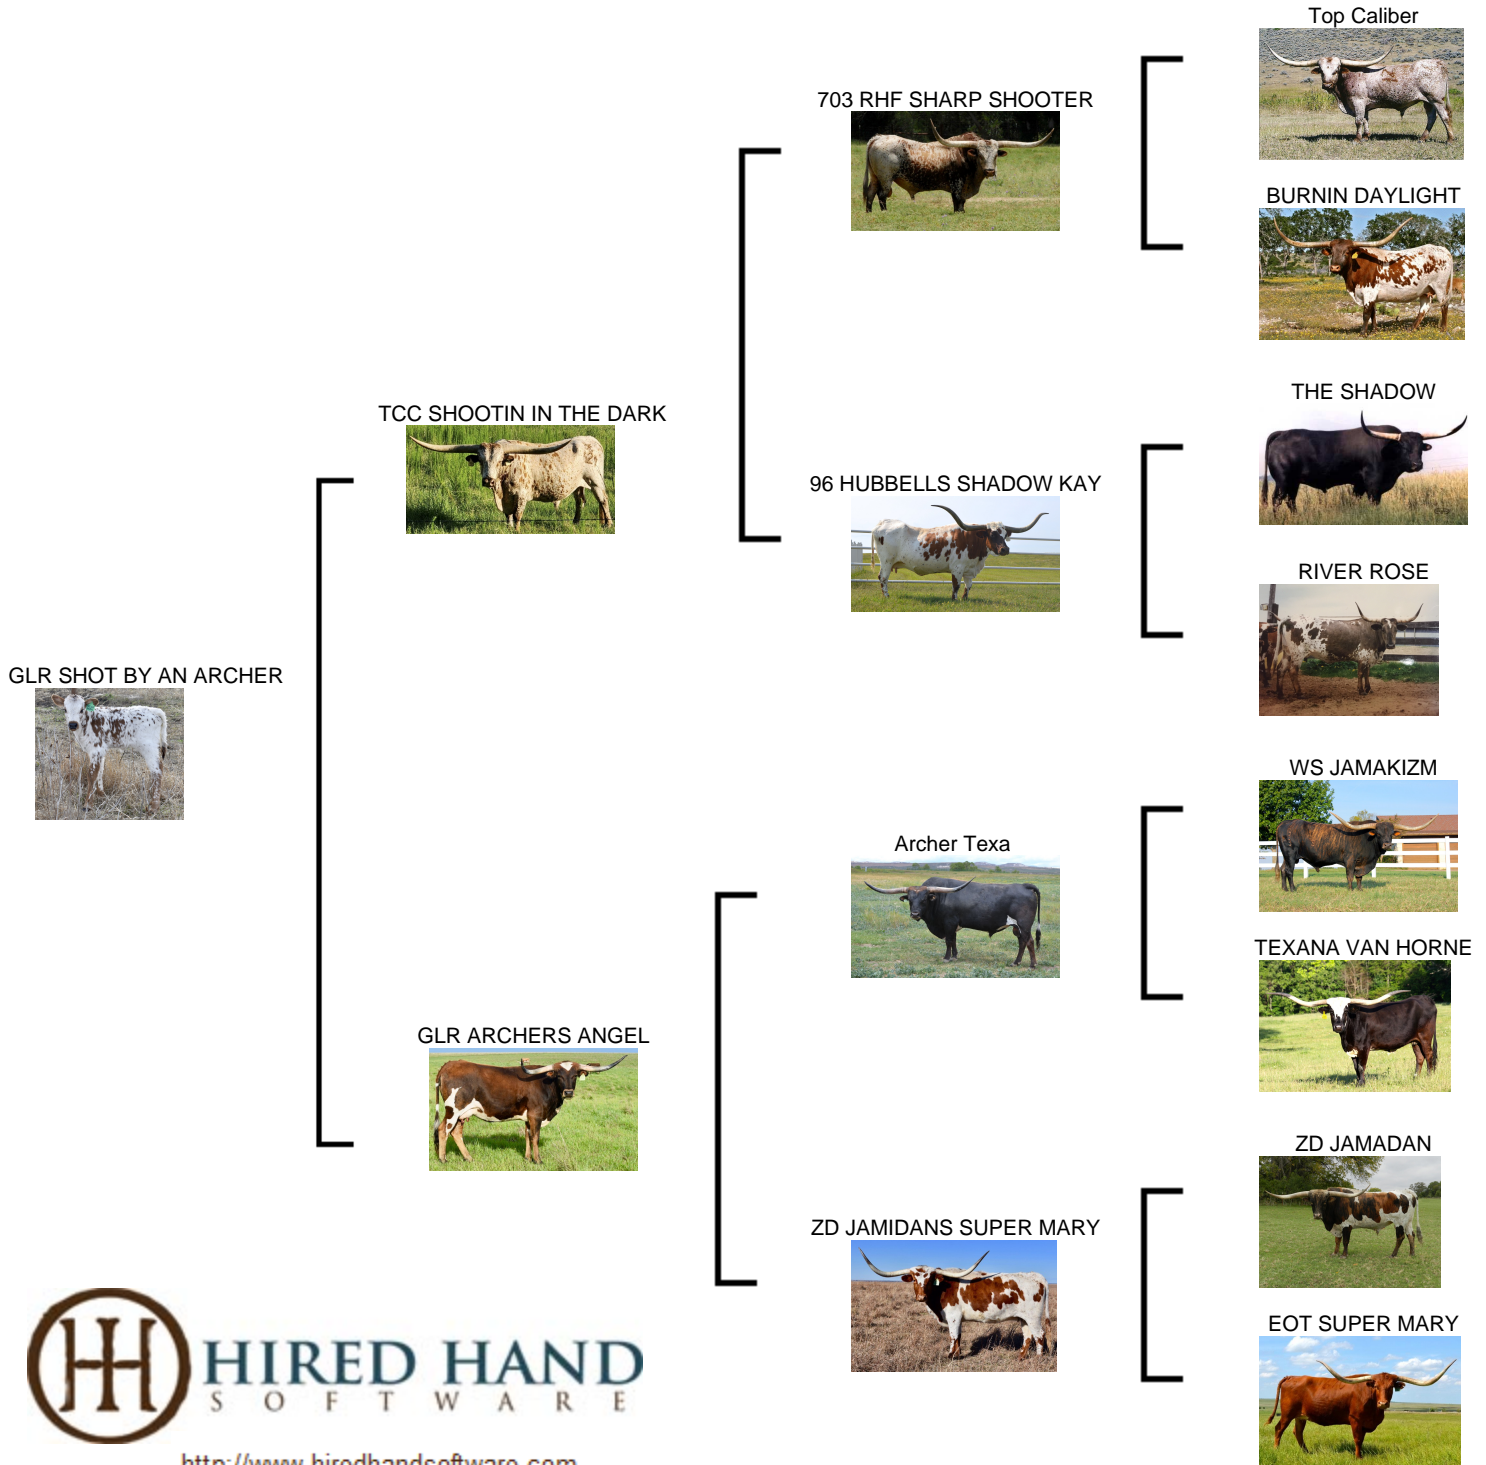

GLR SHOT BY AN ARCHER

Date of Birth: 03/27/2020
Registration 1: Pending
Breeder: GILLILAND RANCH
Owner: GILLILAND RANCH

Courtesy of Gilliland Ranch

HORN PEDIGREE: 1 OVER 90"; 12 OVER 80" TTT

<http://www.hiredhandsoftware.com>