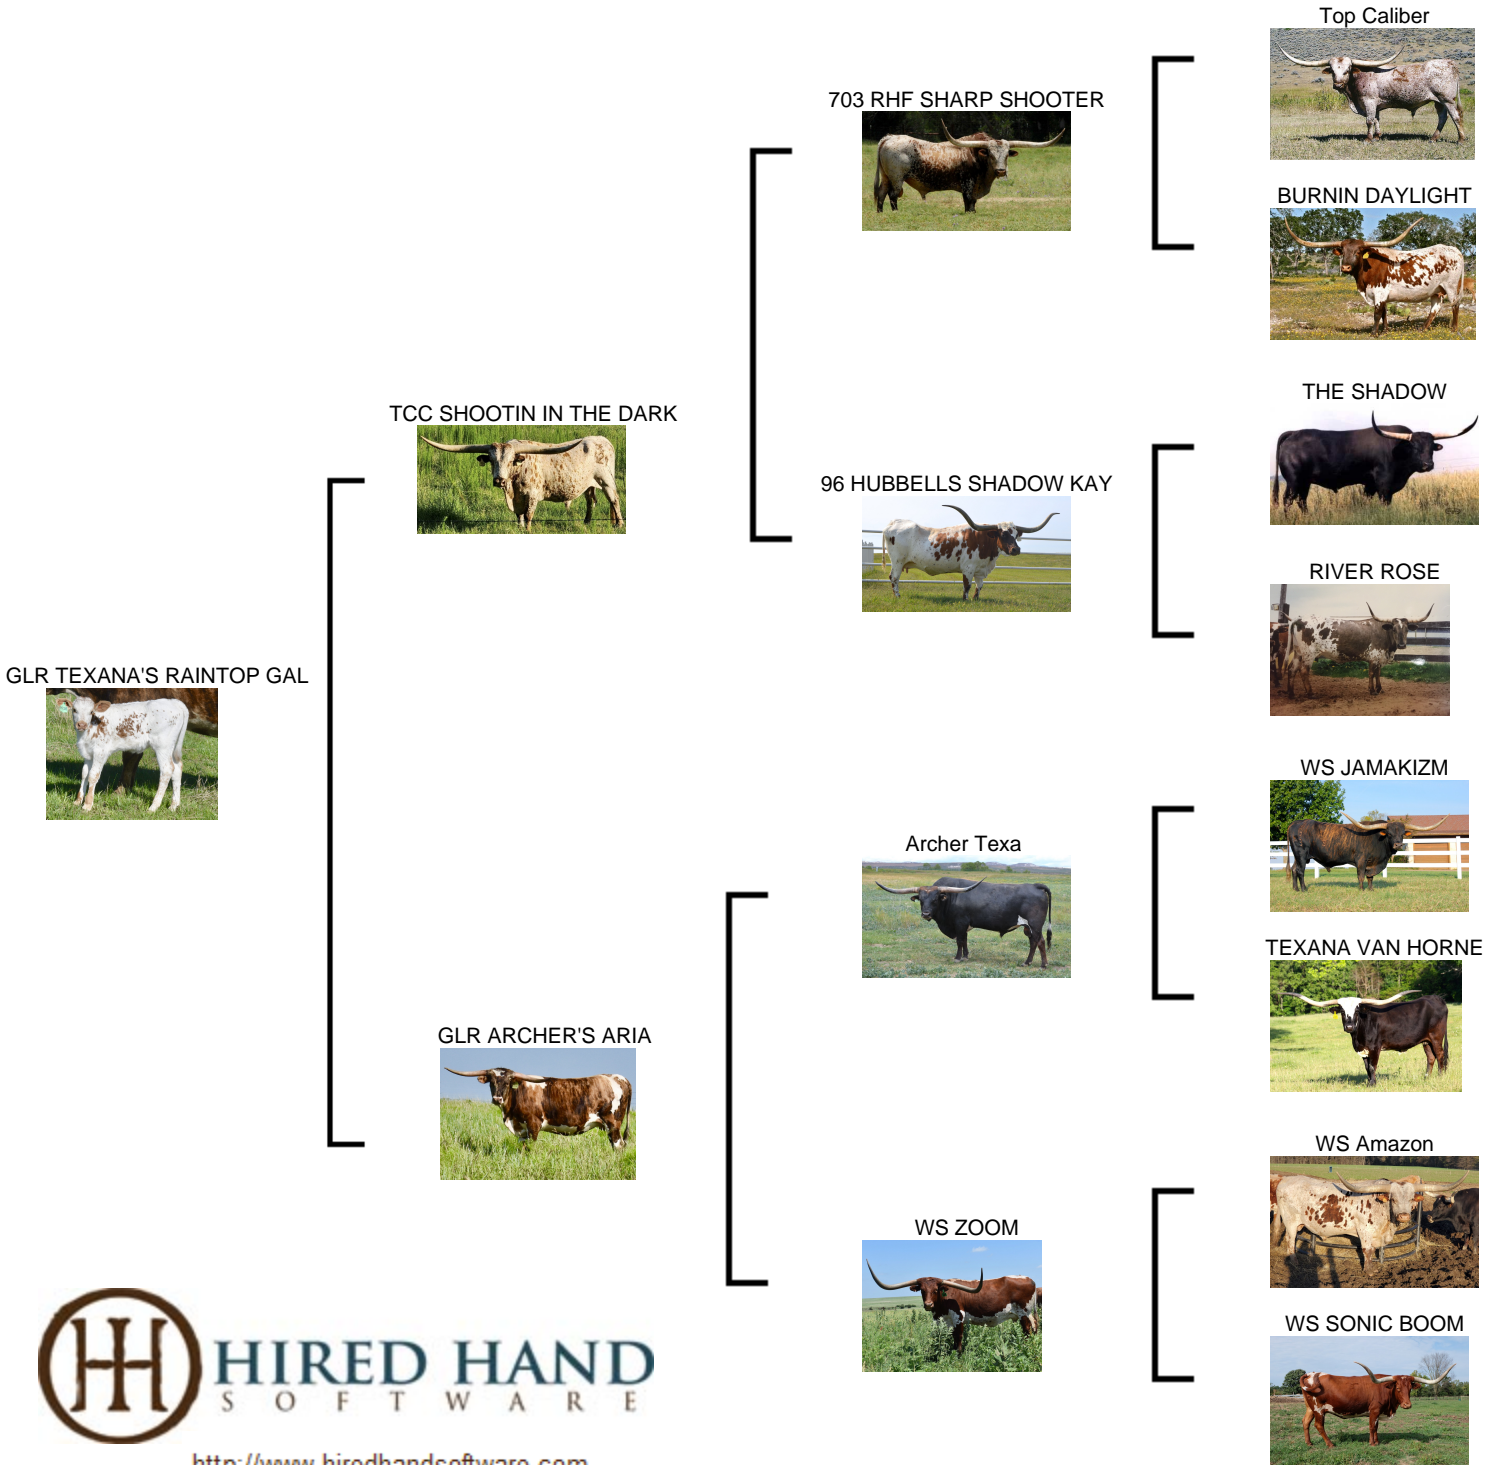

## GLR TEXANA'S RAINTOP GAL

**Date of Birth:** 04/06/2020  
**Registration 1:** Pending  
**Sale Price:** \$  
**Breeder:** GILLILAND RANCH  
**Owner:** GILLILAND RANCH

Courtesy of Gilliland Ranch

HORN PEDIGREE: 1 over 90" TTT; 13 over 80" TTT