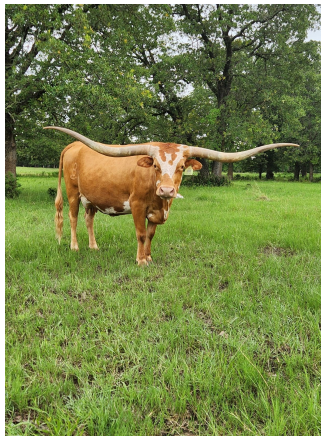

BAYOU GORGEOUS

Date of Birth: 08/18/2016
Registration 1: CI301120
Breeder: Dr Gene Berry
Owner: GILLILAND RANCH

Courtesy of Loomis Ranch

OCV'd; JOHNES NEGATIVE; 87" TTT AT 6 YEARS WITH GREAT LATERAL HORN DIRECTION. COWS IN HER PEDIGREE INCLUDE TEXANA VAN HORNE(92"), WS RAINBOW(85"), and BAYOU GLAMOROUS(84"); SHE COMES WITH A BULL CALF AT SIDE BY TEXAS TUFF GLR(COWBOY TUFF CHEX-105"- X RM TOUCH N WHIRL PAT-95");WE ARE KEEPING HER HANGIN' TUFF HEIFER FOR REPLACEMENT. SHE IS OPEN TO

TTT: 92.7500 on 10/09/2024
Composite: 92.7500 on 10/09/2024

BAYOU GORGEOUS

RJF XCELERATOR

BAYOU GLAMOROUS

WS Amazon

TEXANA VAN HORNE

EL ELEFANTE ECR

BAYOU BONANZA 557