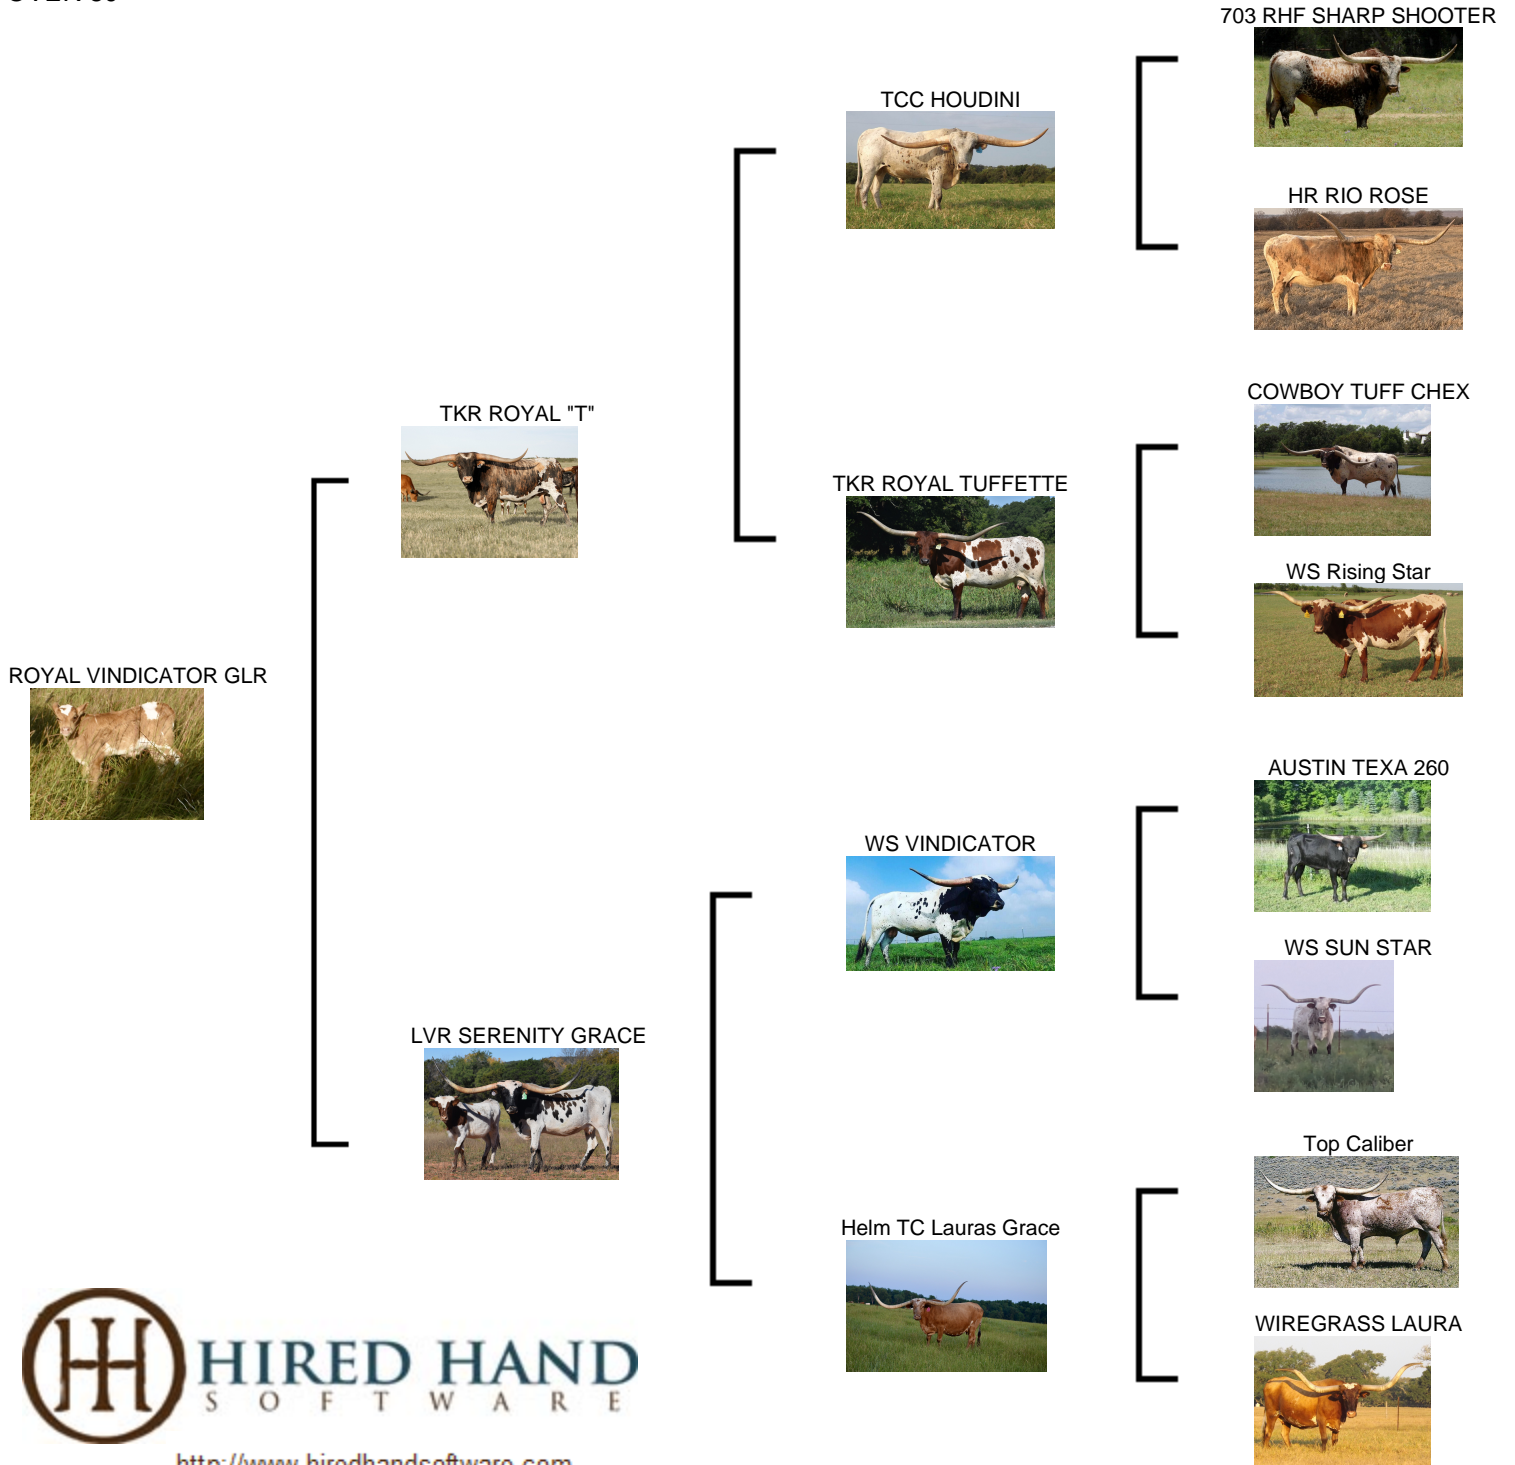

ROYAL VINDICATOR GLR

Date of Birth: 09/09/2020
Registration 1: Pending
Breeder: GILLILAND RANCH
Owner: GILLILAND RANCH

Courtesy of Gilliland Ranch

HORN PEDIGREE: 2 OVER 100"; 4 OVER 90"; 21 OVER 80"

<http://www.hiredhandsoftware.com>