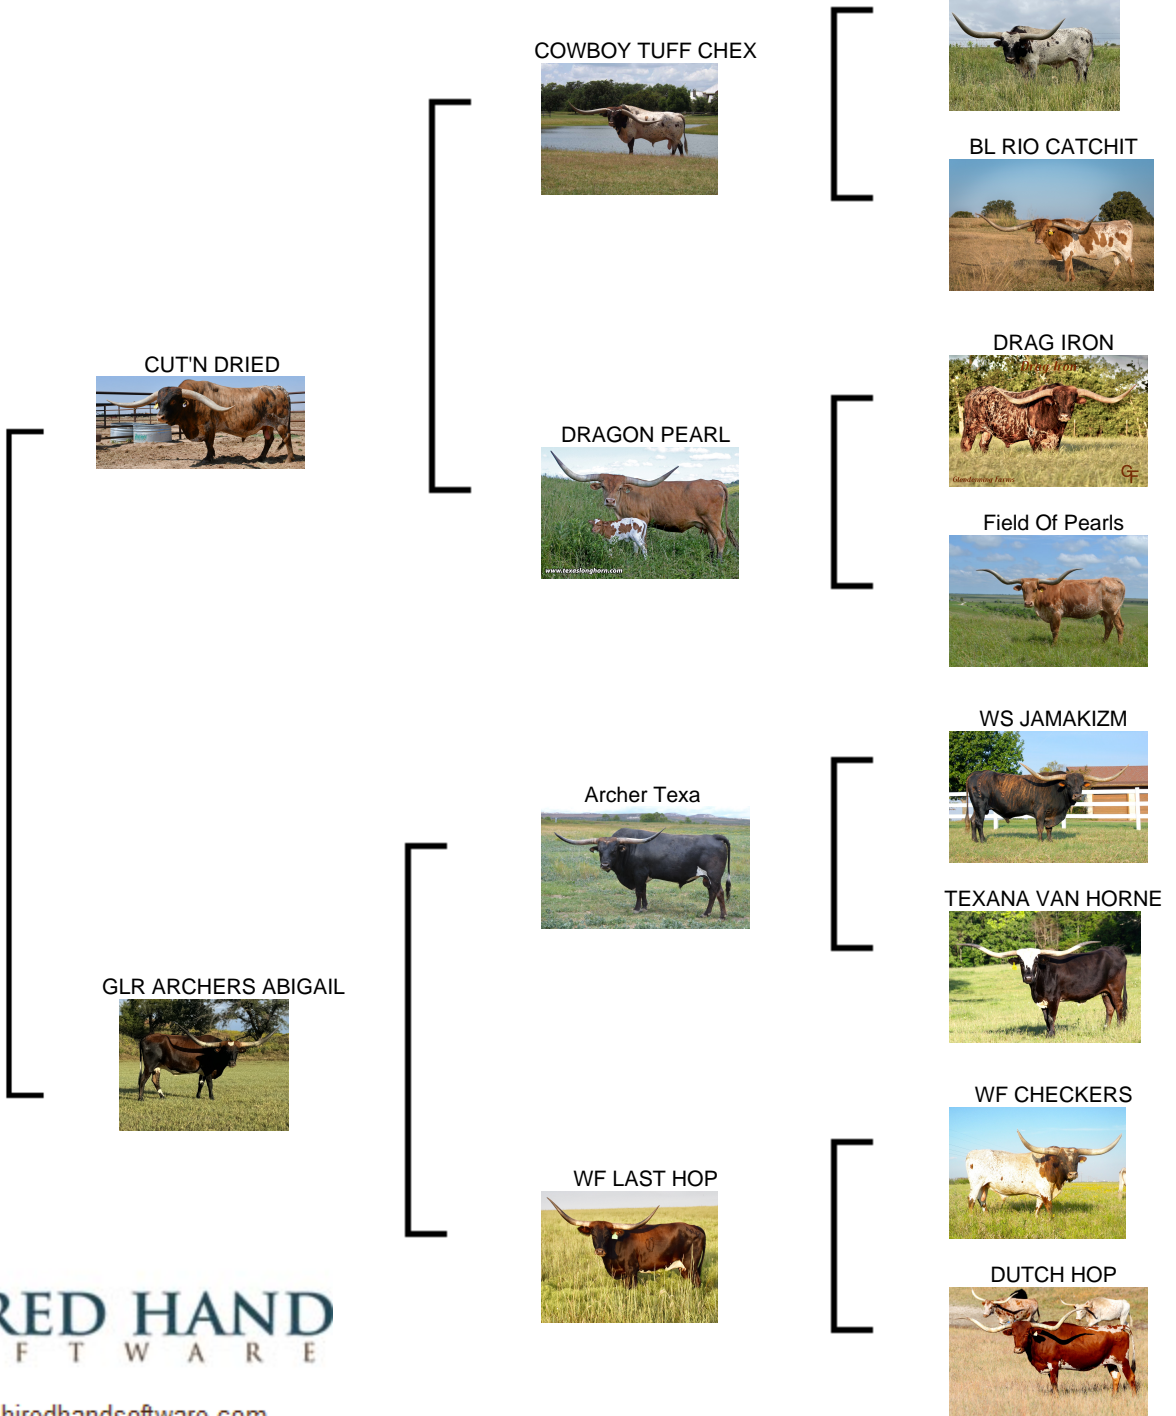

CUT N ARCH GLR

Date of Birth: 09/18/2020
Registration 1: Pending
Breeder: GILLILAND RANCH
Owner: GILLILAND RANCH

Courtesy of Gilliland Ranch

HORN PEDIGREE: 2 OVER 100" TTT; 2 OVER 90" TTT;
 12 OVER 80" TTT

CUT N ARCH GLR

CUT'N DRIED

COWBOY TUFF CHEX

DRAGON PEARL

Archer Texa

WF LAST HOP

COWBOY CHEX

BL RIO CATCHIT

DRAG IRON

Field Of Pearls

WS JAMAKIZM

TEXANA VAN HORNE

WF CHECKERS

DUTCH HOP