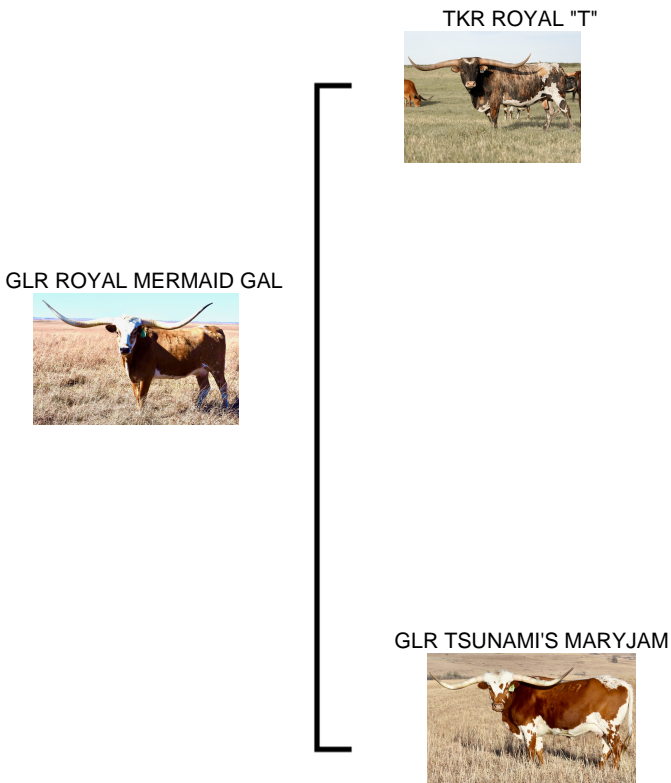

## GLR ROYAL MERMAID GAL

**Date of Birth:** 09/28/2020  
**Registration 1:** CI326815  
**Breeder:** GILLILAND RANCH  
**Owner:** GILLILAND RANCH

Courtesy of Gilliland Ranch

ROYAL MERMAID IS ALREADY IN HER 80'S TTT AS A 3 YEAR OLD. HER HORN PEDIGREE EXPLAINS THE RAPID HORN GROWTH WITH 5 OVER 90" TTT; 20 OVER 80" TTT. THE MATERNAL LINE IS VERY STRONG WITH GRAND DAM AND GREAT GRAND DAM APPROACHING 90".

**TTT:** 88.2500 on 03/24/2025

703 RHF SHARP SHOOTER

HR RIO ROSE

COWBOY TUFF CHEX

WS Rising Star

Concealed Weapon

RC PACIFIC MERMAID

ZD JAMADAN