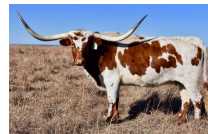

## GLR ROYAL MERMAID GAL

**Date of Birth:** 09/28/2020  
**Registration 1:** CI326815  
**Breeder:** GILLILAND RANCH  
**Owner:** GILLILAND RANCH

Courtesy of Gilliland Ranch

ROYAL MERMAID IS ALREADY IN HER 80'S TTT AS A 3 YEAR OLD. HER HORN PEDIGREE EXPLAINS THE RAPID HORN GROWTH WITH 5 OVER 90" TTT; 20 OVER 80" TTT. THE MATERNAL LINE IS VERY STRONG WITH GRAND DAM AND GREAT GRAND DAM APPROACHING 90".

**TTT:** 88.2500 on 03/24/2025

703 RHF SHARP SHOOTER

HR RIO ROSE

COWBOY TUFF CHEX

WS Rising Star

Concealed Weapon

RC PACIFIC MERMAID

ZD JAMADAN