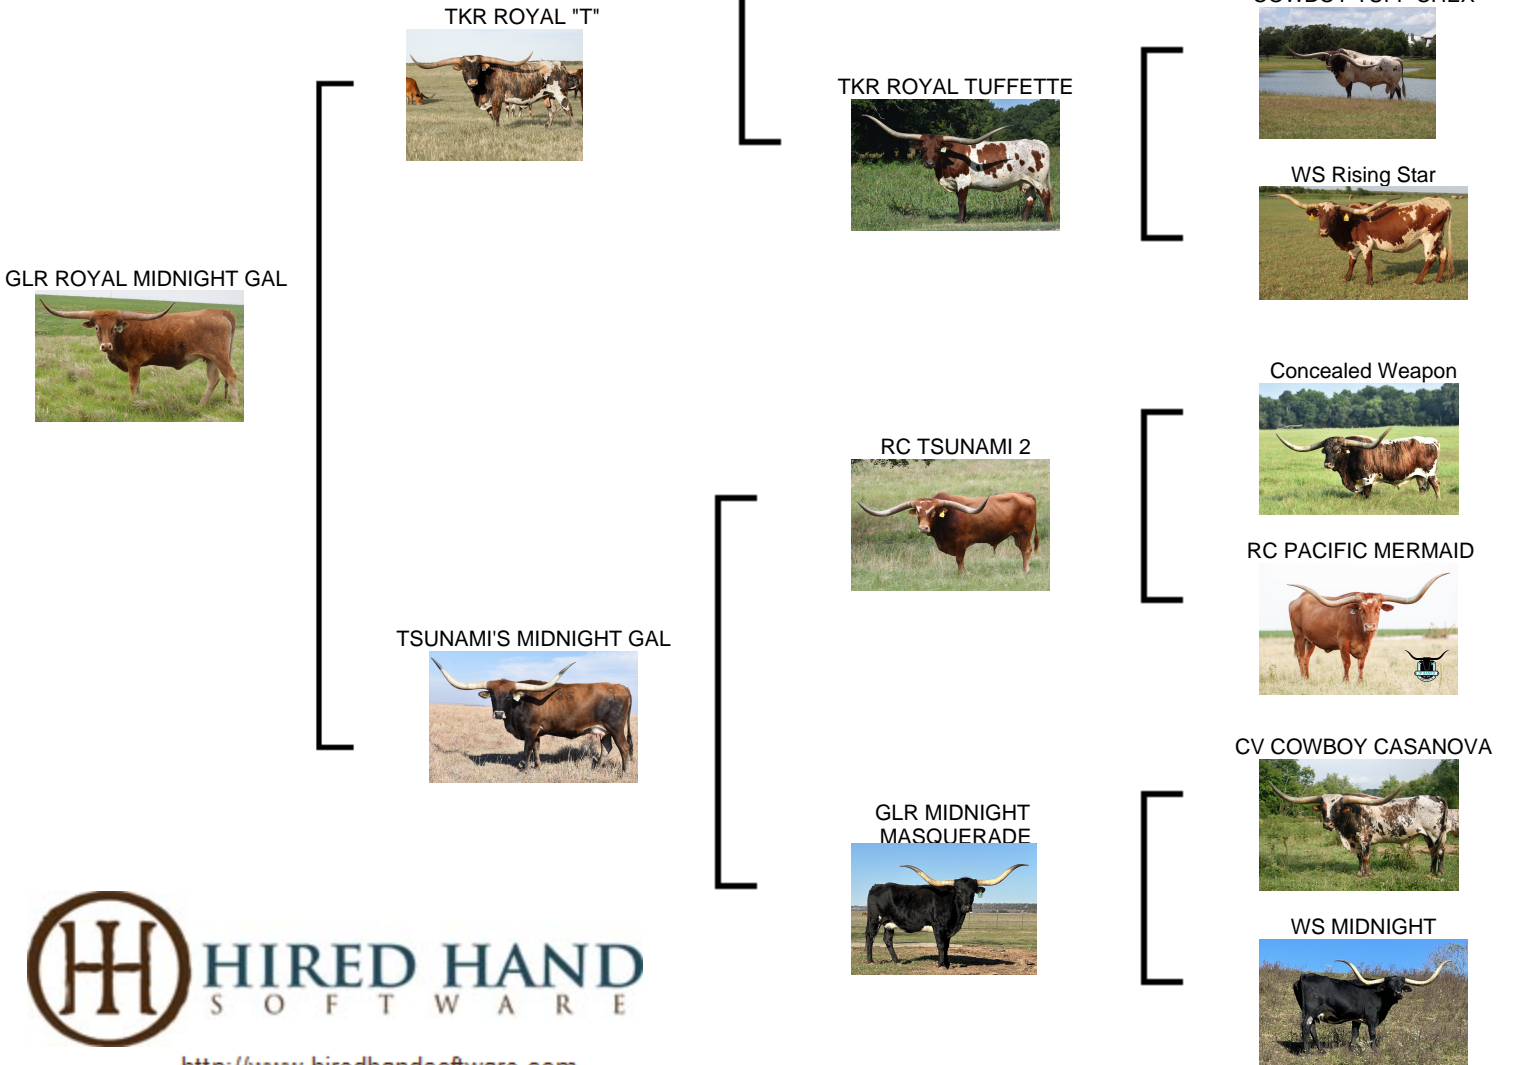

<http://www.hiredhandsoftware.com>