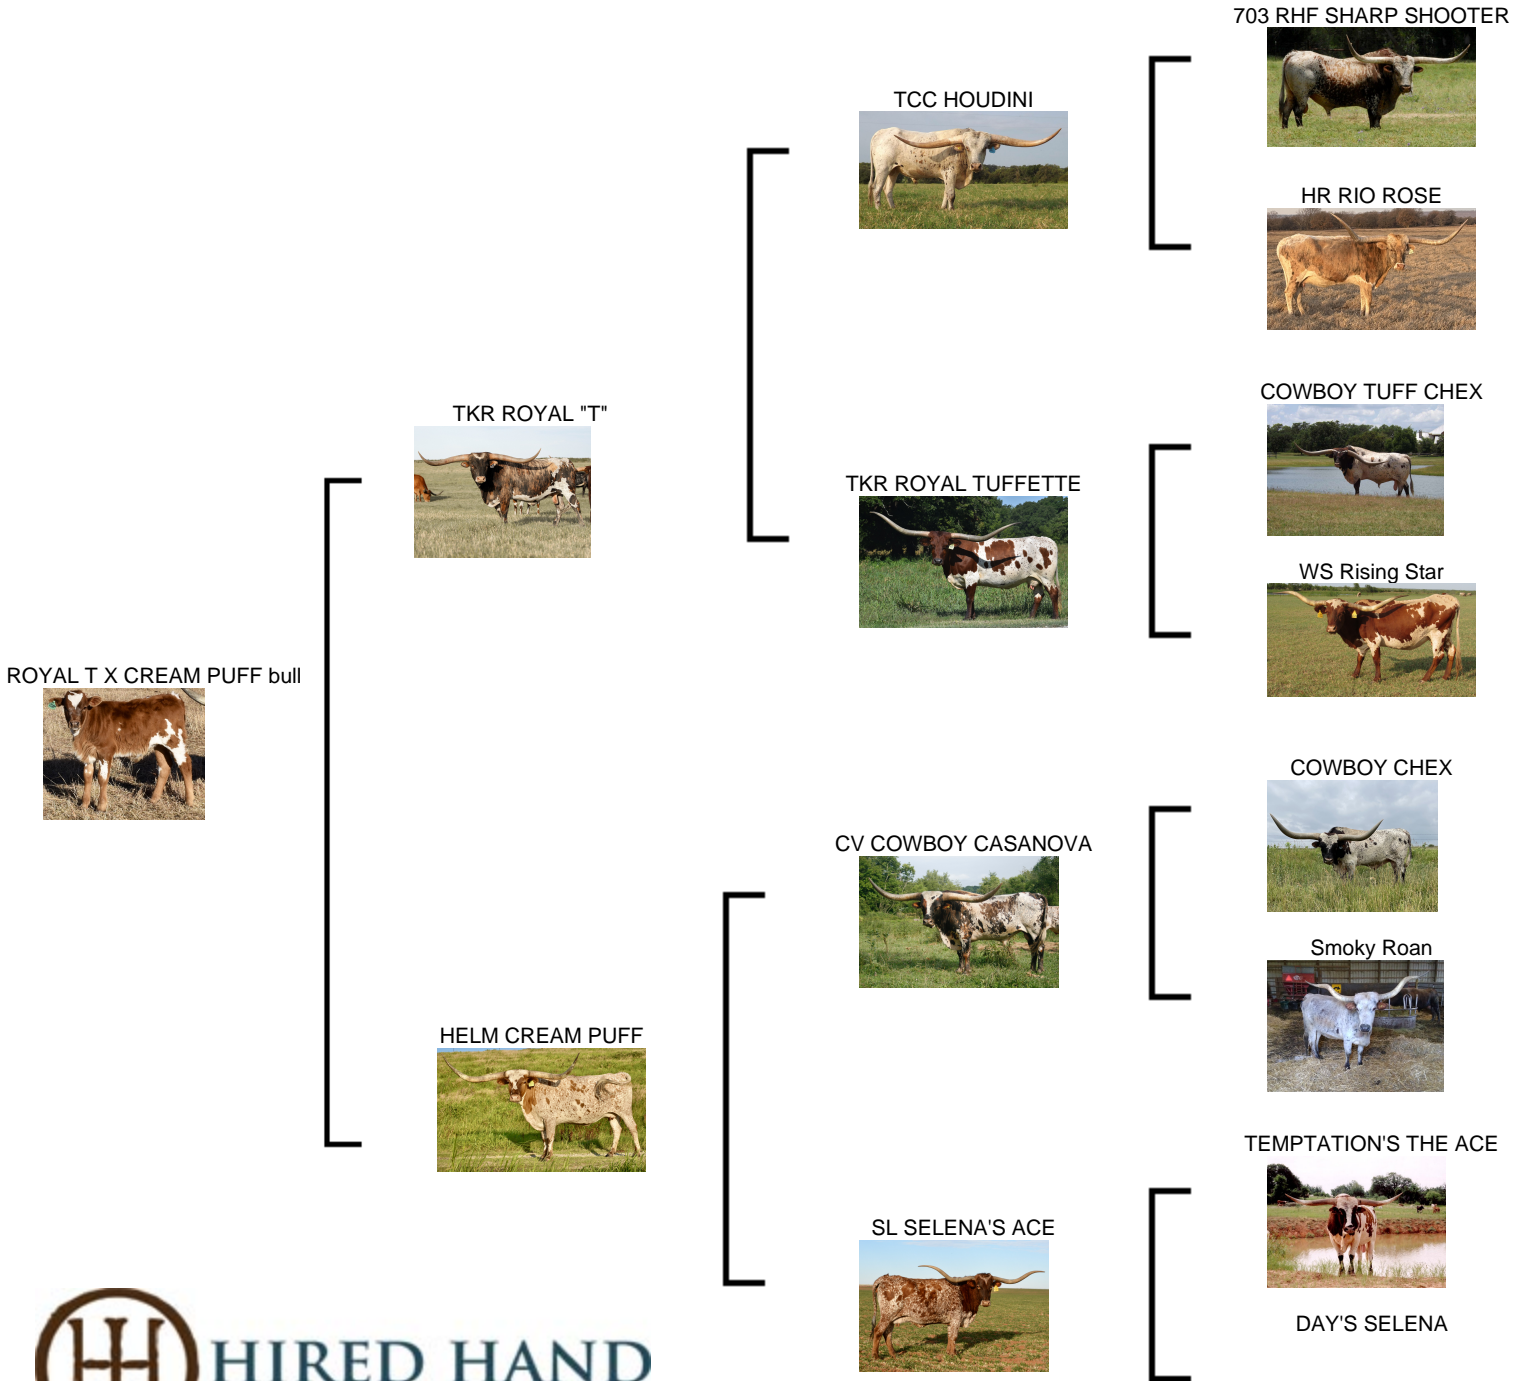

ROYAL T X CREAM PUFF bull

Date of Birth: 10/22/2020
Registration 1: Pending
Breeder: GILLILAND RANCH
Owner: GILLILAND RANCH

Courtesy of Gilliland Ranch

HORN PEDIGREE: 4 OVER 90" TTT; 18 OVER 80" TTT

<http://www.hiredhandsoftware.com>