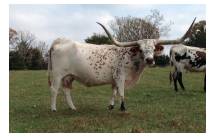

WELL ENDOWED