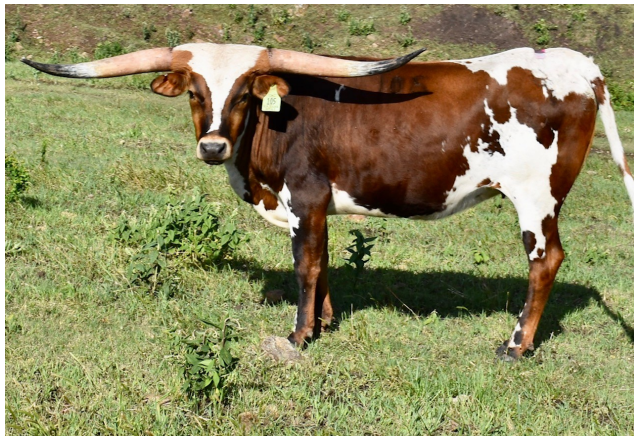

## GLR TEXANA ROYALE

**Date of Birth:** 03/22/2021  
**Registration 1:** C1331054  
**Breeder:** GILLILAND RANCH  
**Owner:** GILLILAND RANCH

Courtesy of Gilliland Ranch

THIS 2021 ROYAL T HEIFER IS ALREADY IN HER 70'S AND PROMISES TO HAVE A LOT MORE HORN. SHE IS DOUBLE BRED COWBOY TUFF CHEX WITH MANY 90" FEMALES IN HER PEDIGREE. TO FURTHER ENHANCE HER LINEBREEDING, SHE IS CONFIRMED BRED TO SHERIDAN GLR( MC HANGIN' TUFF-101 X TSUNAMIS TUFF PEARL(98.5"). THAT CALF WILL EITHER BE BOOM OR BUST. HOPEFULLY BOOM!