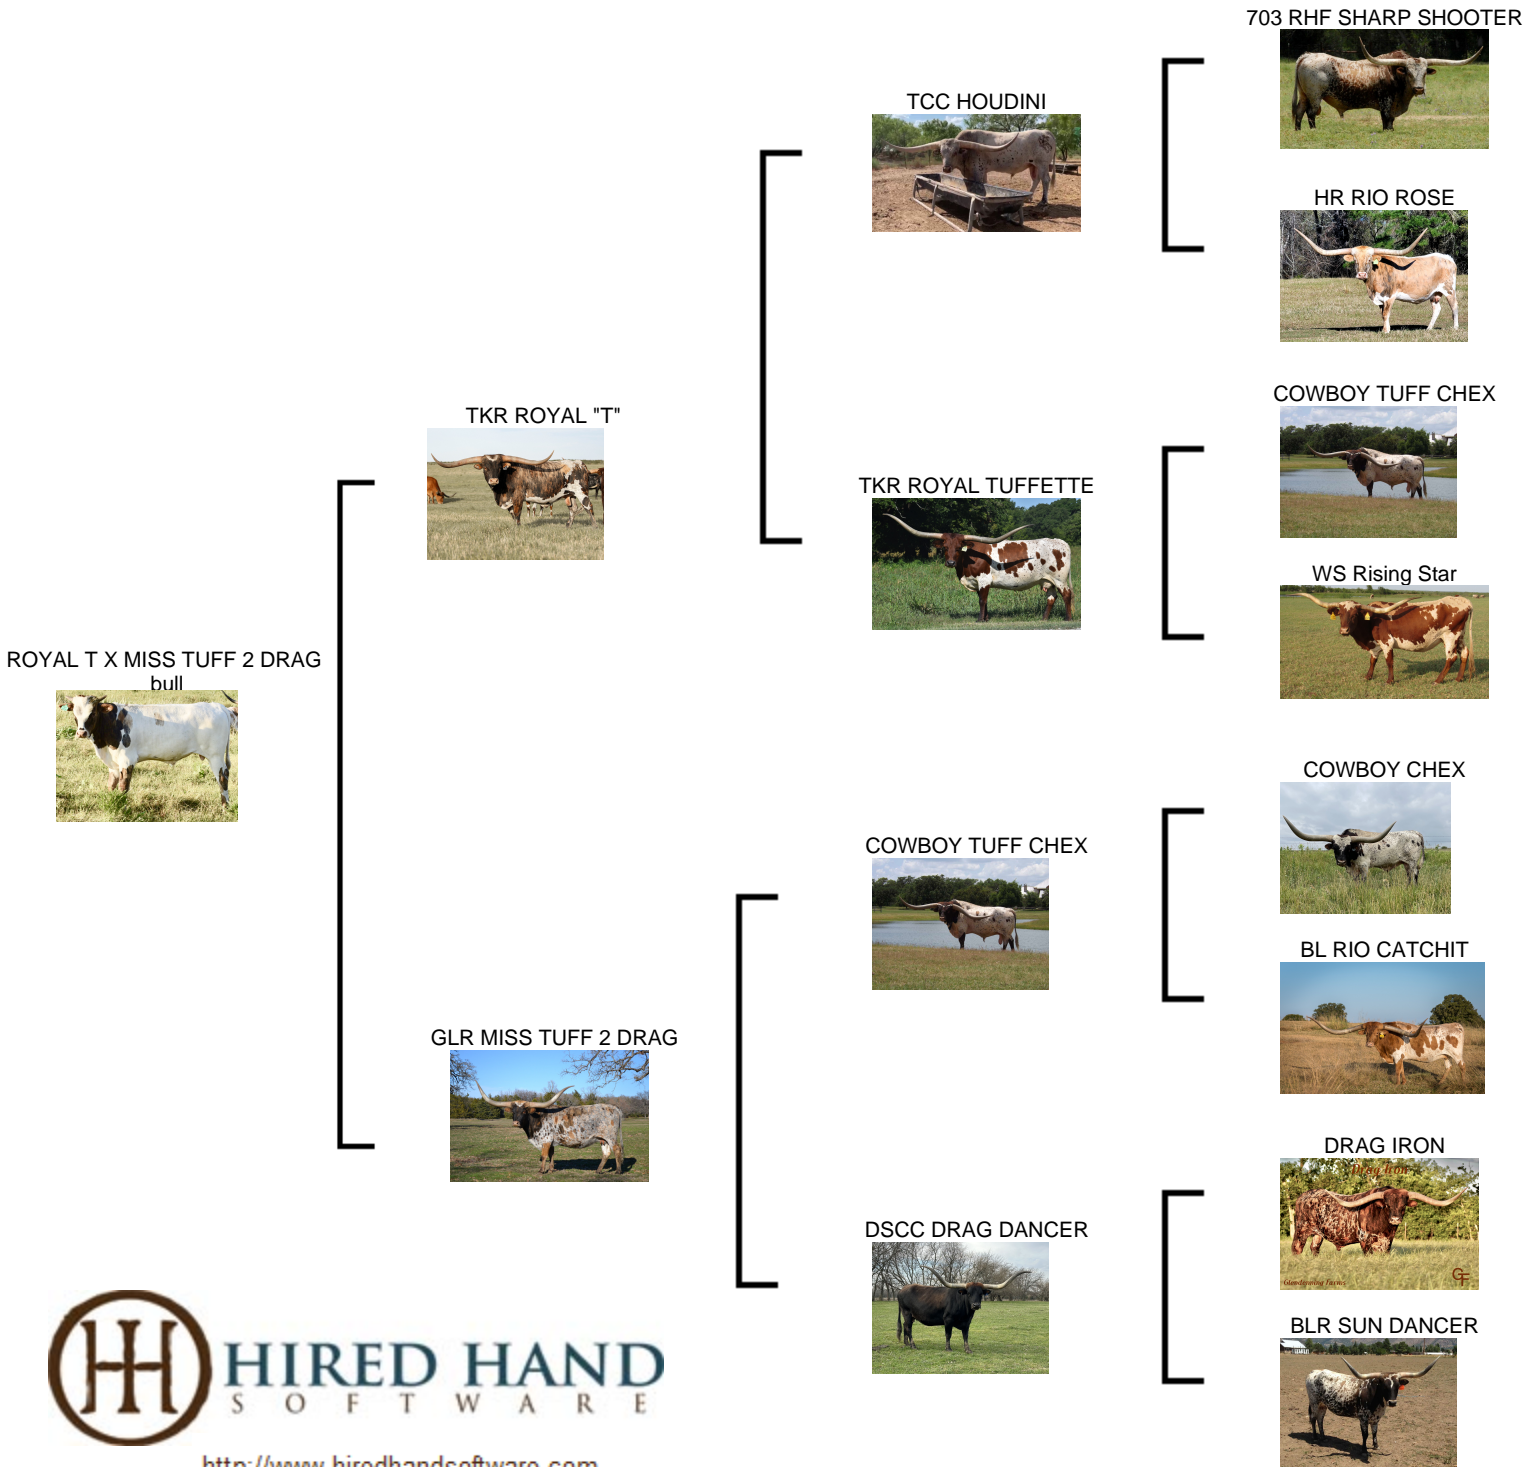

**ROYAL T X MISS TUFF 2 DRAG bull**

**Date of Birth:** 03/29/2021  
**Registration 1:** Pending  
**Breeder:** GILLILAND RANCH  
**Owner:** GILLILAND RANCH

Courtesy of Gilliland Ranch

<http://www.hiredhandsoftware.com>