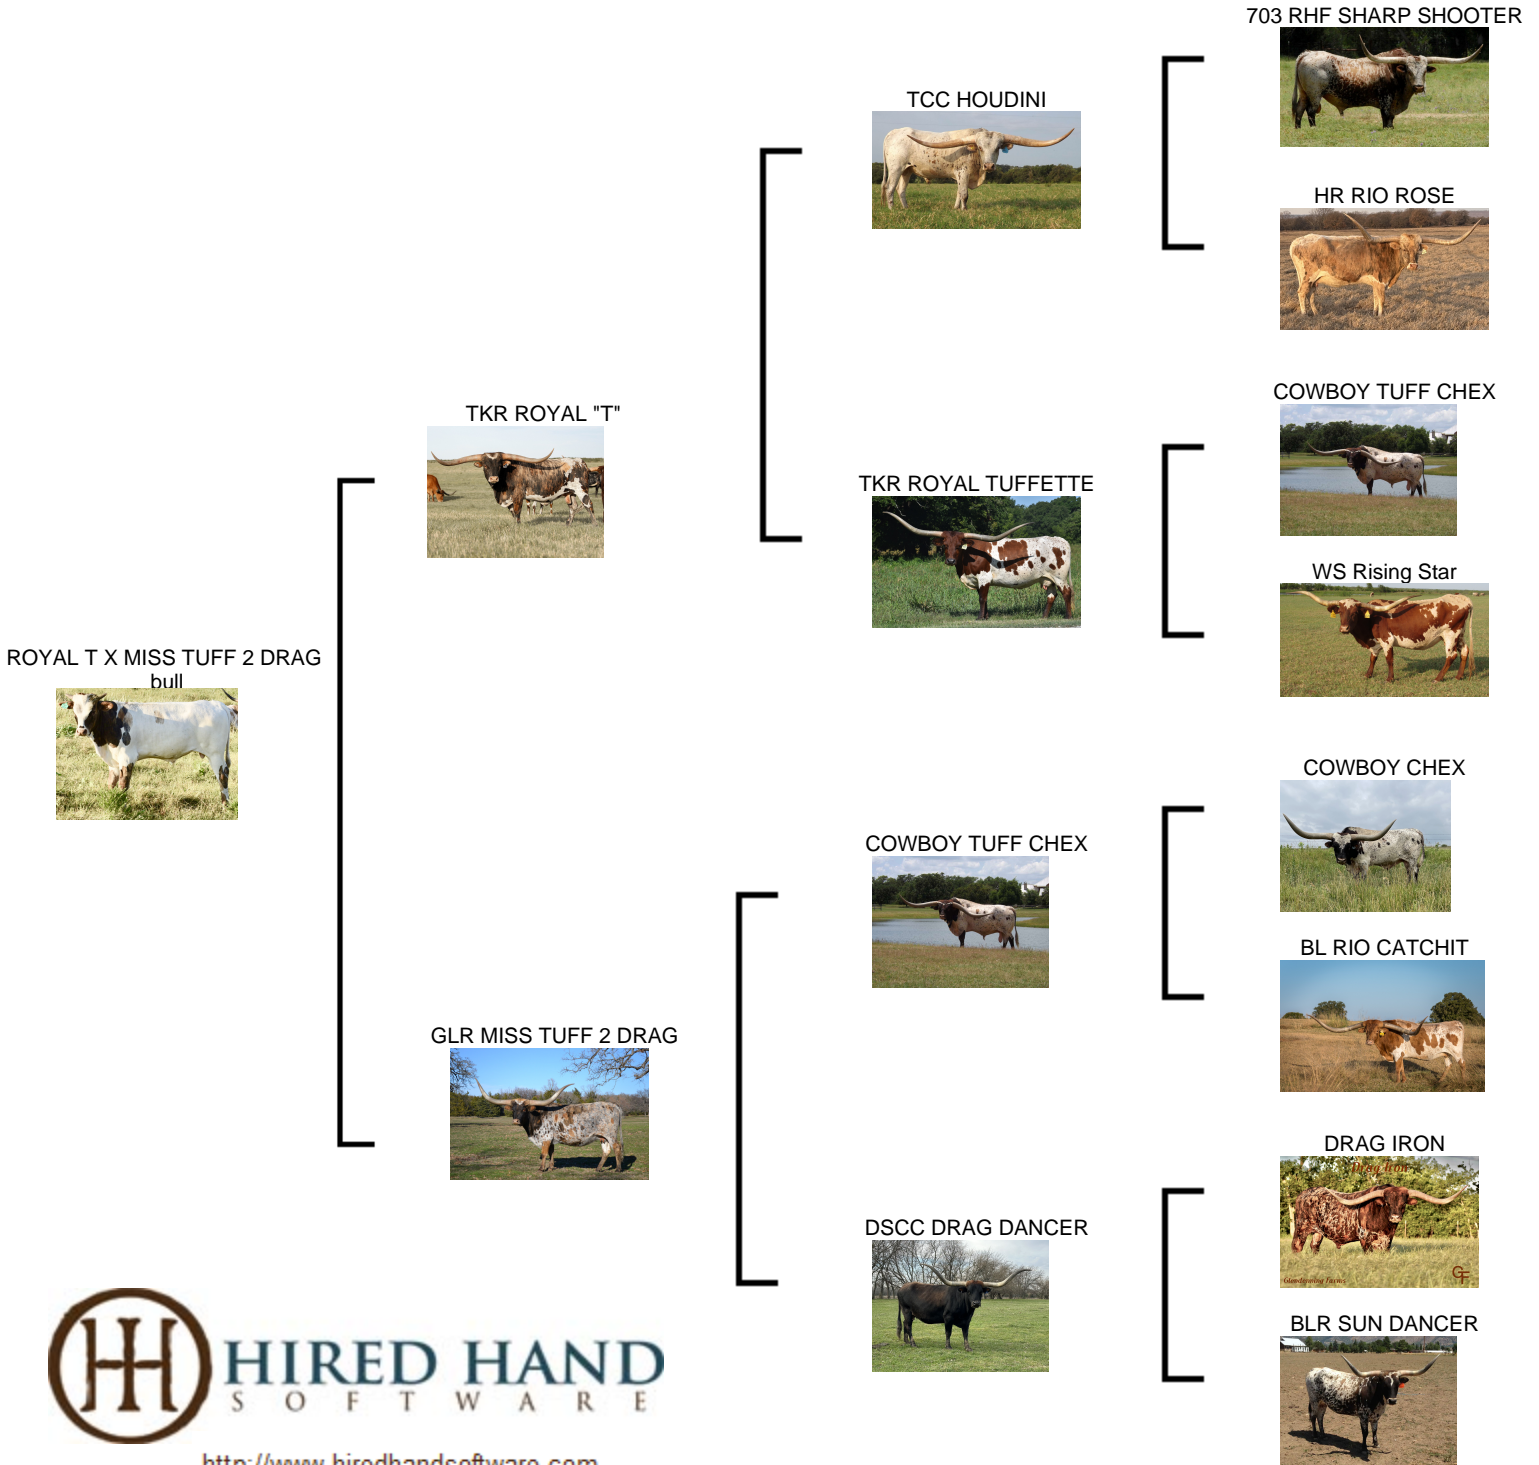

**ROYAL T X MISS TUFF 2 DRAG bull**

**Date of Birth:** 03/29/2021  
**Registration 1:** Pending  
**Breeder:** GILLILAND RANCH  
**Owner:** GILLILAND RANCH

Courtesy of Gilliland Ranch

<http://www.hiredhandsoftware.com>