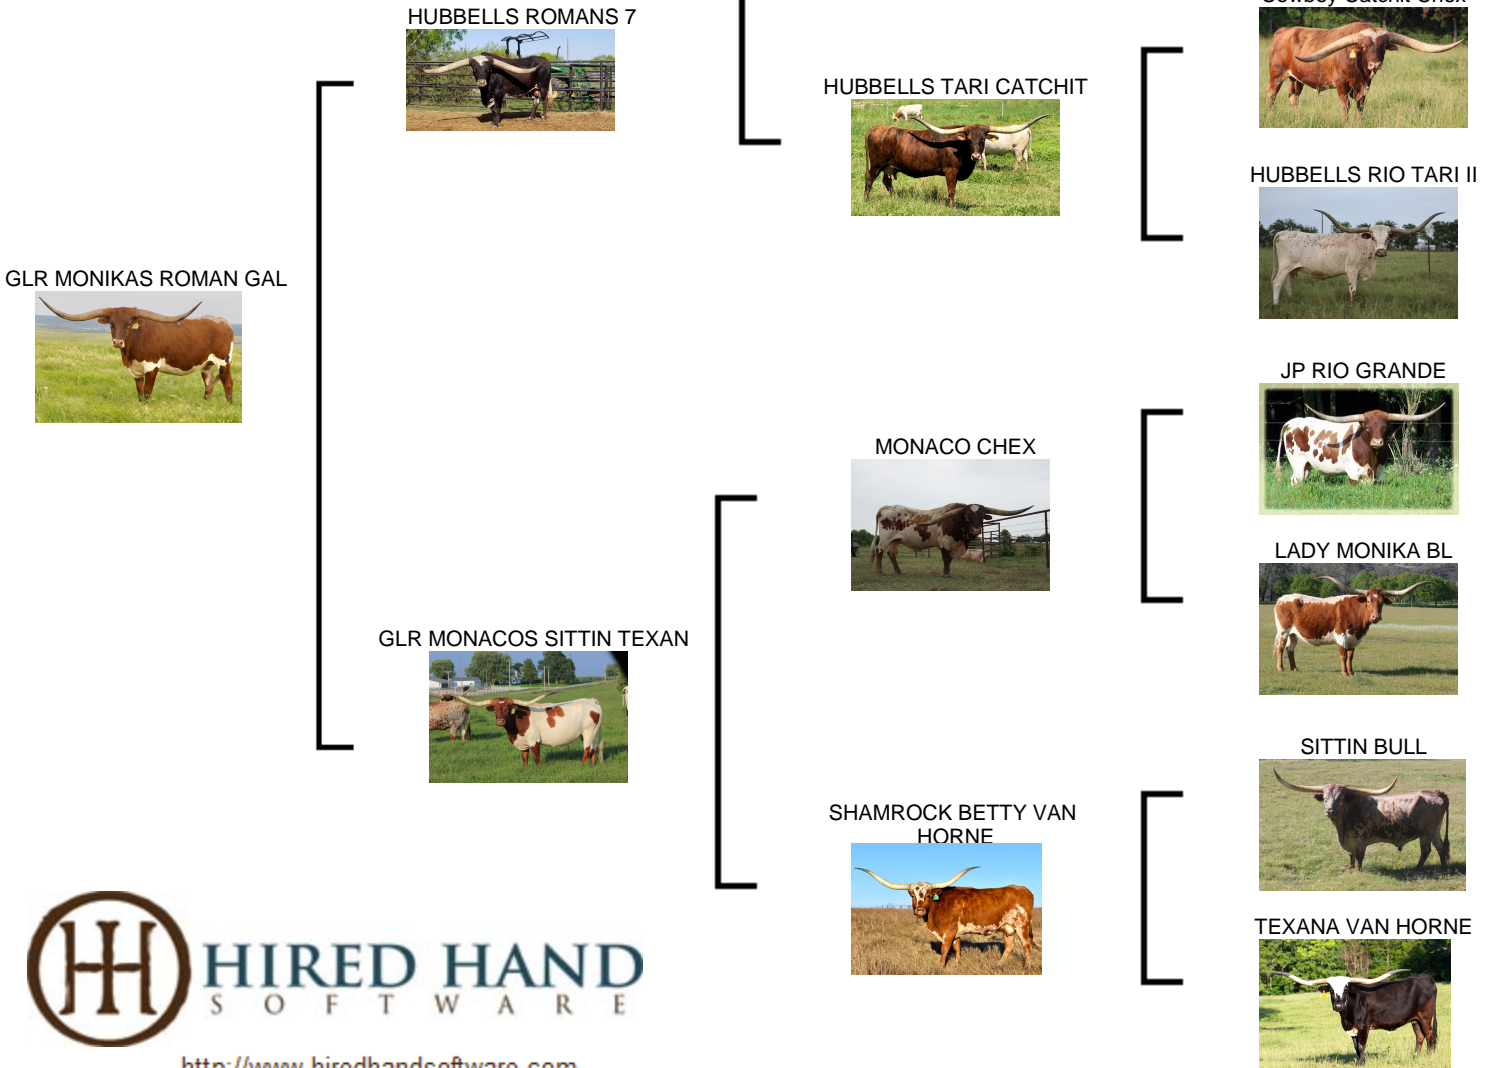

<http://www.hiredhandsoftware.com>