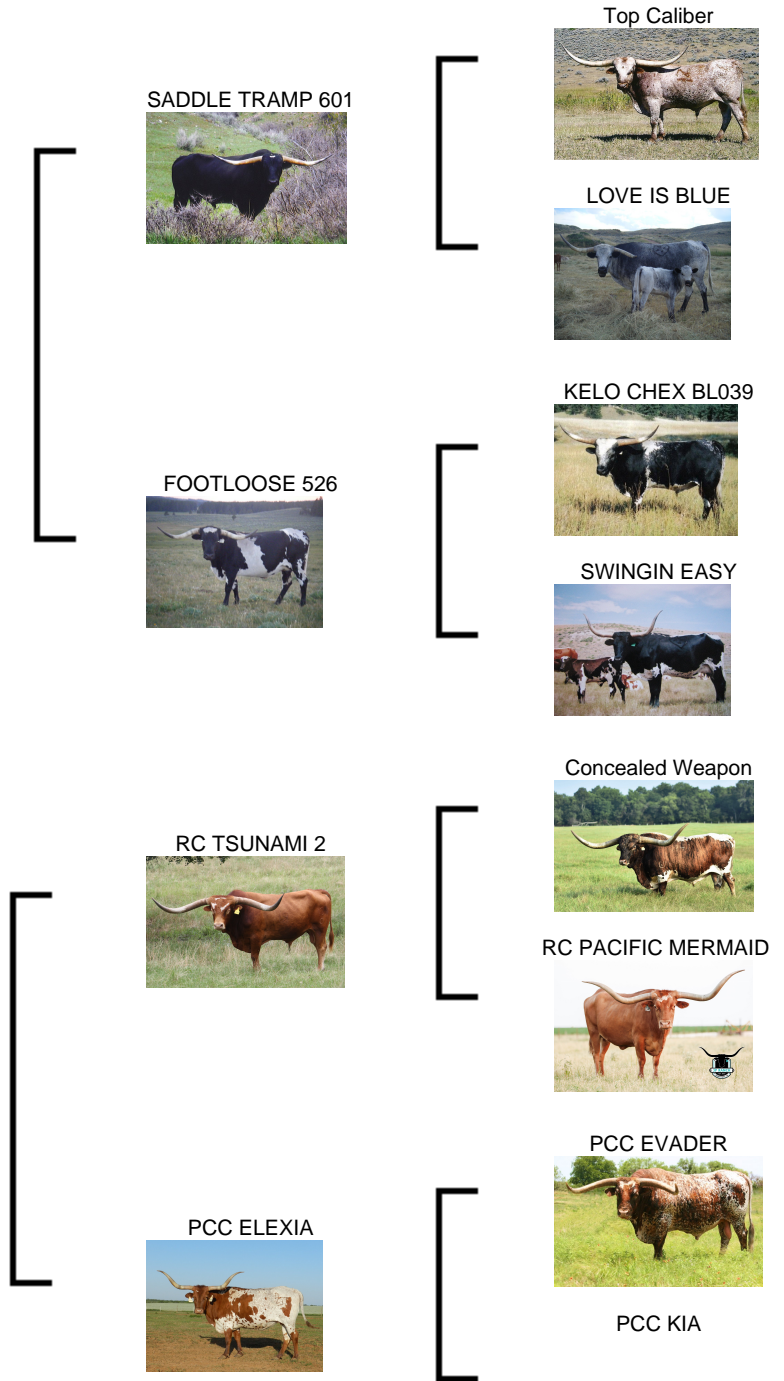

GLR SADDLE MERMAID GAL

Date of Birth: 09/11/2021
Registration 1: CAI333130
Breeder: GILLILAND RANCH
Owner: GILLILAND RANCH

Courtesy of Gilliland Ranch

A SADDLEHORN DAUGHTER

TTT: 60.5000 on 06/18/2024

<http://www.hiredhandsoftware.com>