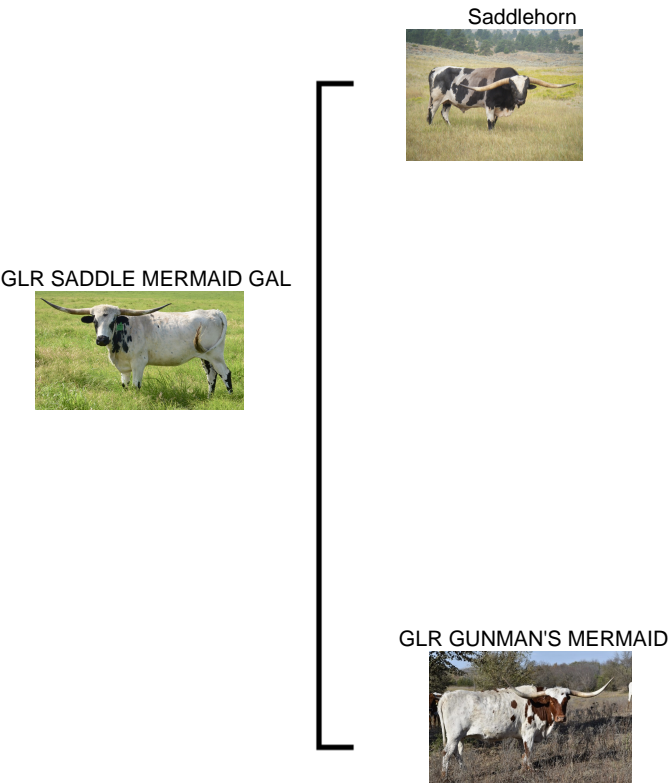

GLR SADDLE MERMAID GAL

Date of Birth: 09/11/2021
Registration 1: CAI333130
Breeder: GILLILAND RANCH
Owner: GILLILAND RANCH

Courtesy of Gilliland Ranch

A SADDLEHORN DAUGHTER

TTT: 60.5000 on 06/18/2024

<http://www.hiredhandsoftware.com>