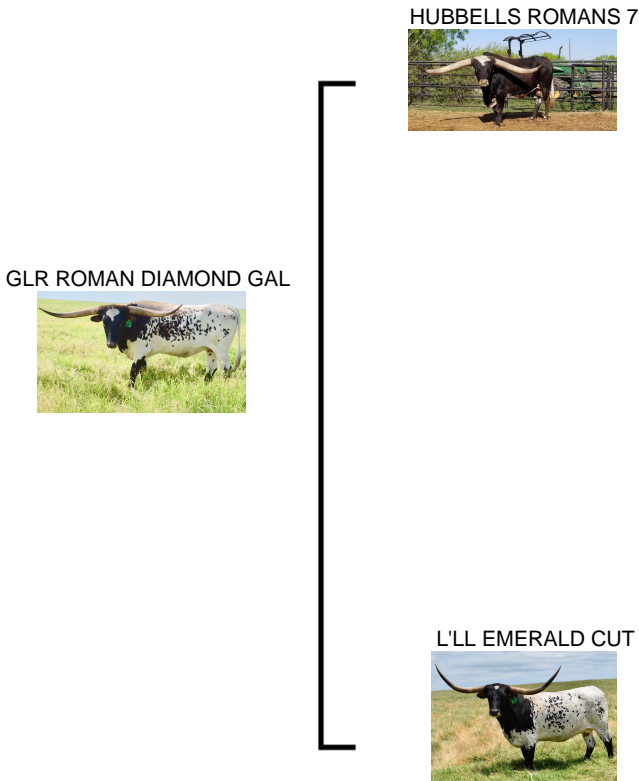

<http://www.hiredhandsoftware.com>