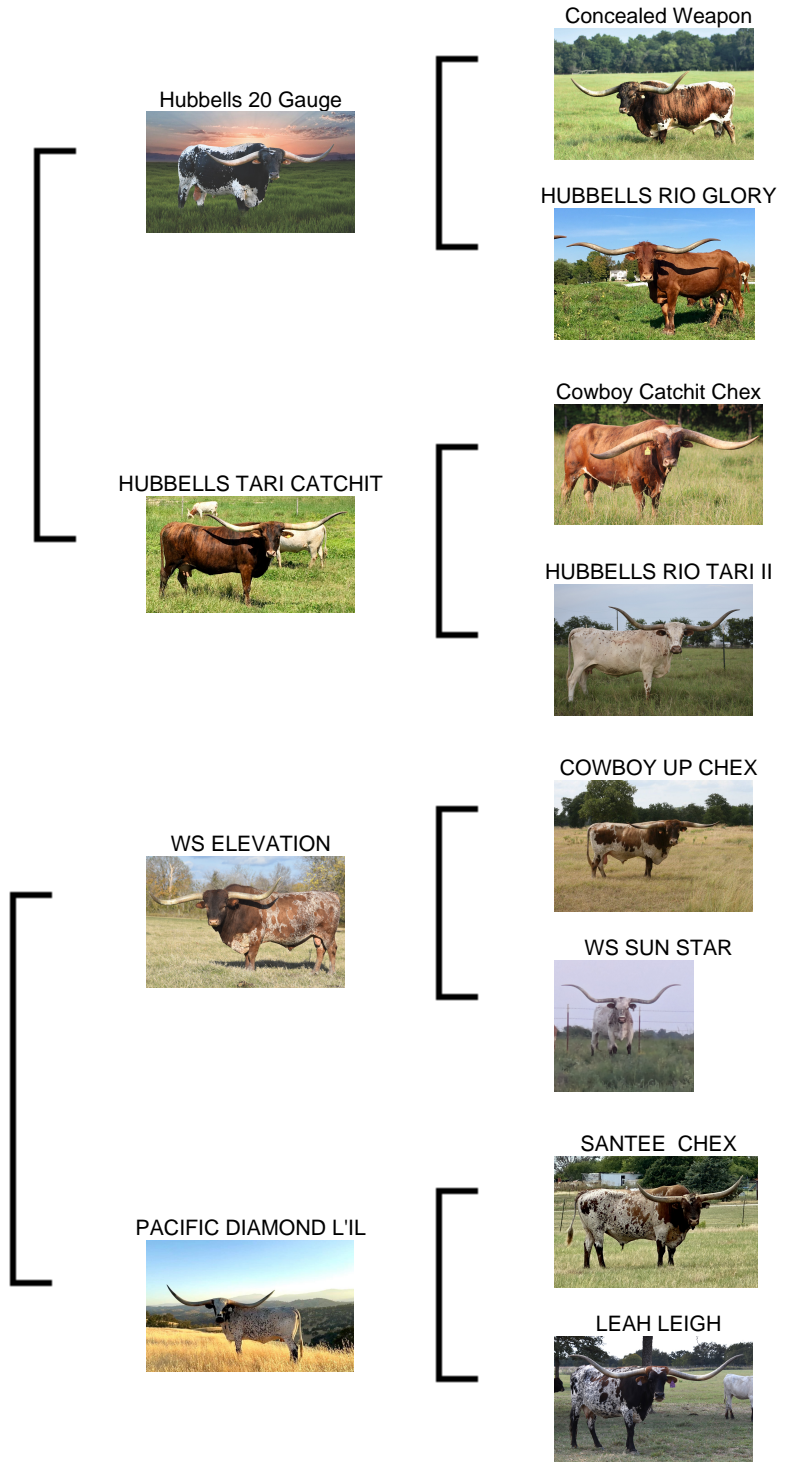

<http://www.hiredhandsoftware.com>