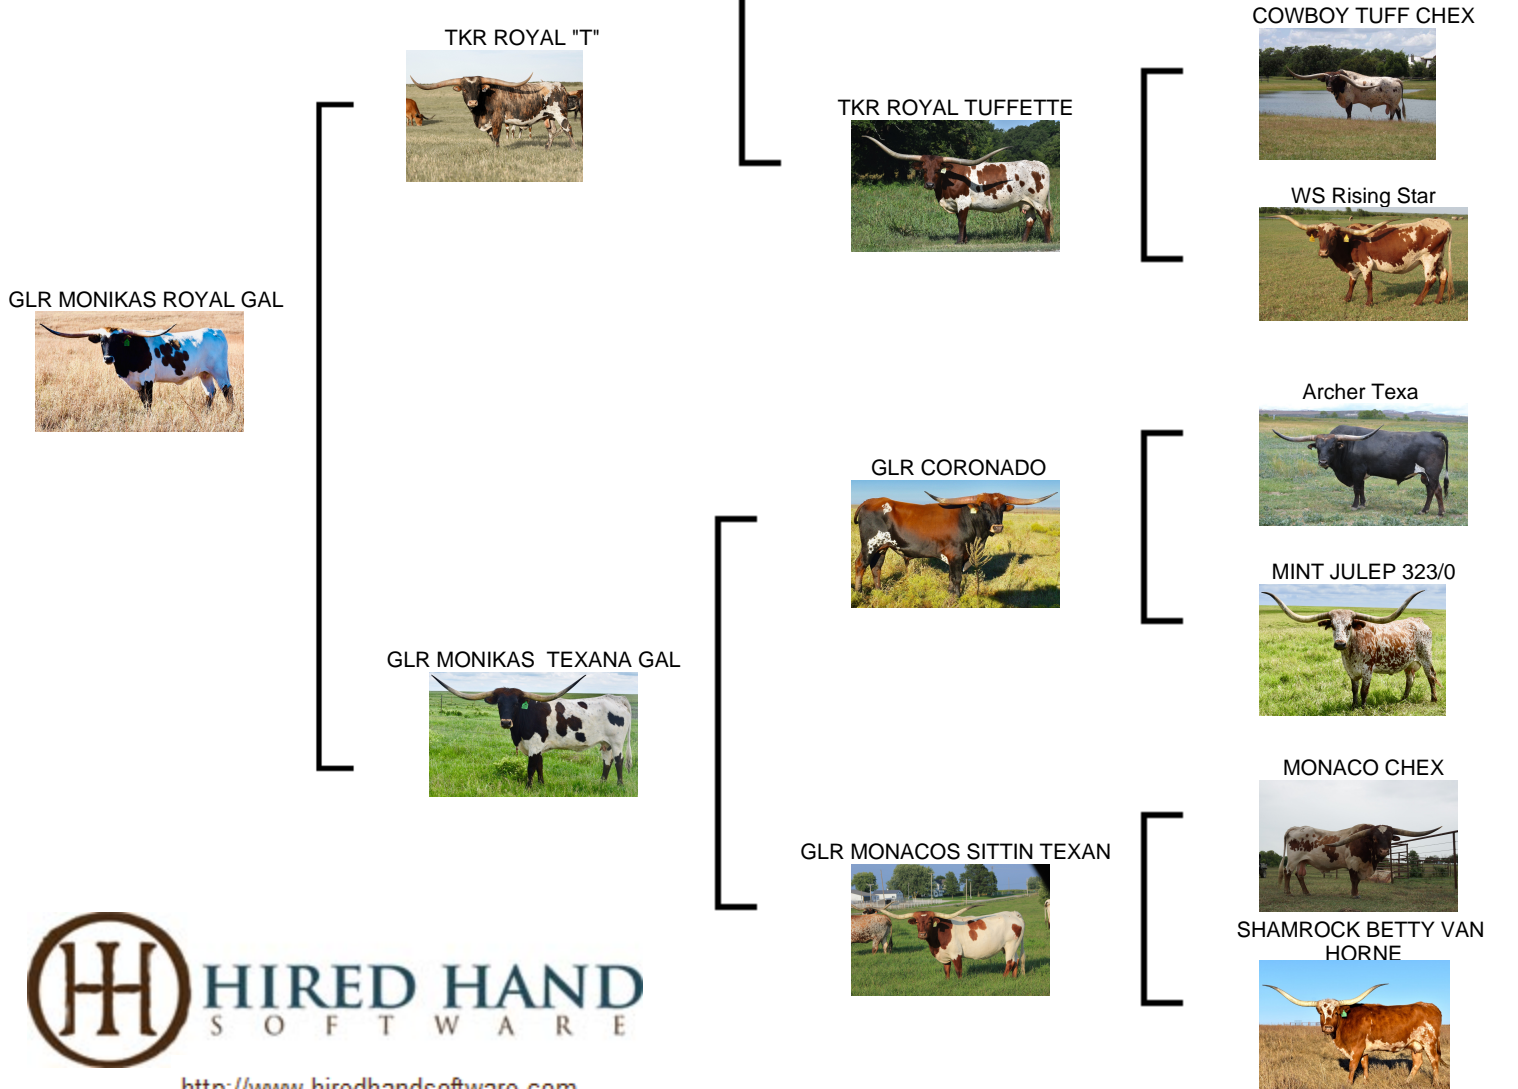

<http://www.hiredhandsoftware.com>