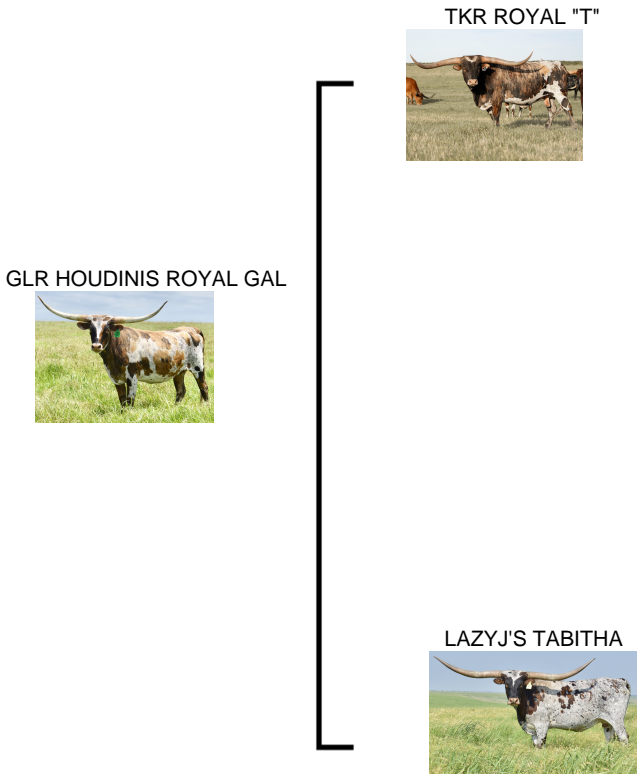

<http://www.hiredhandsoftware.com>