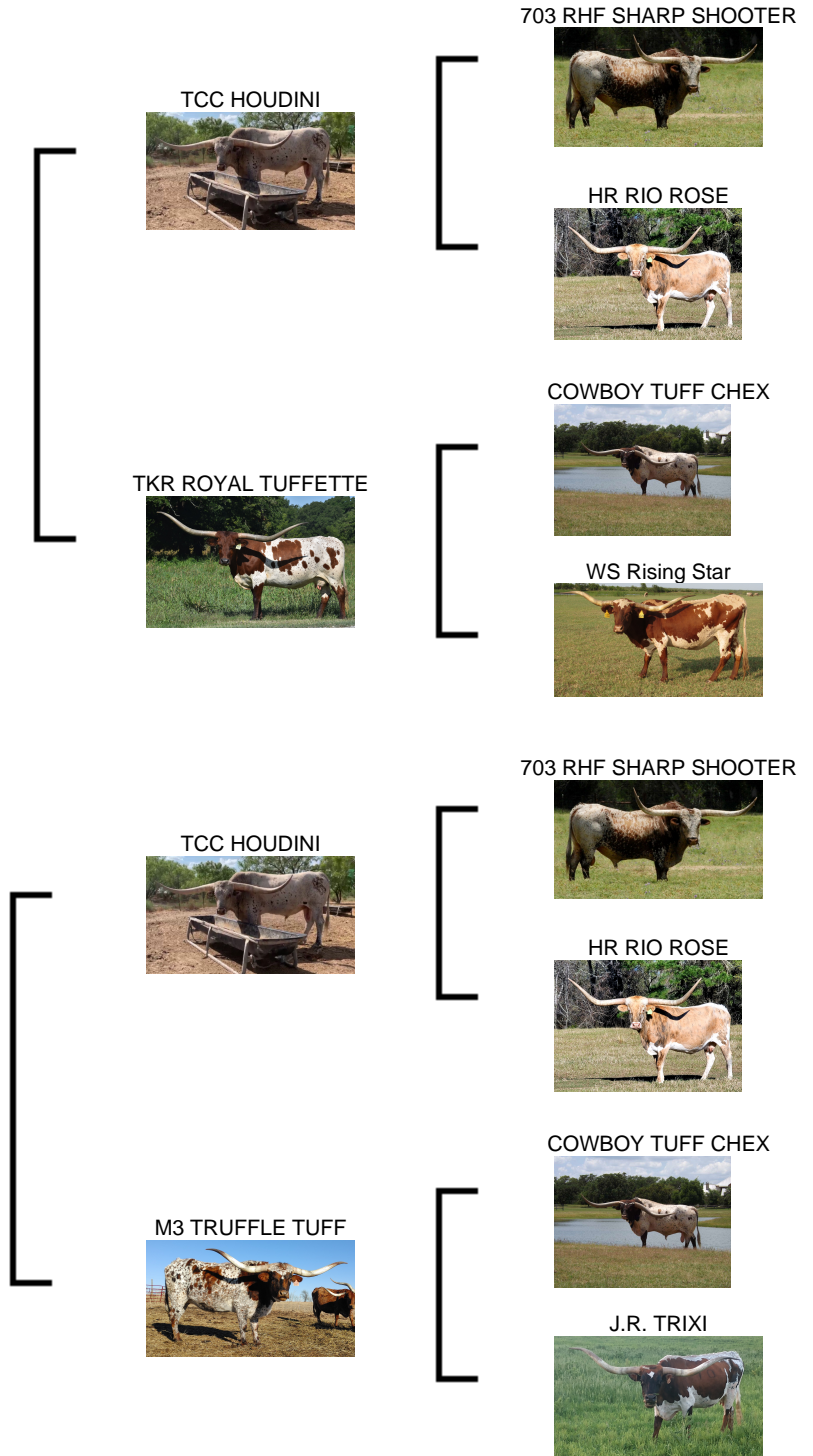

<http://www.hiredhandsoftware.com>