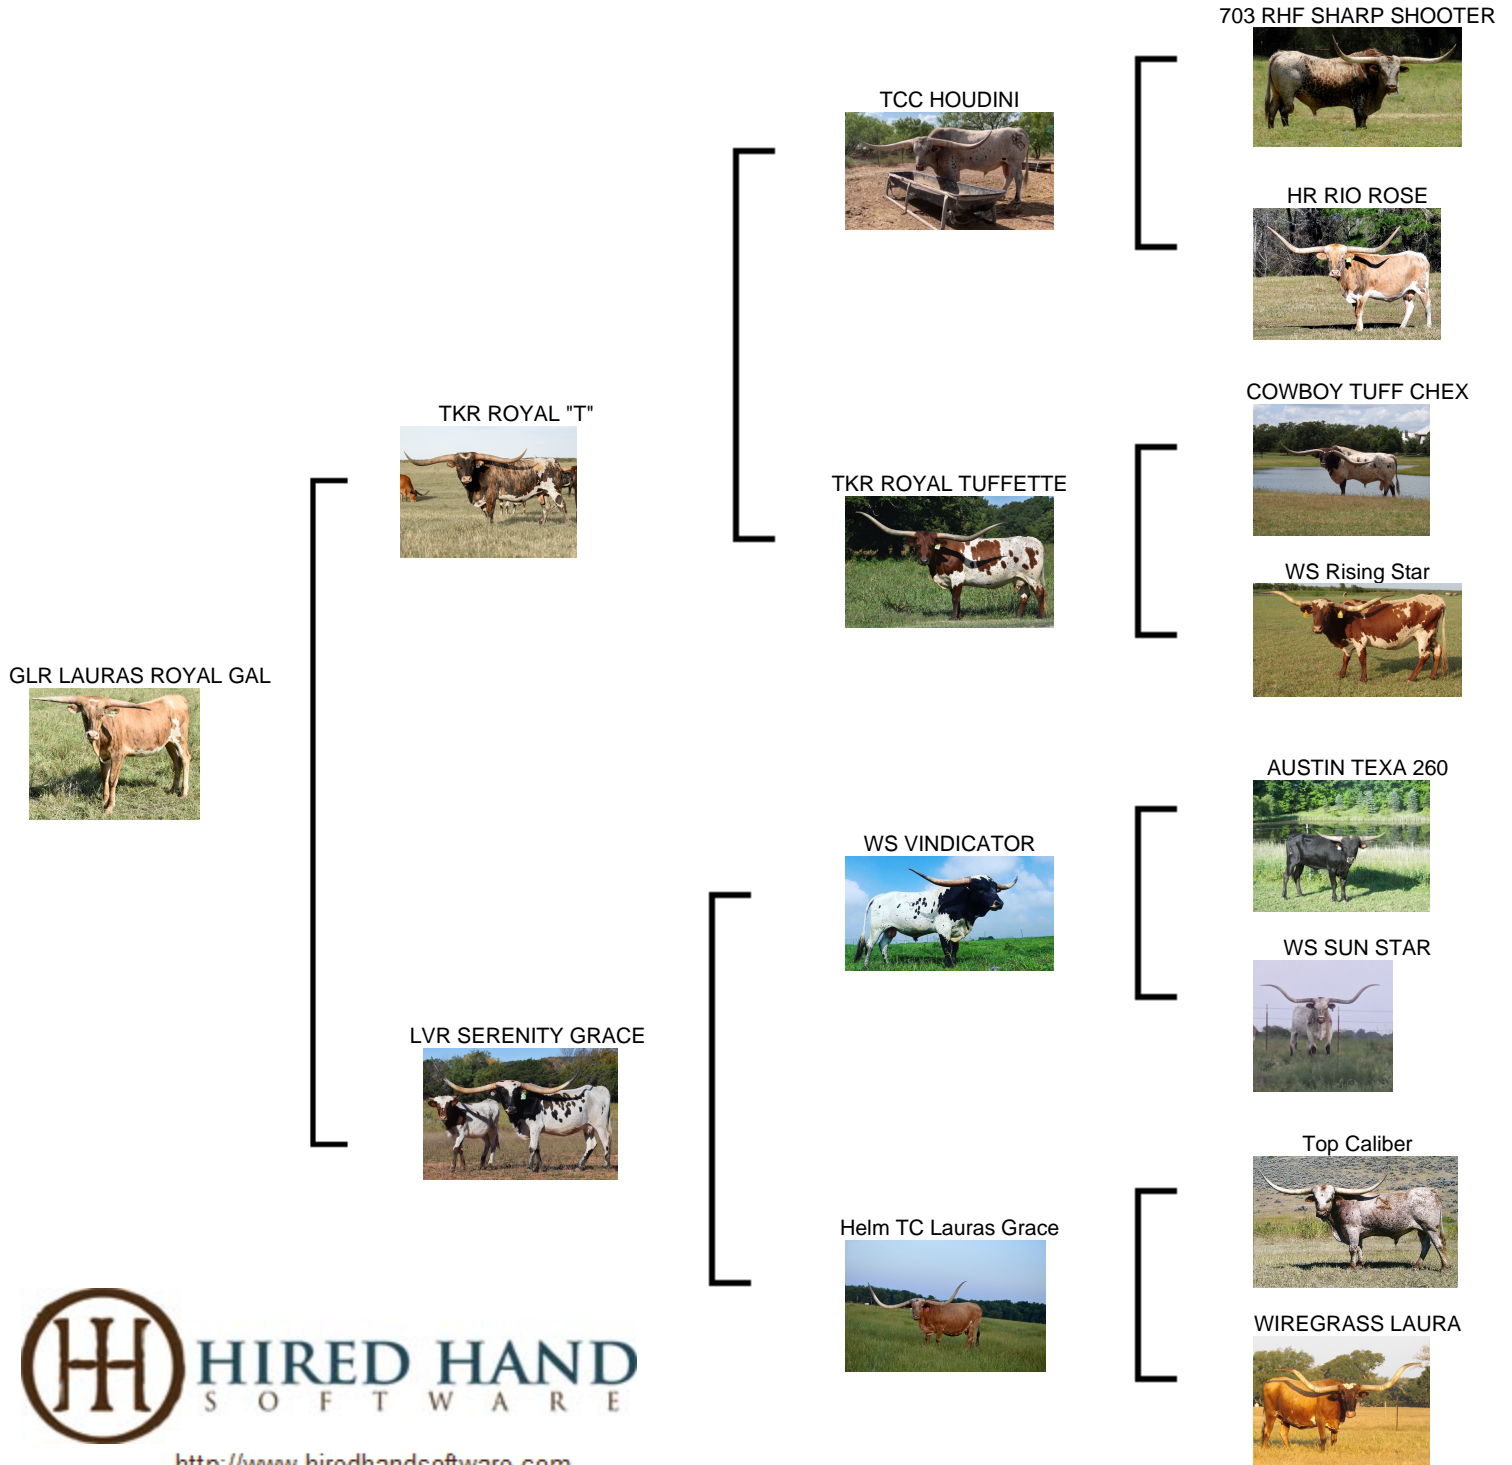

## GLR LAURAS ROYAL GAL

**Date of Birth:** 11/11/2021  
**Registration 1:** CI333147  
**Breeder:** GILLILAND RANCH  
**Owner:** GILLILAND RANCH

Courtesy of Gilliland Ranch

HORN PEDIGREE: 7 OVER 90" TTT; 20 OVER 80" TTT