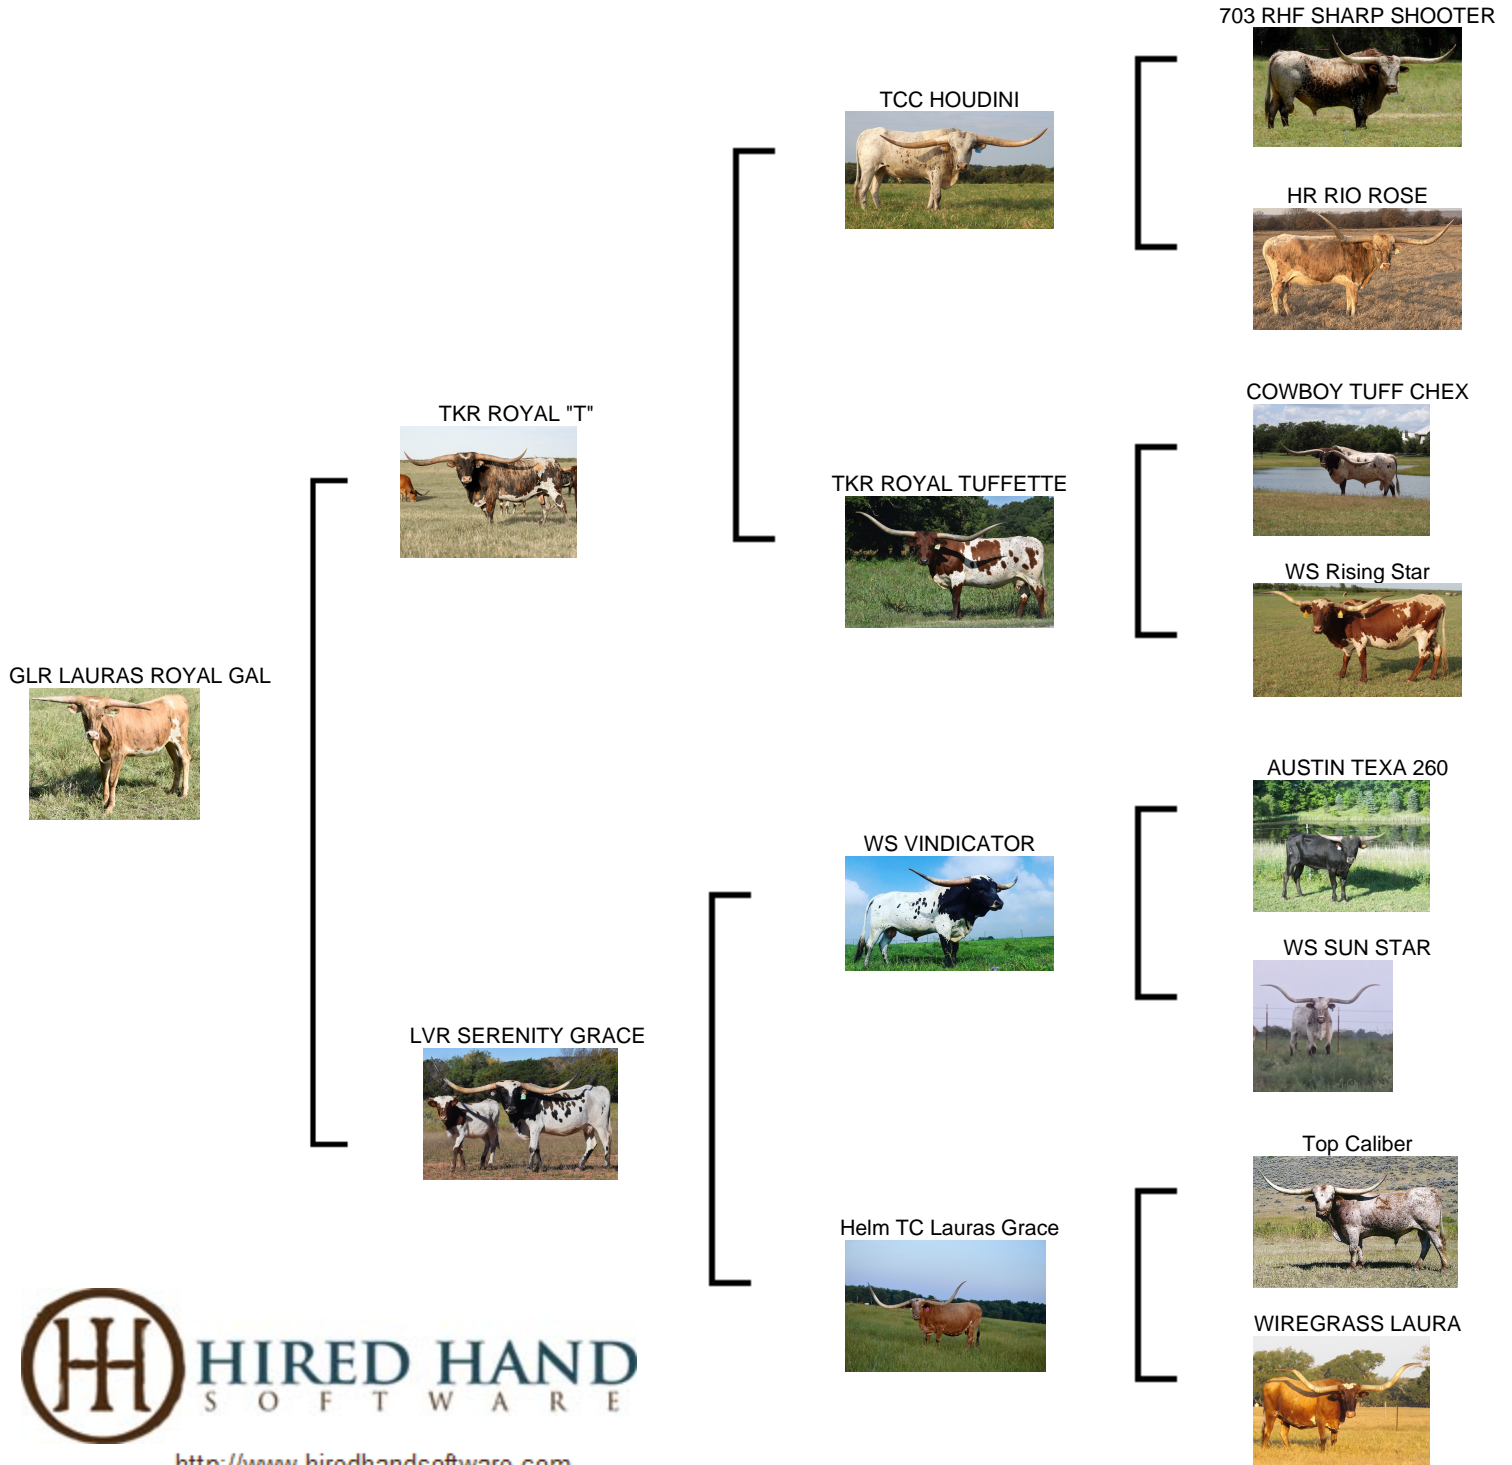

## GLR LAURAS ROYAL GAL

**Date of Birth:** 11/11/2021  
**Registration 1:** CI333147  
**Breeder:** GILLILAND RANCH  
**Owner:** GILLILAND RANCH

Courtesy of Gilliland Ranch

HORN PEDIGREE: 7 OVER 90" TTT; 20 OVER 80" TTT