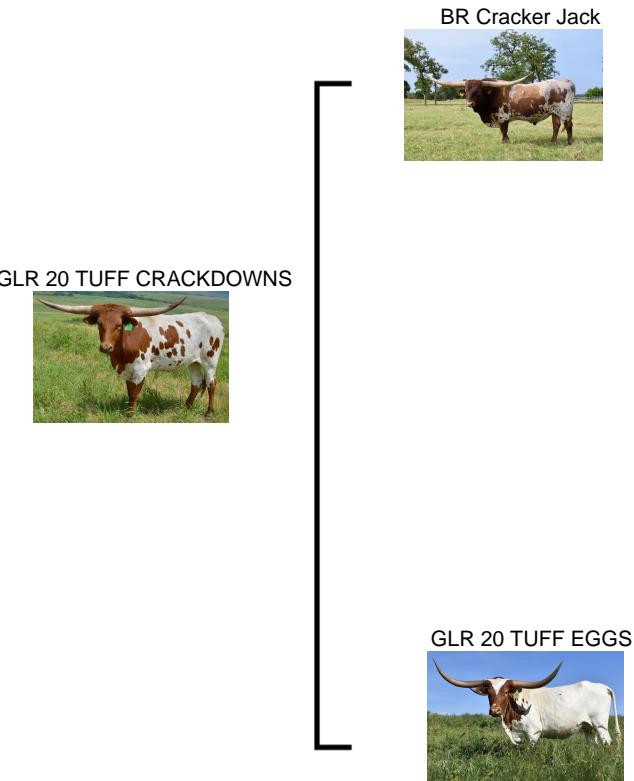

GLR 20 TUFF CRACKDOWNS

Date of Birth: 03/15/2022
Registration 1: CAI337176
Breeder: GILLILAND RANCH
Owner: GILLILAND RANCH

Courtesy of Gilliland Ranch

THIS BR CRACKER JACK HEIFER HAS A STRONG HORN PEDIGREE AND IS 64" AT 3.3 Y. SHE IS EXPOSED TO SHERIDAN GLR(MC HANGIN TUFF-101" X TSUNAMIS TUFF PEARL-98.5) FOR A SPRING 2025 CALF.

TTT: 68.0000 on 08/17/2024

JH RURALLY SCREWED

TTT Jammin' Jenny

RJL ENTREPRENEUR

RC CRYSTAL LITE

JP RIO GRANDE

LADY MONIKA BL

WS JAMAKIZM