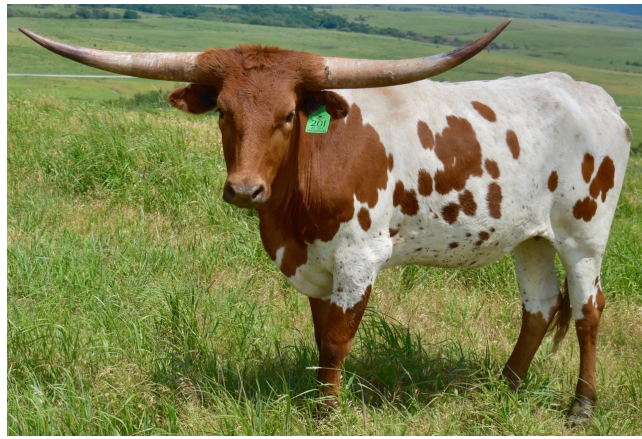

GLR 20 TUFF CRACKDOWNS

Date of Birth: 03/15/2022
Registration 1: CAI337176
Breeder: GILLILAND RANCH
Owner: GILLILAND RANCH

Courtesy of Gilliland Ranch

THIS BR CRACKER JACK HEIFER HAS A STRONG HORN PEDIGREE AND IS 64" AT 3.3 Y. SHE IS EXPOSED TO SHERIDAN GLR(MC HANGIN TUFF-101" X TSUNAMIS TUFF PEARL-98.5) FOR A SPRING 2025 CALF.