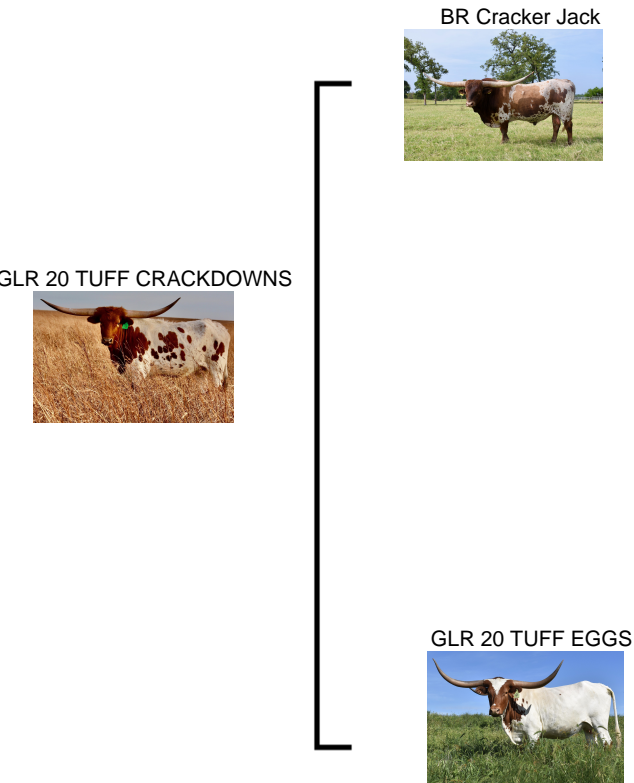

GLR 20 TUFF CRACKDOWNS

Date of Birth: 03/15/2022
Registration 1: CAI337176
Breeder: GILLILAND RANCH
Owner: GILLILAND RANCH

Courtesy of Gilliland Ranch

THIS BR CRACKER JACK HEIFER HAS A STRONG HORN PEDIGREE AND IS 64" AT 3.3 Y. SHE IS EXPOSED TO SHERIDAN GLR(MC HANGIN TUFF-101" X TSUNAMIS TUFF PEARL-98.5) FOR A SPRING 2025 CALF.

TTT: 68.0000 on 08/17/2024

JH RURALLY SCREWED

TTT Jammin' Jenny

RJL ENTREPRENEUR

RC CRYSTAL LITE

JP RIO GRANDE

LADY MONIKA BL

WS JAMAKIZM

HUNTS RESPECTED JENNY

COWBOY TUFF CHEX

EGGNOG

Hubbells 20 Gauge

LR Daydreamer

<http://www.hiredhandsoftware.com>