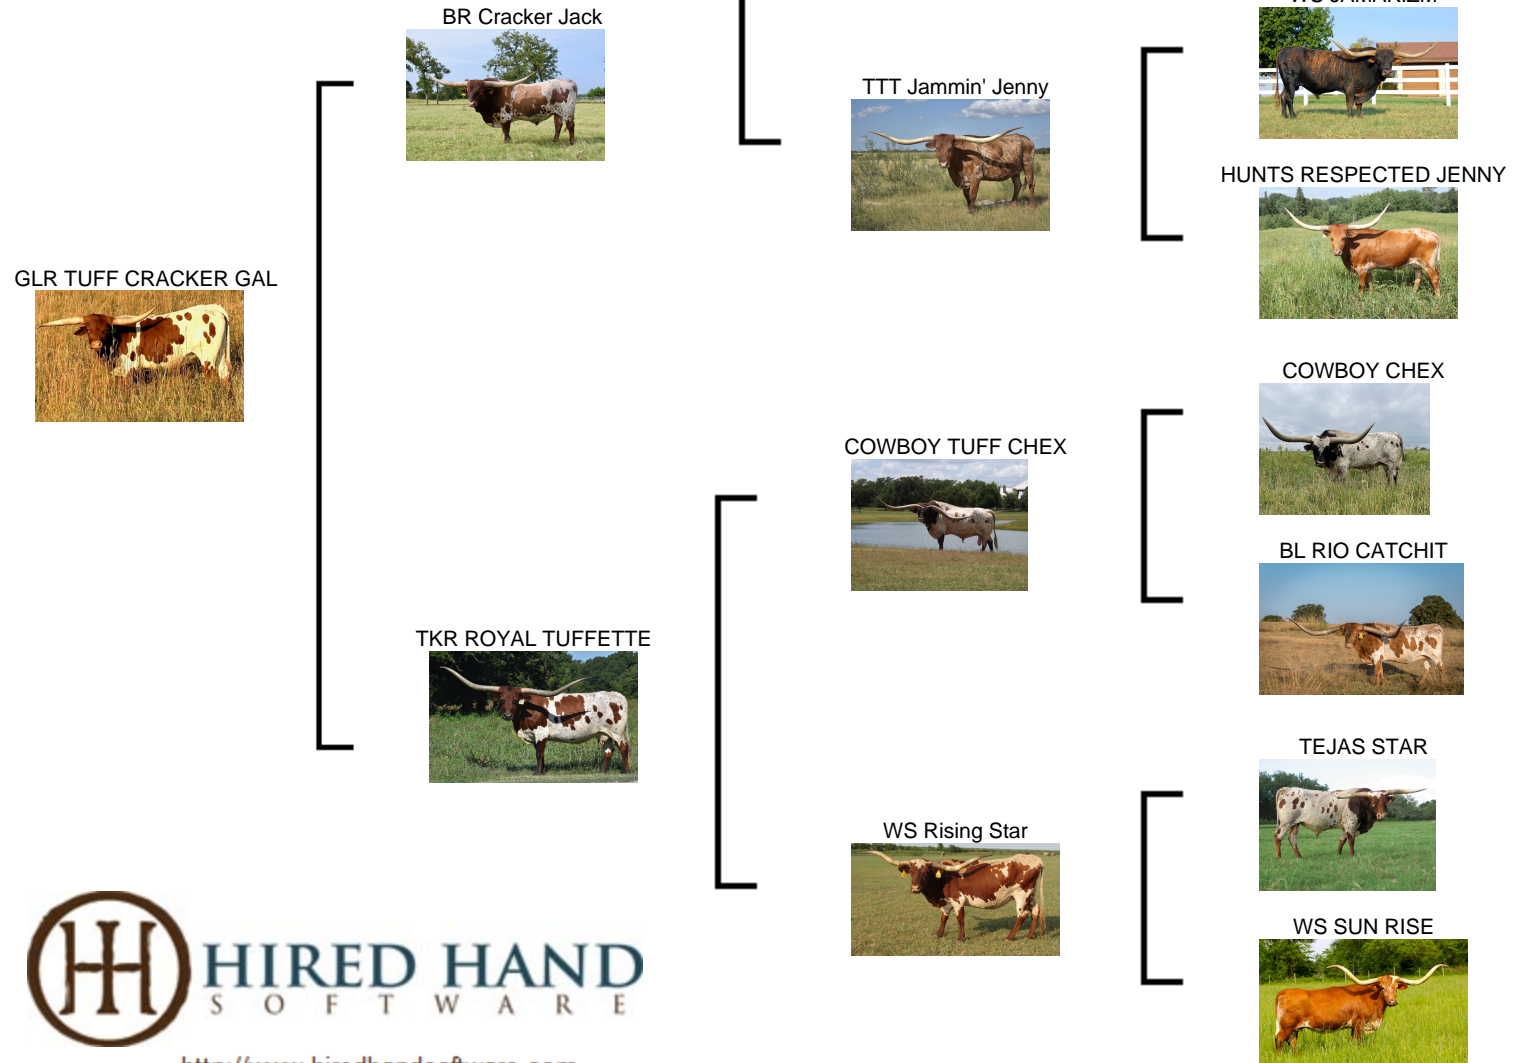

<http://www.hiredhandsoftware.com>