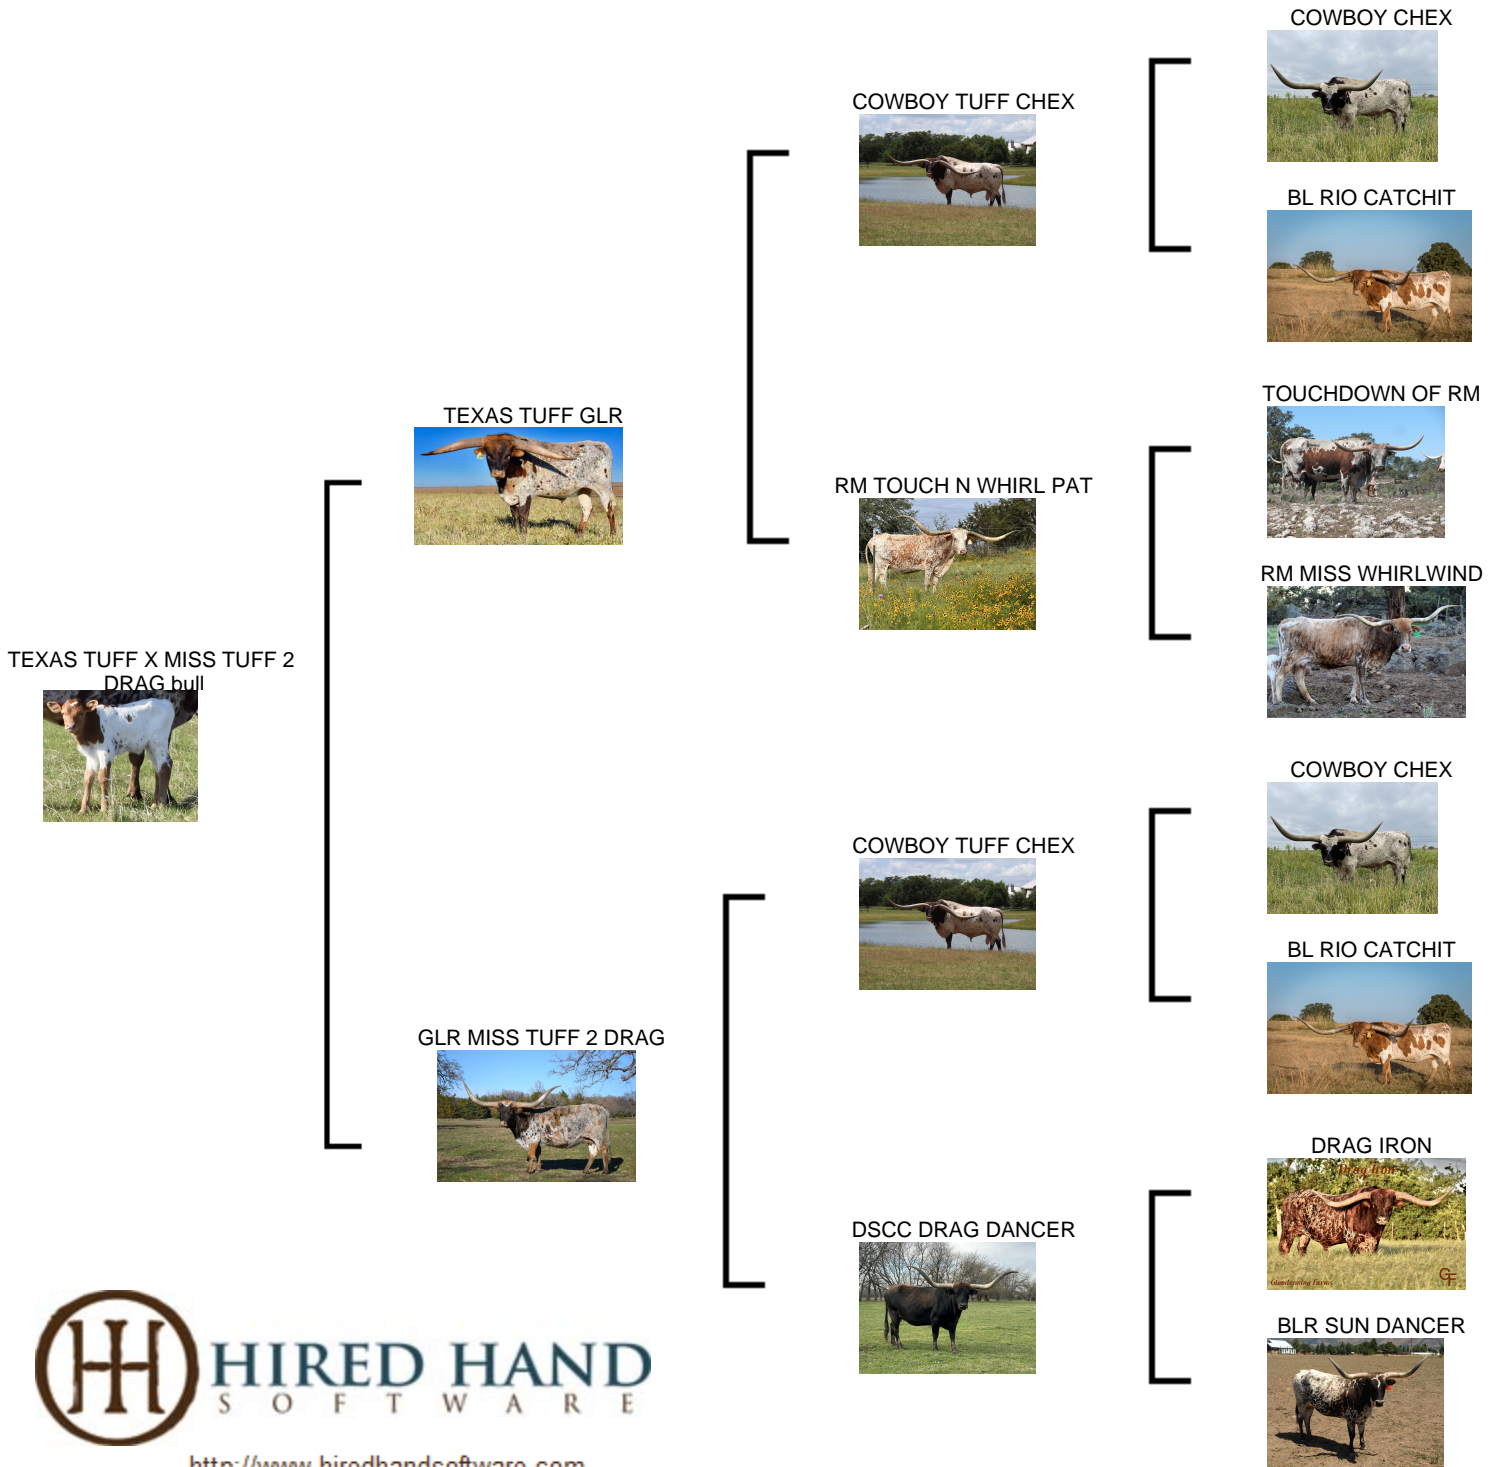

TEXAS TUFF X MISS TUFF 2 DRAG bu

Date of Birth: 04/29/2022
Registration 1: Pending
Sale Price: \$
Breeder: GILLILAND RANCH
Owner: GILLILAND RANCH

Courtesy of Gilliland Ranch

<http://www.hiredhandsoftware.com>