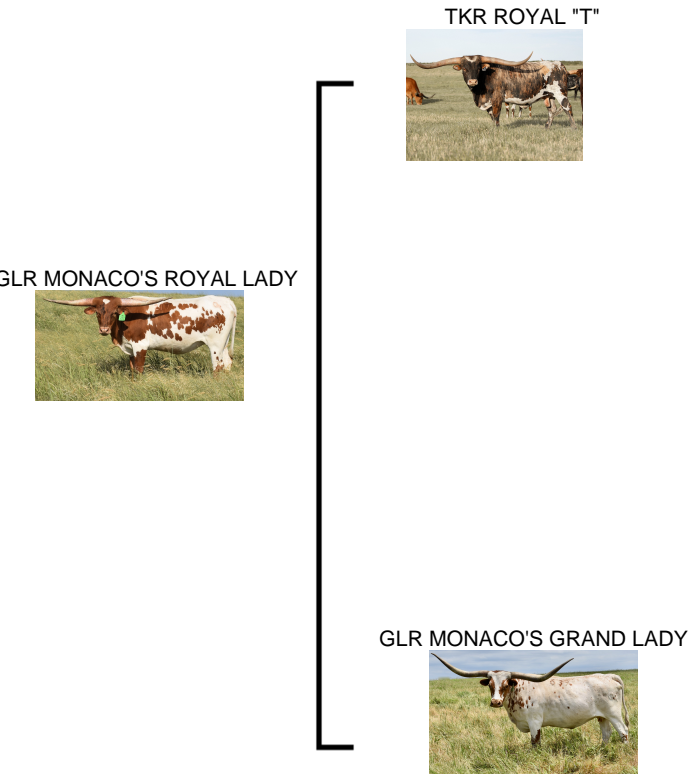

# GLR MONACO'S ROYAL LADY

Date of Birth: 06/27/2022  
Registration 1: CI337183  
Breeder: GILLILAND RANCH  
Owner: GILLILAND RANCH

Courtesy of Gilliland Ranch

THIS ROYAL T (83") DAUGHTER HAS COMBINED WELL WITH MONACO'S GRAND LADY(81") TO CREATE A WELL PROPORTIONED ,CORRECT HEIFER THAT IS 58" TTT AT 24M

TTT: 62.0000 on 08/17/2024

TCC HOUDINI

TKR ROYAL TUFFETTE

MONACO CHEX

HELM CREAM PUFF

703 RHF SHARP SHOOTER

HR RIO ROSE

COWBOY TUFF CHEX