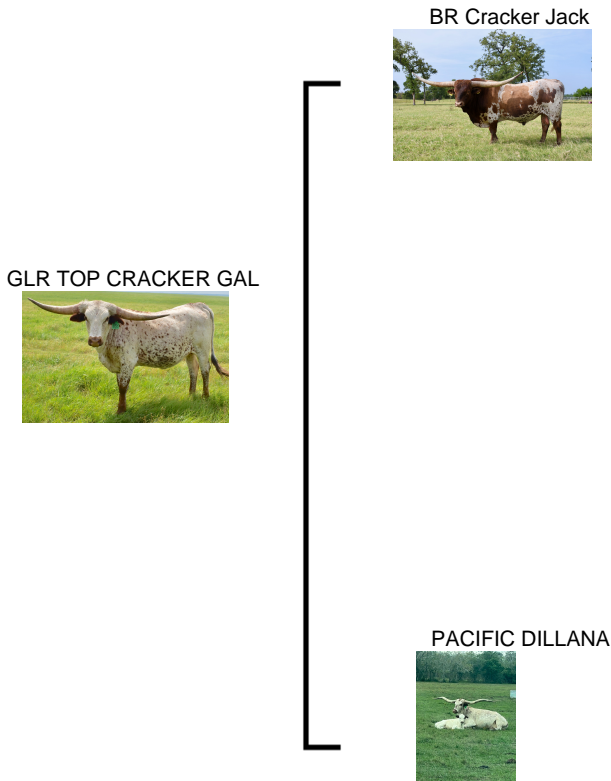

## GLR TOP CRACKER GAL

**Date of Birth:** 07/10/2022  
**Registration 1:** CTI337191  
**Breeder:** GILLILAND RANCH  
**Owner:** GILLILAND RANCH

Courtesy of Gilliland Ranch

GLR TOP CRACKER GAL IS AN EMBRYO HEIFER COMBINING BR CRACKER JACK (92" TTT) AND PACIFIC DILLANA (93.5" TTT) THERE ARE MANY OUTSTANDING FEMALES IN THIS PEDIGREE INCLUDING MISS KITTY(100") AND TTT JAMMIN' JENNY(98.75"). TOP CRACKER IS 65" AT 24 MONTHS SO SHE WILL JOIN THIS ELITE GROUP IN TIME.

**TTT:** 68.5000 on 08/17/2024

JH RURALLY SCREWED

TTT Jammin' Jenny

Dillon

Pacific Alana

JP RIO GRANDE

LADY MONIKA BL

WS JAMAKIZM