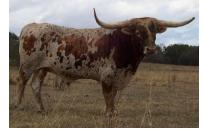

Sharp Shooter 542

HORSESHOE J EXAMPLE