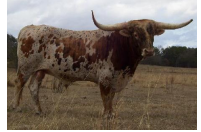

TTT: 57.5000 on 09/09/2024

GLR 20 TUFF ROYALTY GAL

Hubbells 20 Gauge

TKR ROYAL TUFFETTE

Concealed Weapon

HUBBELLS RIO GLORY

COWBOY TUFF CHEX

WS Rising Star

Sharp Shooter 542

HORSESHOE J EXAMPLE

JP RIO GRANDE

HUBBELLS MORNING GLORY

COWBOY CHEX

BL RIO CATCHIT

TEJAS STAR

WS SUN RISE