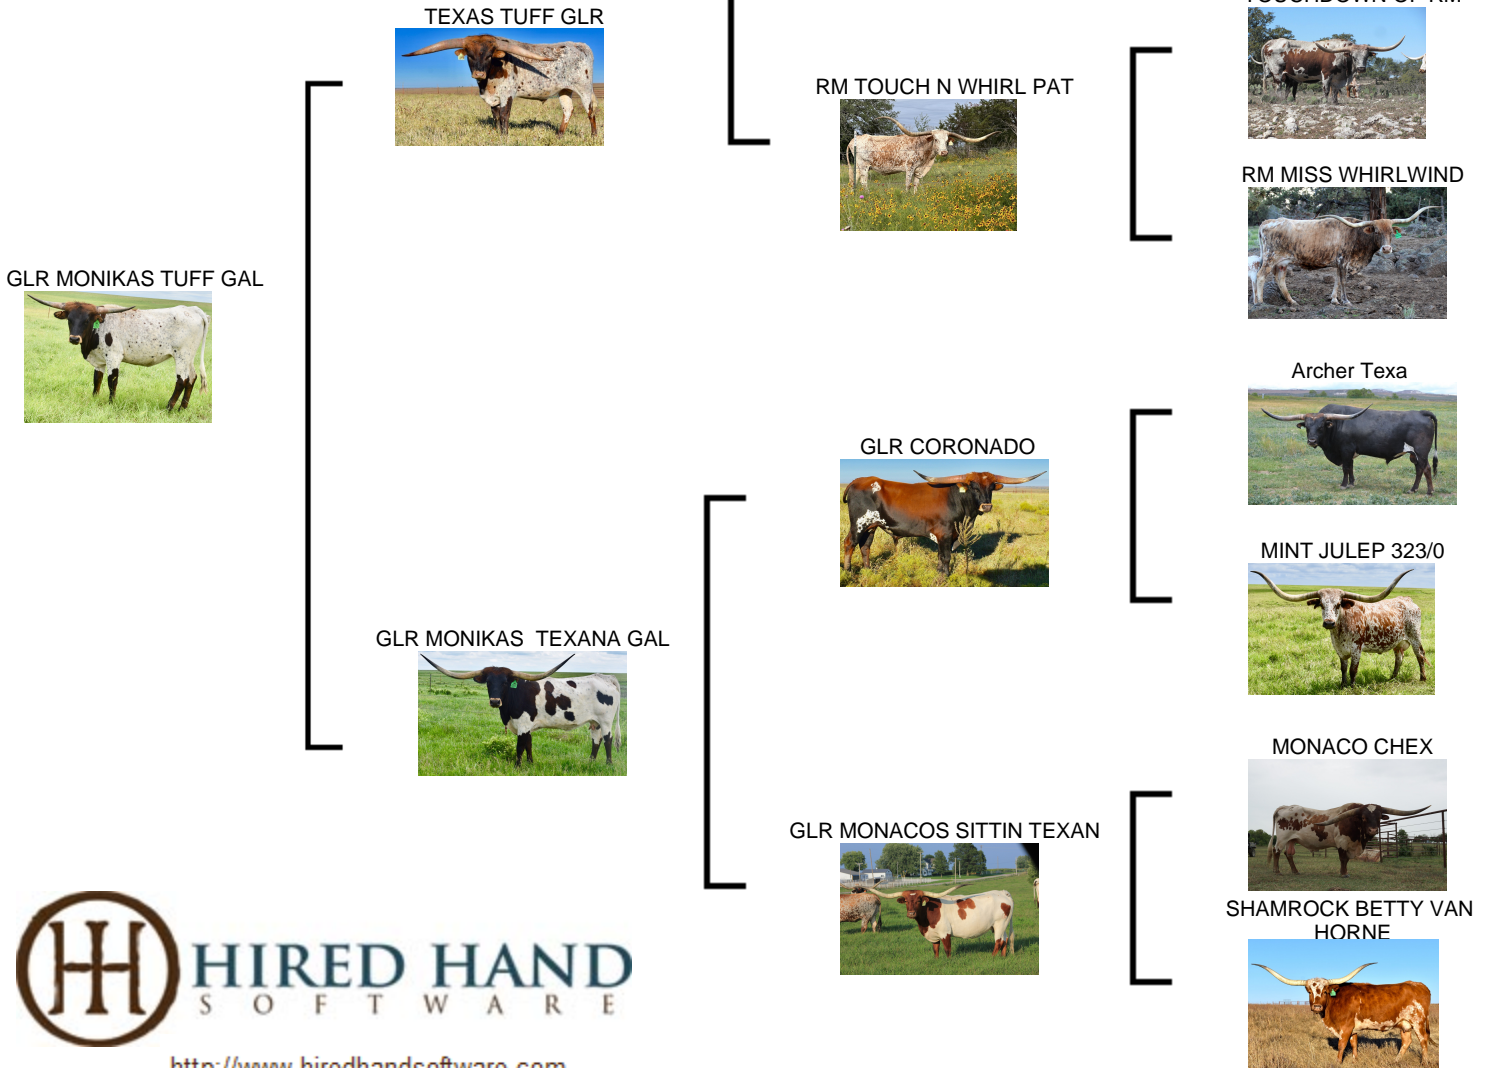

<http://www.hiredhandsoftware.com>