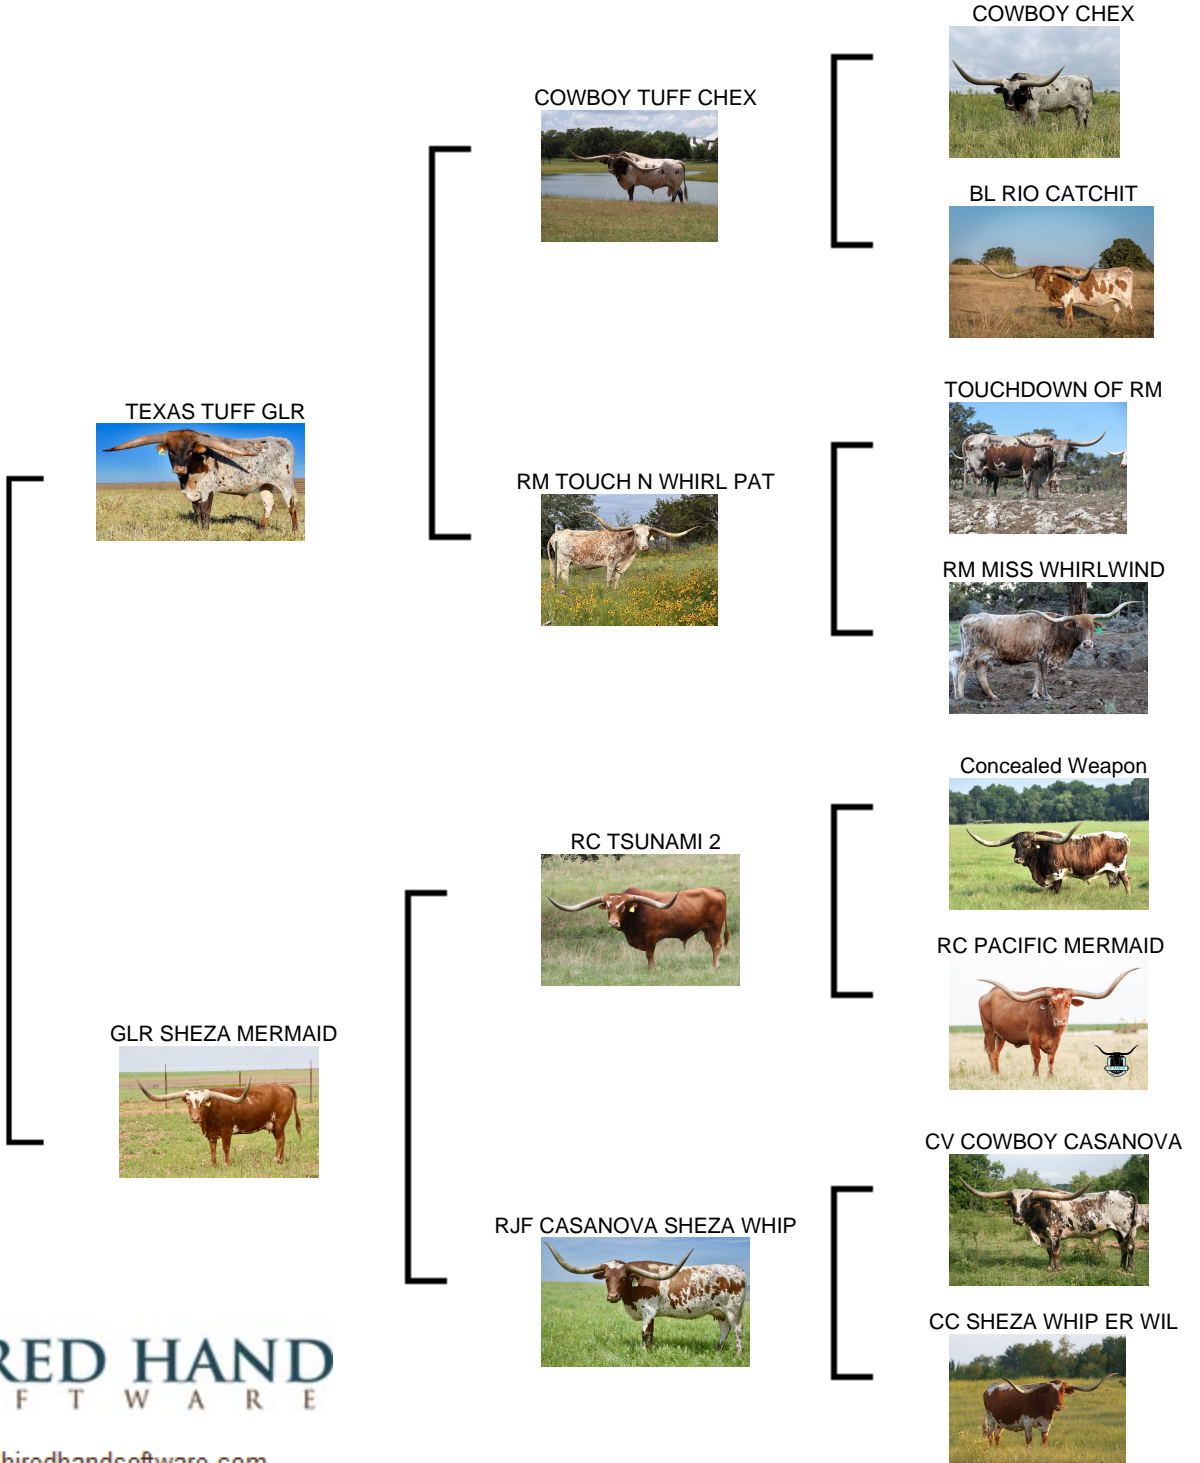

TEXAS TUFF X SHEZA MERMAID bull

Date of Birth: 10/07/2022
Registration 1: Pending
Breeder: GILLILAND RANCH
Owner: GILLILAND RANCH

Courtesy of Gilliland Ranch

BULL CALF AT SIDE BY TEXAS TUFF GLR DOB 10/7/22

TEXAS TUFF X SHEZA MERMAID bull

<http://www.hiredhandsoftware.com>