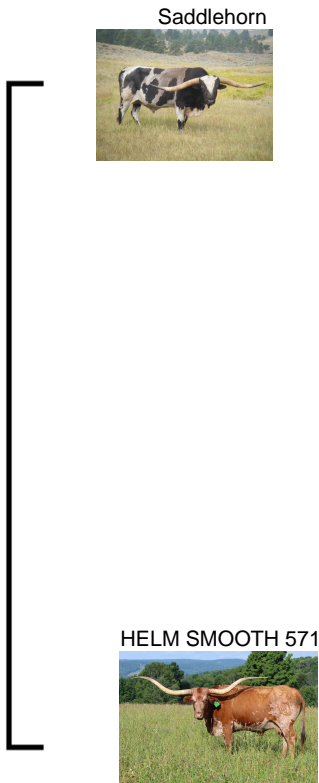

GLR SMOOTH SADDLE GAL

Date of Birth: 10/15/2022
Registration 1: CTI240058
Breeder: GILLILAND RANCH
Owner: GILLILAND RANCH

Courtesy of Gilliland Ranch

EMBRYO HEIFER PLACED BY AMANDA SEARS AT PARAGON

TTT: 34.0000 on 06/18/2024

GLR SMOOTH SADDLE GAL

Saddlehorn

HELM SMOOTH 571

SADDLE TRAMP 601

FOOTLOOSE 526

Top Caliber

SDR RIO SMOOTH

Top Caliber