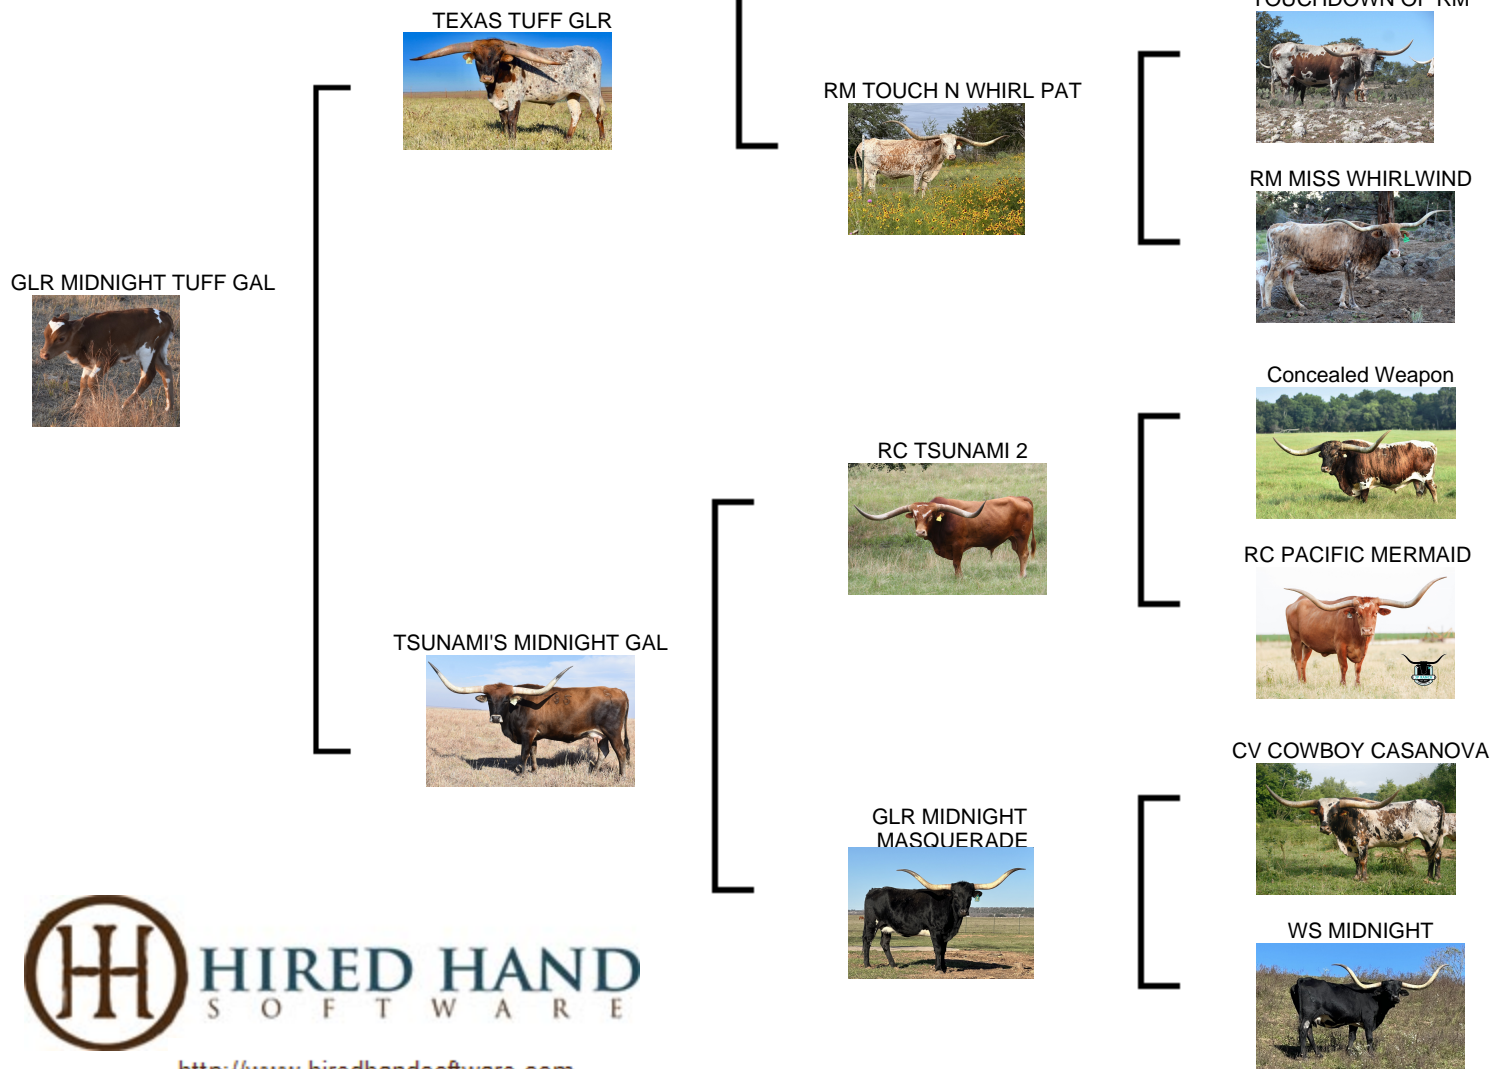

## GLR MIDNIGHT TUFF GAL

**Date of Birth:** 10/16/2022  
**Registration 1:** Pending  
**Breeder:** GILLILAND RANCH  
**Owner:** GILLILAND RANCH

Courtesy of Gilliland Ranch

CONSIGNED WITH HER DAM TSUNAMIS MIDNIGHT GAL TO THE 2023 MIDWEST SALE-----THIS YOUNG HEIFER COMES FROM THE WS MIDNIGHT MATERNAL LINE WITH OTHER GREAT FEMALES SUCH AS BL RIO CATCHIT, RC PACIFIC MERMAID AND RM TOUCH N WHIRL PAT IN THE PEDIGREE. HORN PEDIGREE: 2 OVER 100"; 2 OVER 90"; 12 OVER 80"