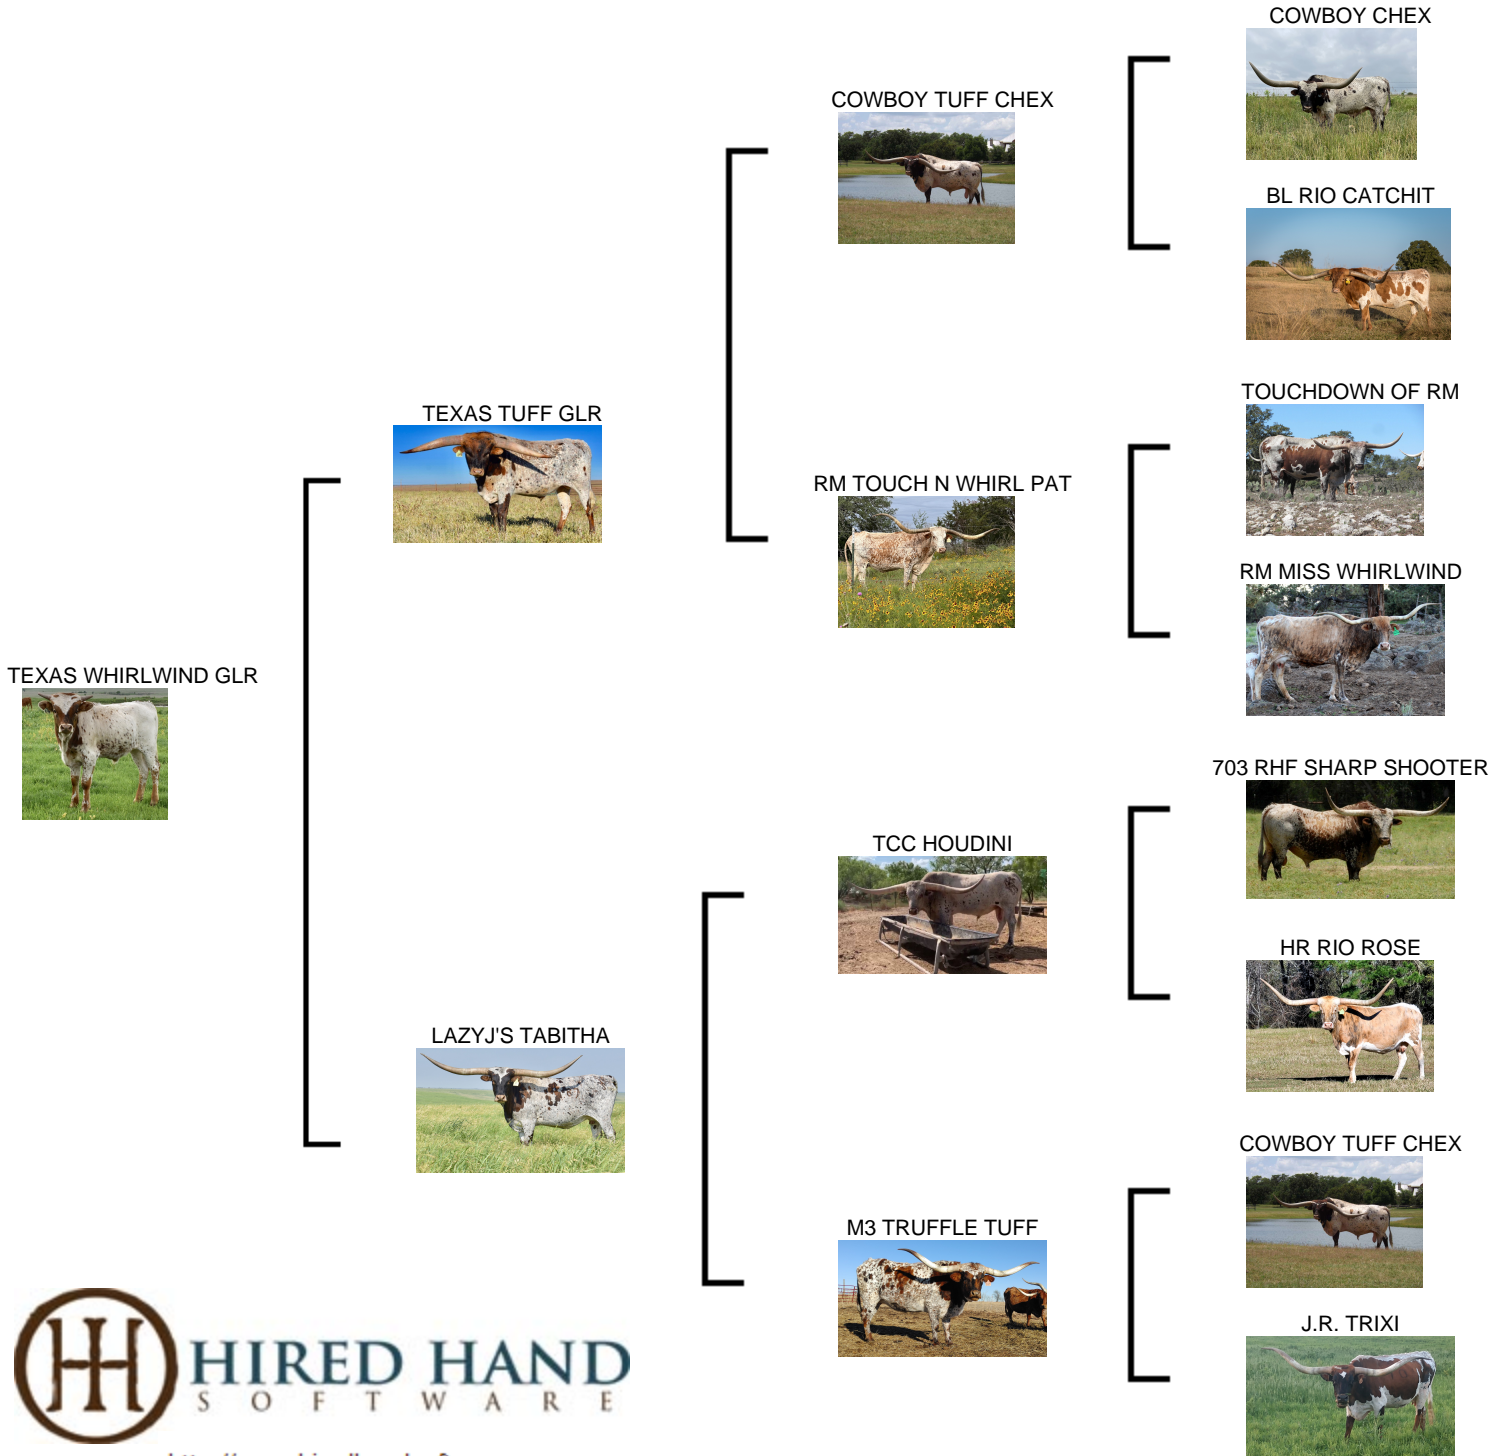

**TEXAS WHIRLWIND GLR**

**Date of Birth:** 10/24/2022  
**Registration 1:** Pending  
**Breeder:** GILLILAND RANCH  
**Owner:** GILLILAND RANCH

Courtesy of Gilliland Ranch

STRONG MATERNAL LINE

<http://www.hiredhandsoftware.com>