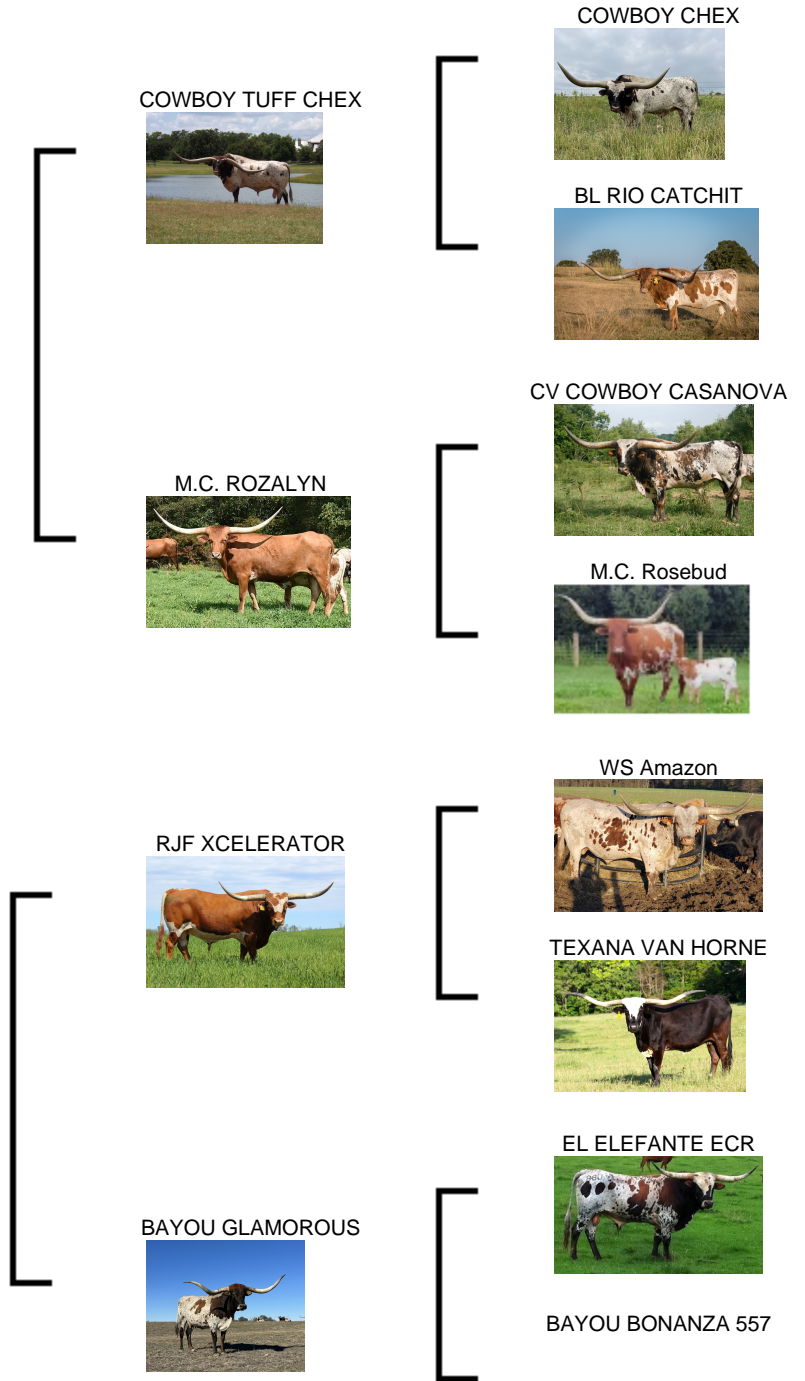

<http://www.hiredhandsoftware.com>