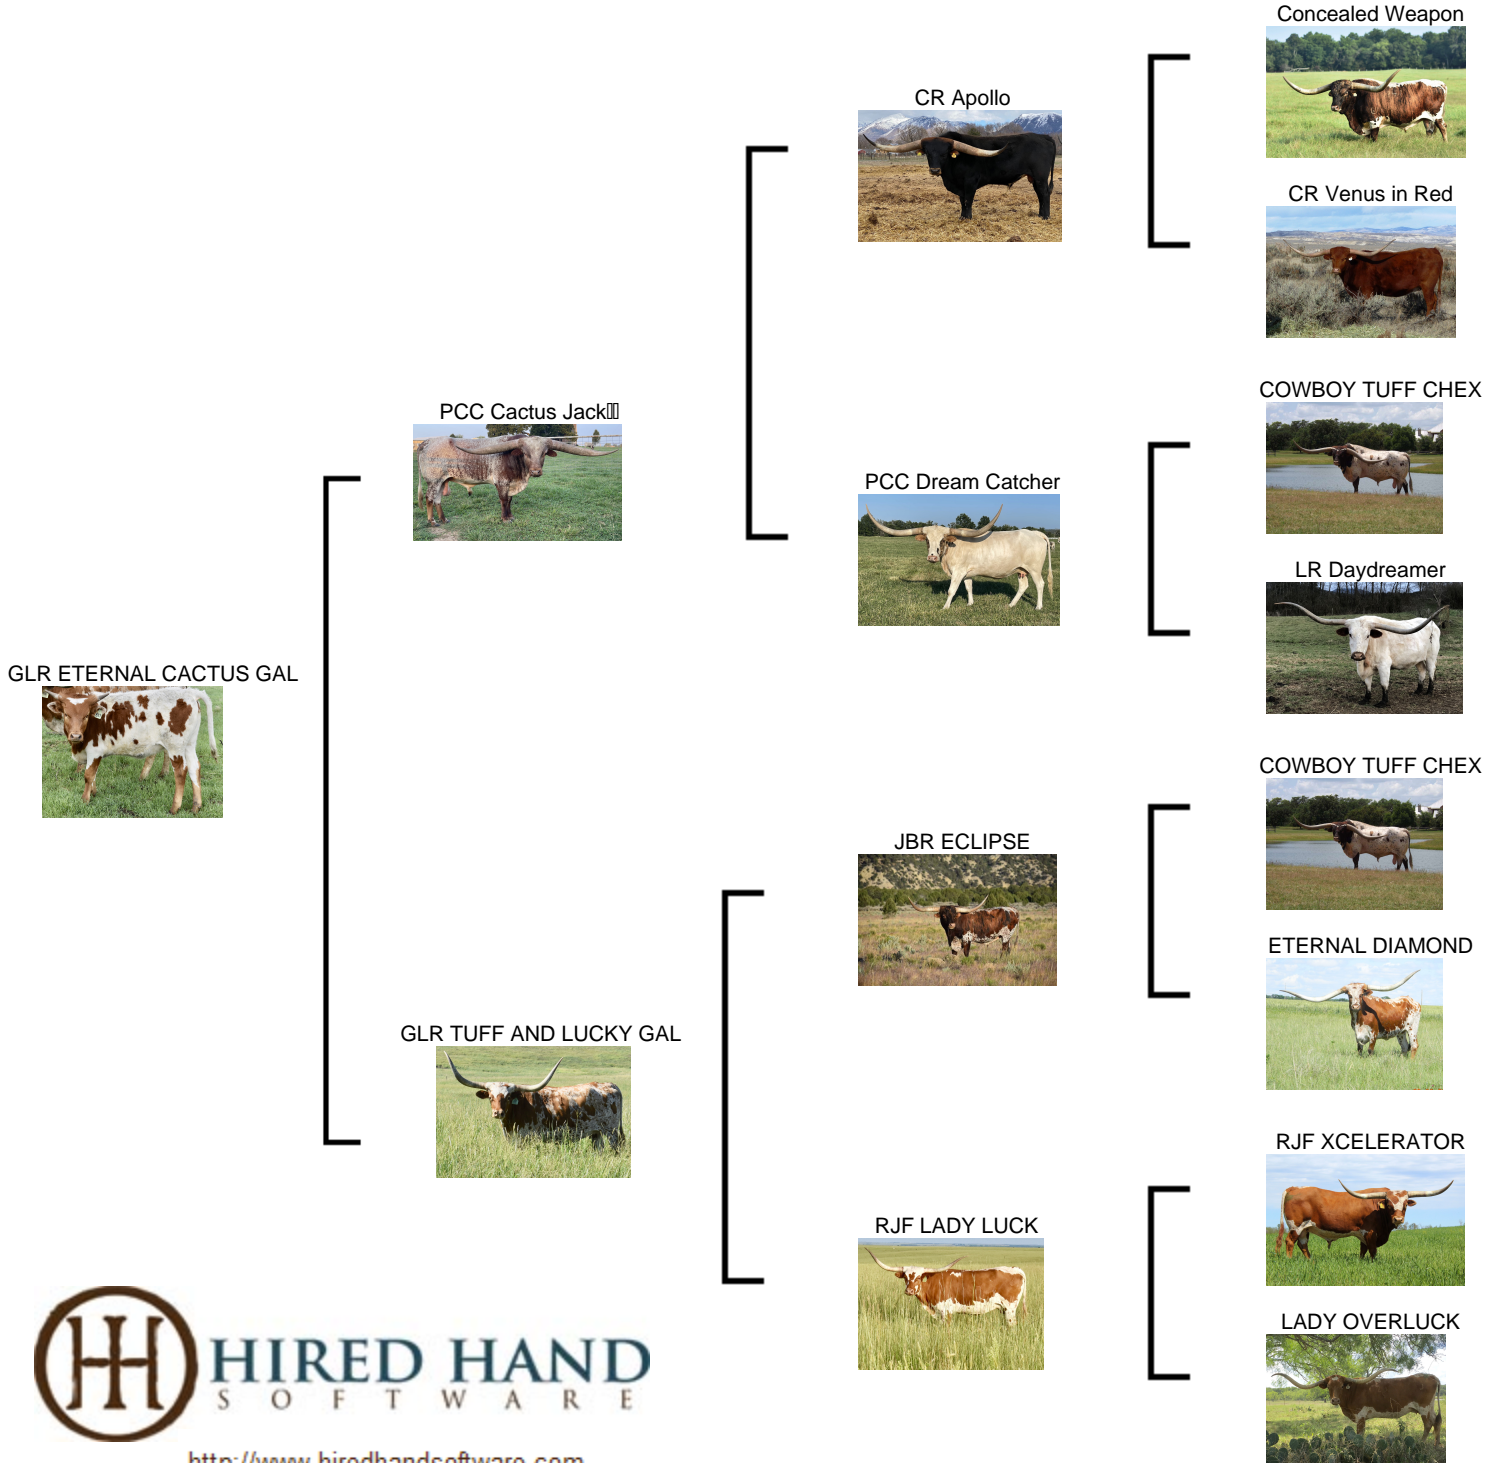

# GLR ETERNAL CACTUS GAL

Date of Birth: 09/12/2023  
Registration 1: CI346712  
Breeder: GILLILAND RANCH  
Owner: GILLILAND RANCH

Courtesy of Gilliland Ranch

HORN PEDIGREE: 11 OVER 90" TTT; 18 OVER 80" TTT