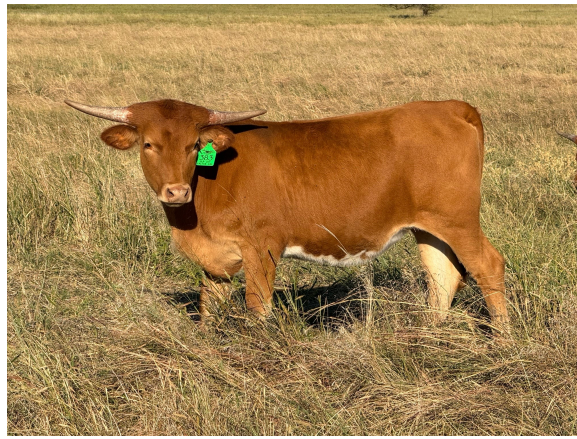

GLR CUT CACTUS GAL

Date of Birth: 11/11/2023
Registration 1: CI346747
Breeder: GILLILAND RANCH
Owner: GILLILAND RANCH

Courtesy of Gilliland Ranch

PCC CACTUS JACK (87" @ 3.2Y) DAUGHTER OUT OF A LARGE FRAMED CUT N DRIED DAUGHTER WHO IS 81" TTT AT 3.8Y. IT SHOULD BE A GREAT COMBINATION FOR HORN AND CONFORMATION.