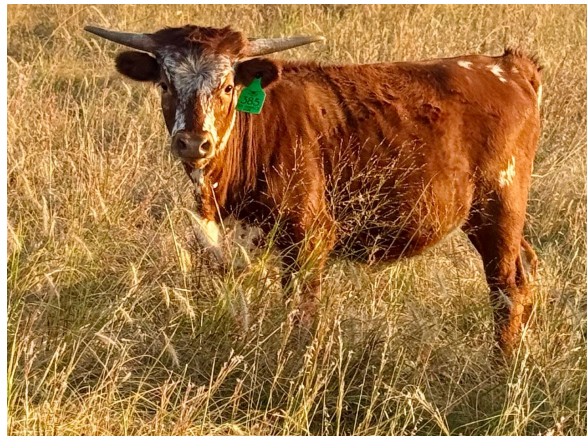

## GLR DANIELLE'S ICON

**Date of Birth:** 12/26/2023  
**Registration 1:** CI346718  
**Sale Price:** \$  
**Breeder:** M7 LONGHORNS  
**Owner:** GILLILAND RANCH

Courtesy of Gilliland Ranch

OUR FINAL 2023 HEIFER