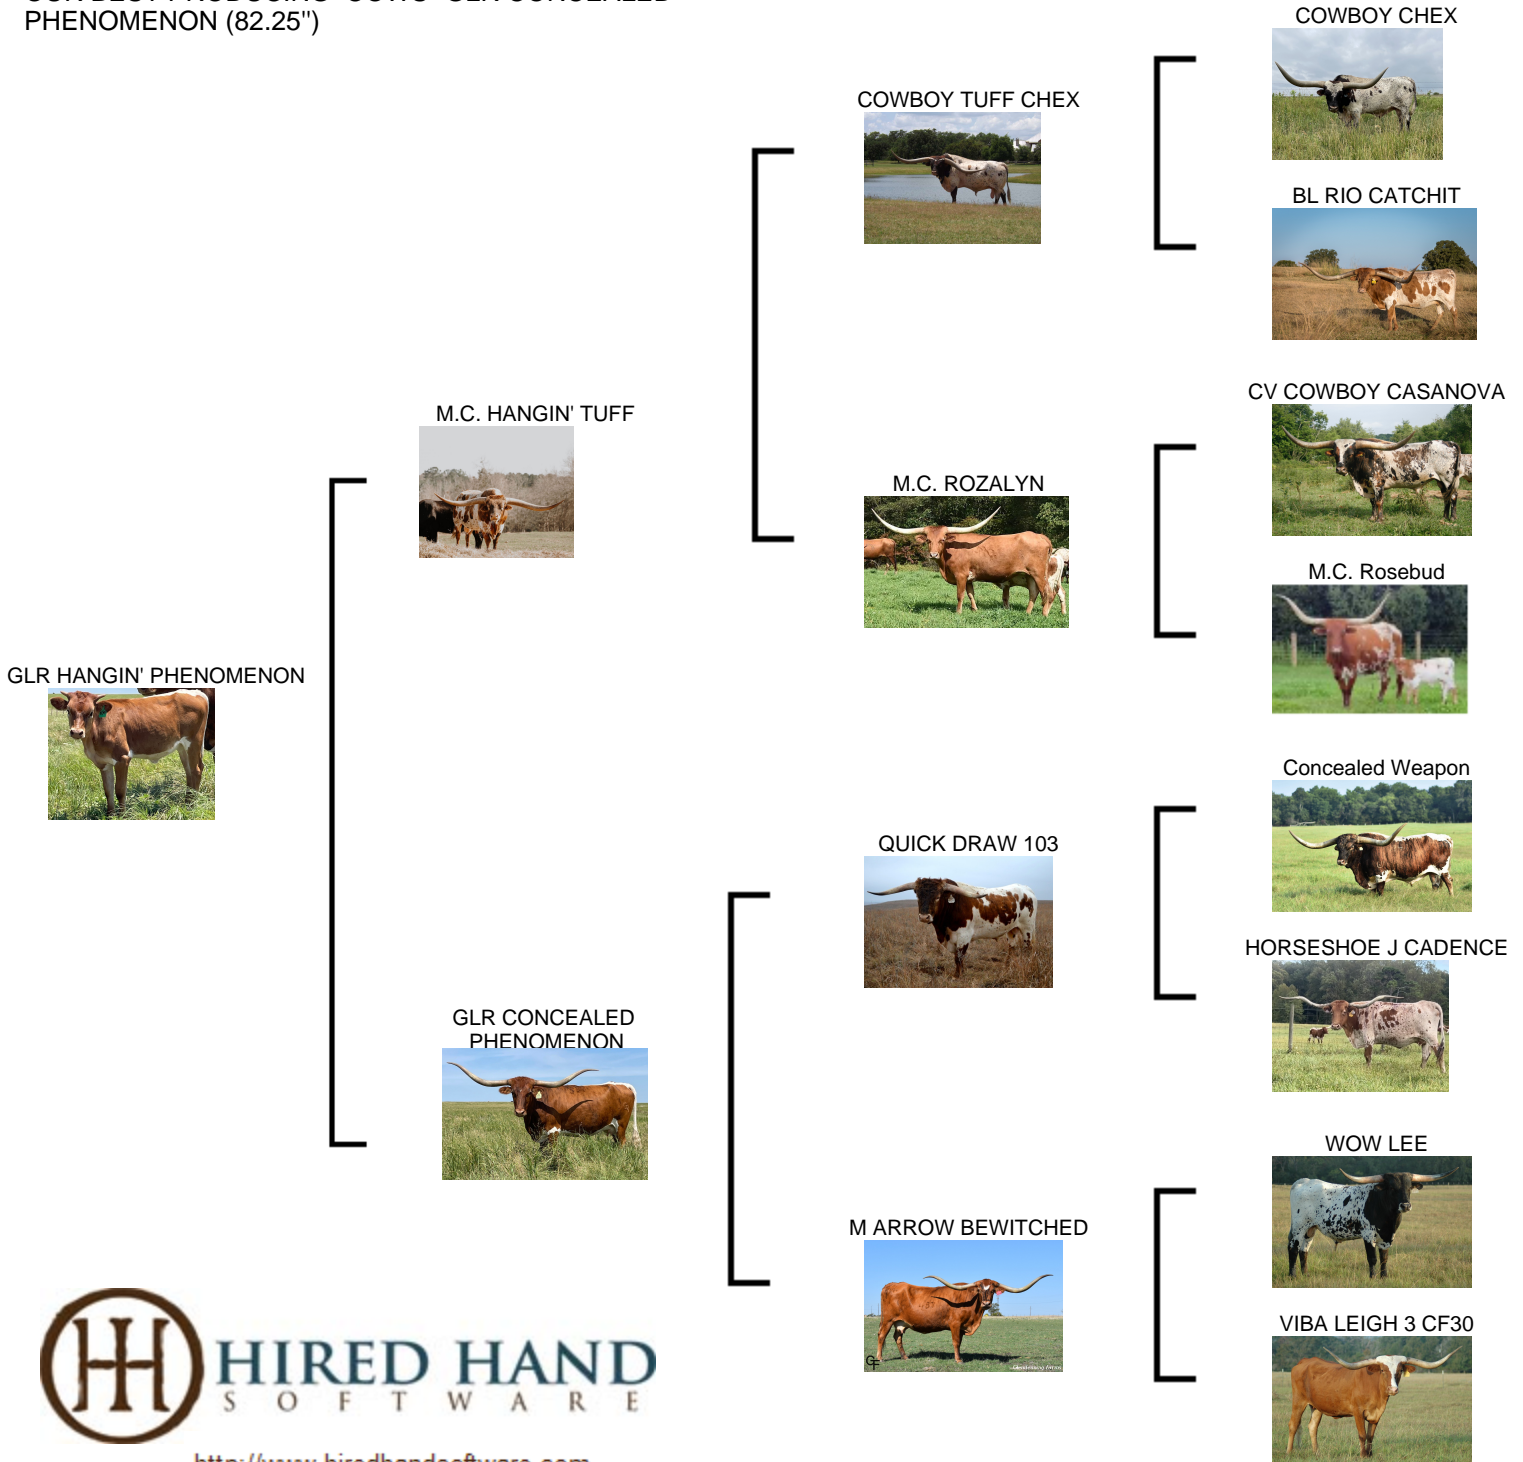

## GLR HANGIN' PHENOMENON

**Date of Birth:** 03/17/2024  
**Registration 1:** CAI349358  
**Breeder:** GILLILAND RANCH  
**Owner:** GILLILAND RANCH

Courtesy of Gilliland Ranch

MC HANGIN' TUFF (101') DAUGHTER OUT OF ONE OF OUR BEST PRODUCING COWS- GLR CONCEALED PHENOMENON (82.25")