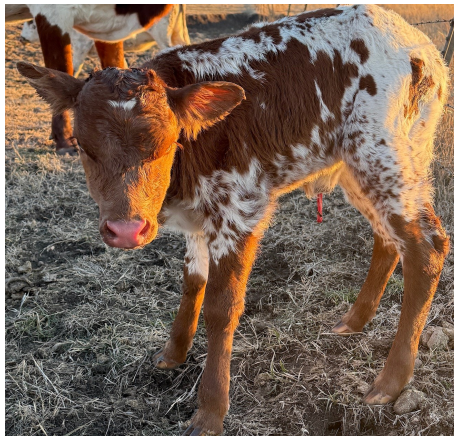

# GLR TUFF SMOKIN' GAL

Date of Birth: 01/19/2025  
Registration 1: Pending  
Breeder: GILLILAND RANCH  
Owner: GILLILAND RANCH

Courtesy of Gilliland Ranch

GLR TUFF SMOKIN' GAL

MARLBORO MAN LM

GLR TUFF CRACKER GAL

KDK WILDFIRE

LM DANICA'S IMAGE

BR Cracker Jack

TKR ROYAL TUFFETTE

KDK VALIANT

TS LORIE DARLIN

HH SAMURAI

3S DANICA