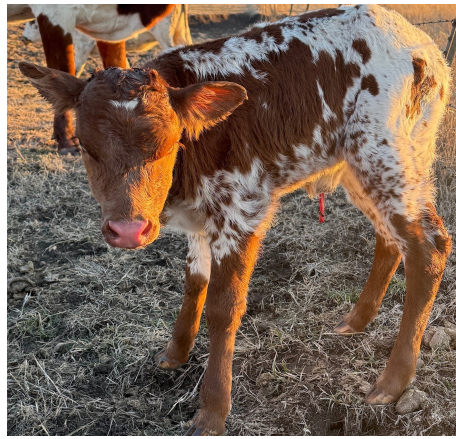

GLR TUFF SMOKIN' GAL

Date of Birth: 01/19/2025
Registration 1: Pending
Breeder: GILLILAND RANCH
Owner: GILLILAND RANCH

Courtesy of Gilliland Ranch

GLR TUFF SMOKIN' GAL

MARLBORO MAN LM

KDK WILDFIRE

LM DANICA'S IMAGE

BR Cracker Jack

GLR TUFF CRACKER GAL

TKR ROYAL TUFFETTE

KDK VALIANT

TS LORIE DARLIN

HH SAMURAI

3S DANICA

JH RURALLY SCREWED