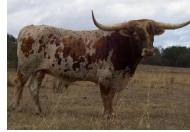

## Hubbells 20 Gauge

**Date of Birth:** 05/22/2012  
**Registration 1:** BT186630  
**Registration 2:** 262142  
**Owner:** Hubbells Longhorns/ Crown Creek Cattle

Courtesy of FHR

Proven production from an impeccable pedigree, 20 GAUGE continues to rock the Texas Longhorn community with complete and beautifully colored offspring that are highly desirable in every way, including early horn growth. We contribute his outstanding production to his unique and powerful maternal genetic line. In partnership and through semen sales, 20 GAUGE is being utilized in the best breeding programs in the Country with amazing

Concealed Weapon

Sharp Shooter 542

HORSESHOE J EXAMPLE

JP RIO GRANDE

HUBBELLS RIO GLORY

HUBBELLS MORNING GLORY

PEACEMAKER 44

Horseshoe J Charm