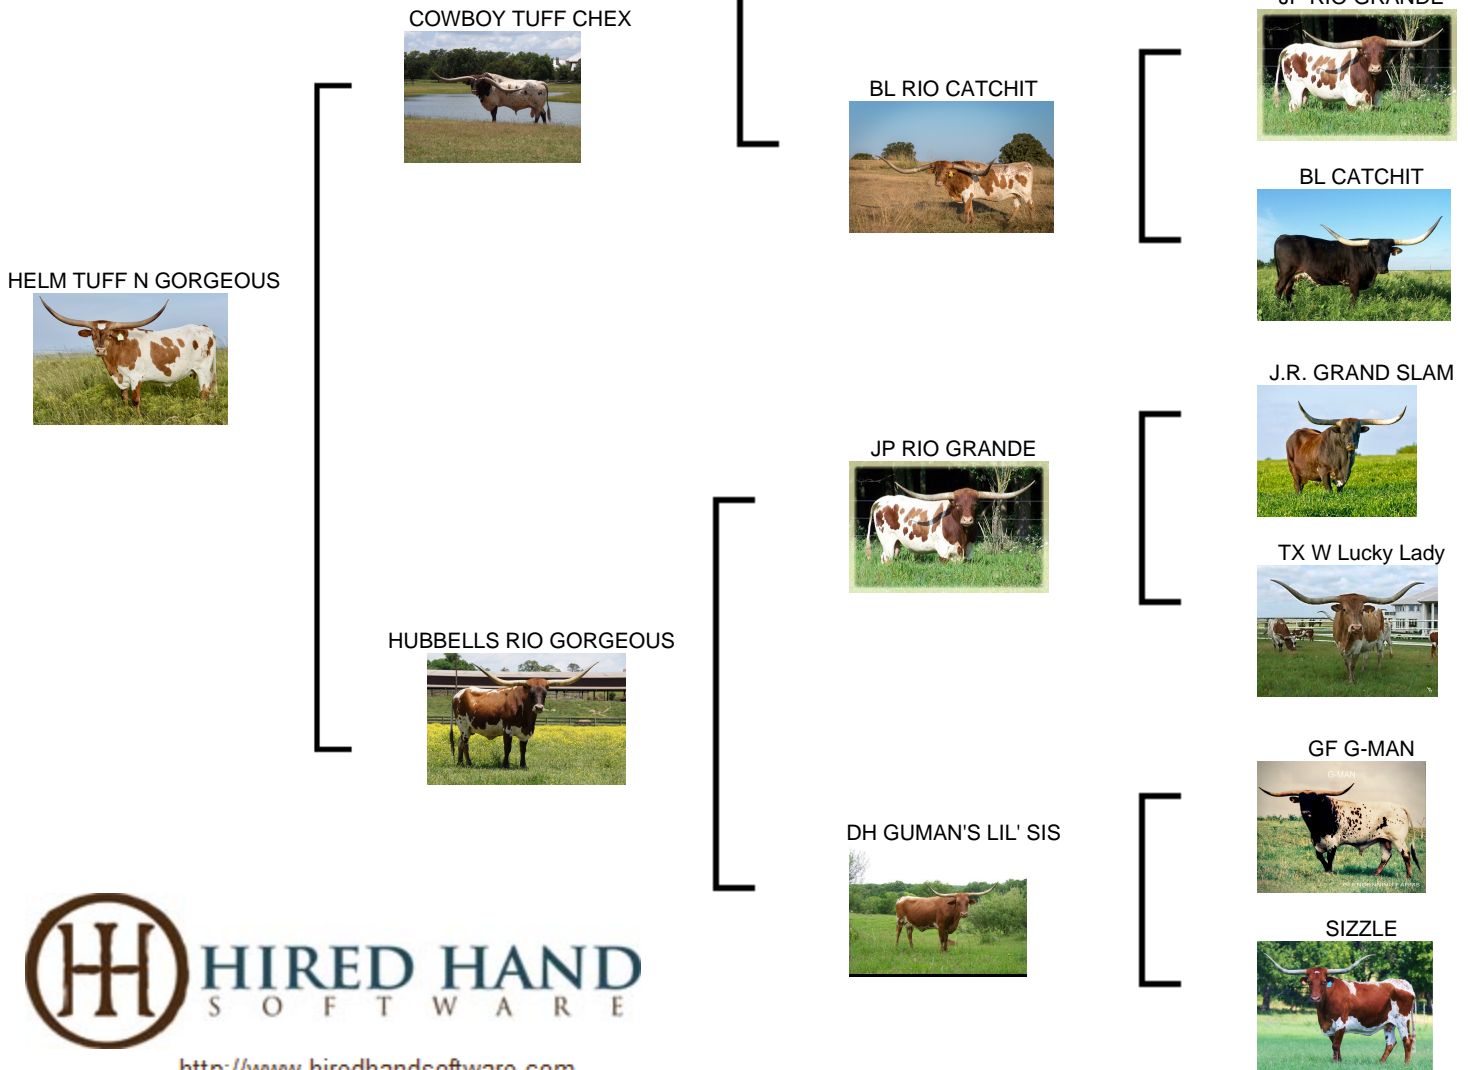

<http://www.hiredhandsoftware.com>