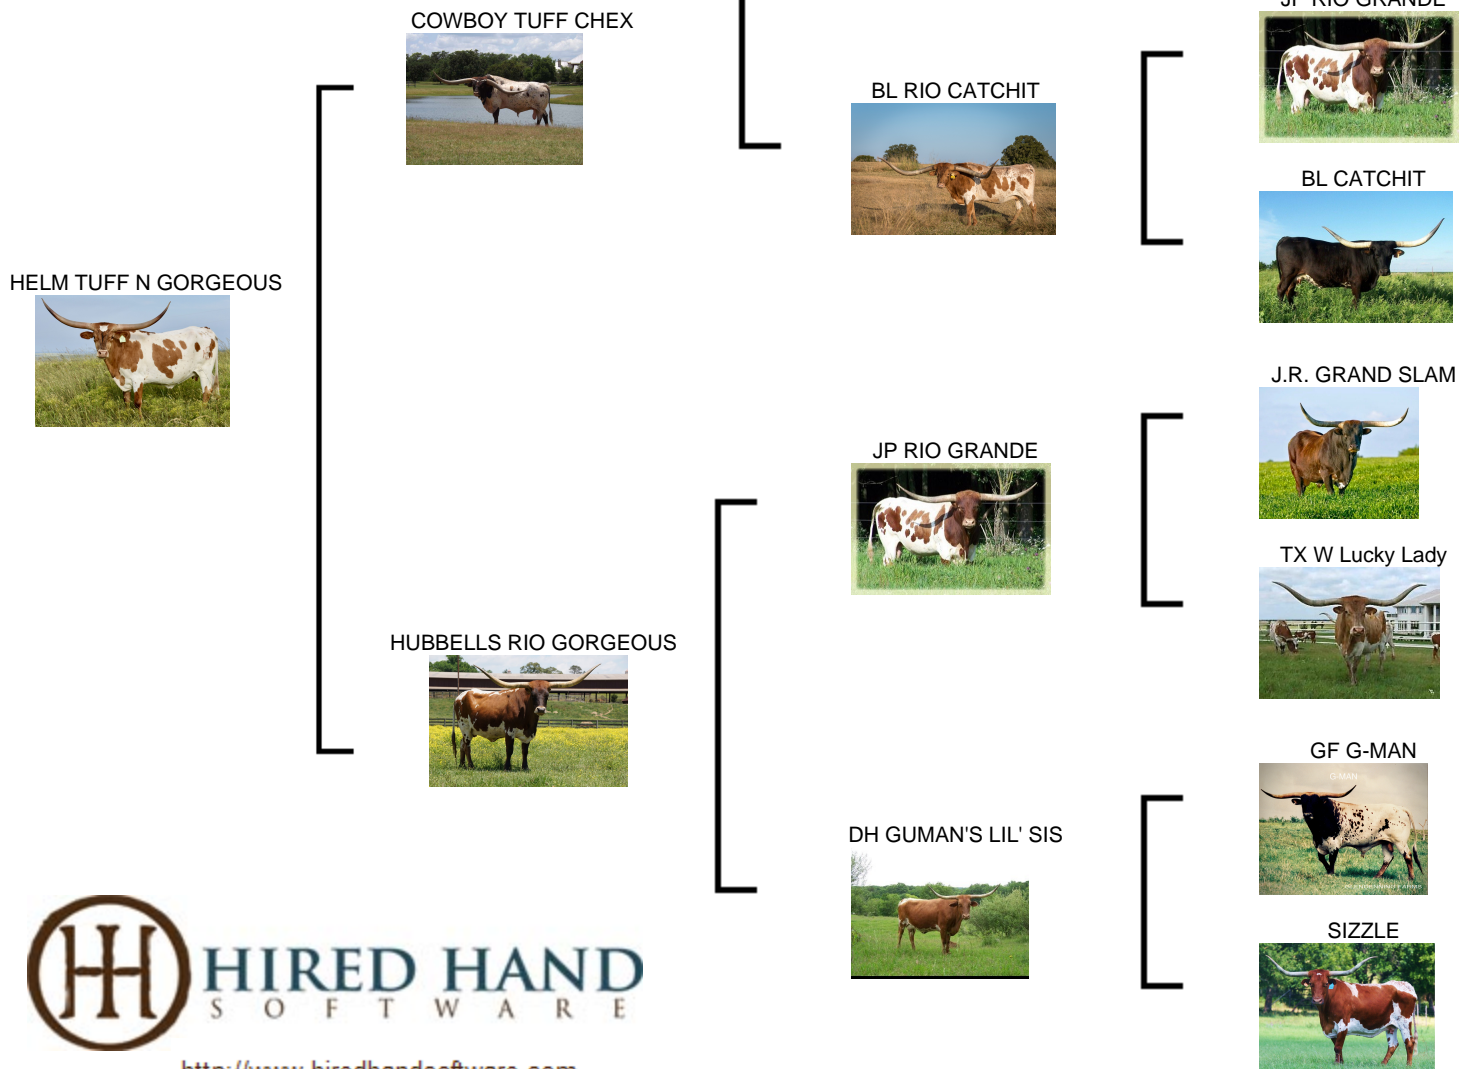

<http://www.hiredhandsoftware.com>