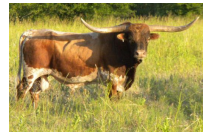

WS JAMAKIZM

RRR Miss Gunman 313

DEIGO'S HOT SHOT

STARLIGHT CELEBRATION

VJ TOMMIE (AKA UNLIMITED)

DELTA VIXEN

DIAMOND W PAY CASH

STARLIGHT 2 (CF1)