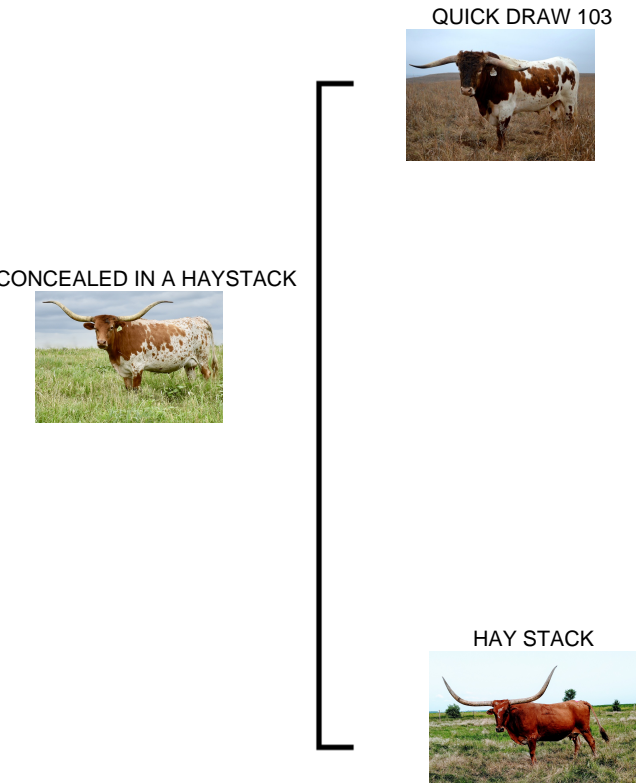

CONCEALED IN A HAYSTACK

Date of Birth: 09/02/2015
Registration 1: C1295334
Sale Price: $
Breeder: GILLILAND RANCH LLC
Owner: GILLILAND RANCH LLC

OCV'd; JOHNE'S NEGATIVE ;THIS IS AN EXCELLENT TOTAL PACKAGE COW IN HER MID 70'S TTT. SHE HAS TWO 90" ANIMALS IN HER PEDIGREE AND . ALWAYS RAISES A HUGE CALF. CH GETS HER TOTAL HORN FROM HER FAMOUS DAM HAYSTACK (106" TH). SHE IS CONFIRMED BRED TO TEXAS TUFF GLR (CTC -105" TTT X RM TOUCH N WHIRL PAT -92") FOR A MAY 2022 CALF. HORN PEDIGREE: 2

TTT: 73.7500 on 12/27/2021

<http://www.hiredhandsoftware.com>