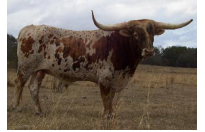

OCV'd; JOHNE'S NEGATIVE ;THIS IS AN EXCELLENT TOTAL PACKAGE COW IN HER MID 70'S TTT. SHE HAS TWO 90" ANIMALS IN HER PEDIGREE AND . ALWAYS RAISES A HUGE CALF. CH GETS HER TOTAL HORN FROM HER FAMOUS DAM HAYSTACK (106" TH). SHE IS CONFIRMED BRED TO TEXAS TUFF GLR ( CTC -105" TTT X RM TOUCH N WHIRL PAT -92") FOR A MAY 2022 CALF. HORN PEDIGREE: 2

**TTT:** 73.7500 on 12/27/2021

CONCEALED IN A HAYSTACK

Concealed Weapon

HORSESHOE J CADENCE

HUNTS COMMAND RESPECT

Sharp Shooter 542

HORSESHOE J EXAMPLE

GUNMANS APPEAL