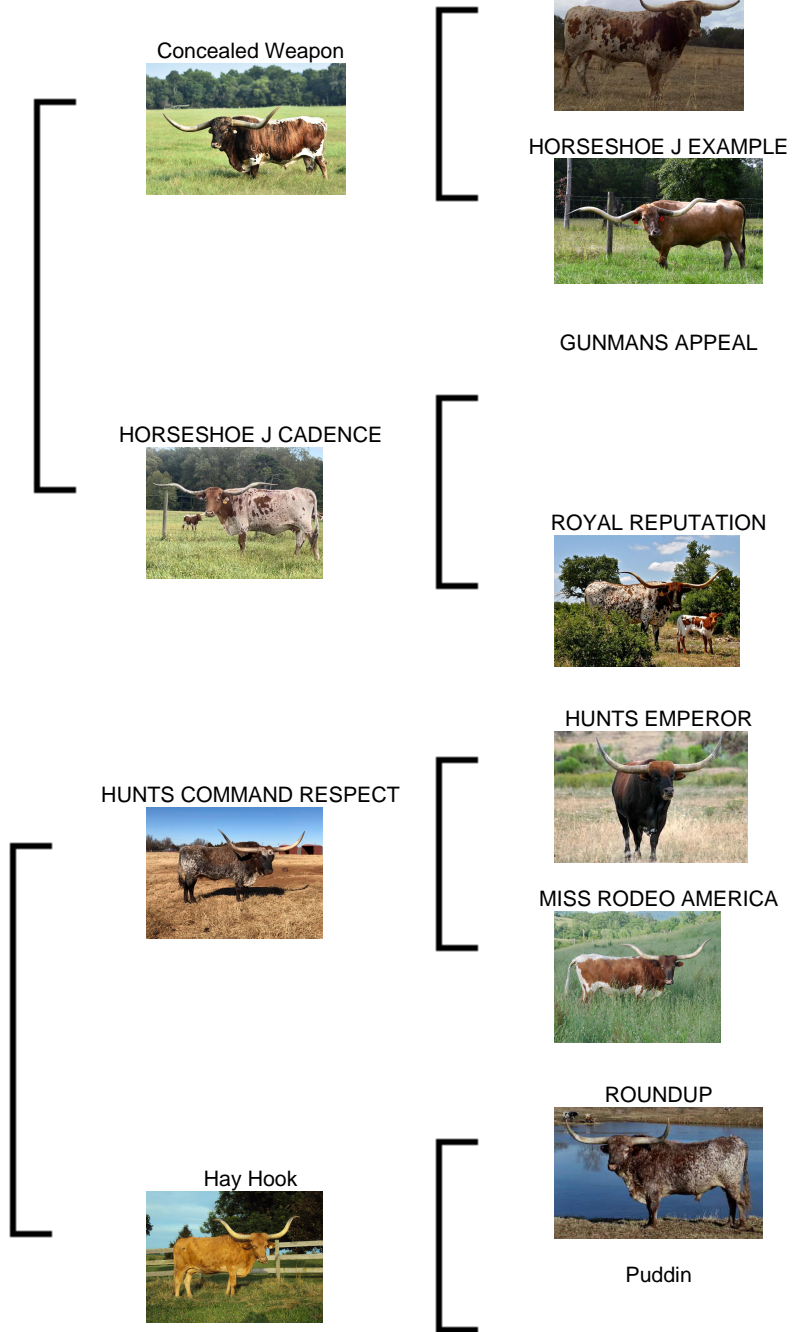

Sharp Shooter 542