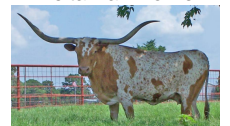

HUNTS COMMAND RESPECT