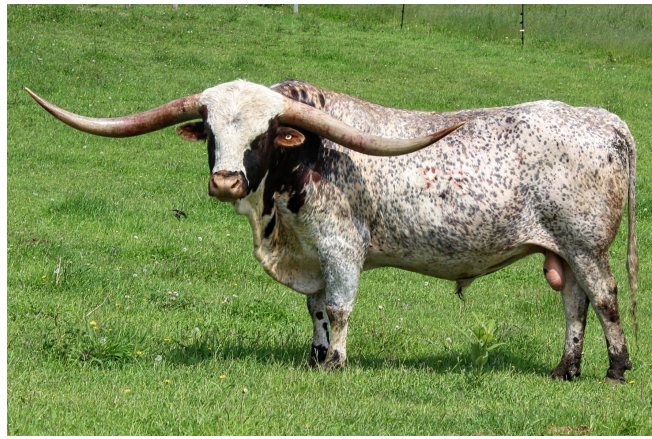

# EAGLE TEXA

Date of Birth: 04/13/2015  
Registration 1: BA191633

This soon to be 90" son of Tuff, is the only son I am aware of with two over 90" females, one 100" female and an over 100" sire in their pedigree. This bull is exactly what a Longhorn bull should look like and he produces too.

TTT: 88.5000 on 12/04/2019

COWBOY TUFF CHEX

SHAM ROCK MY WORLD

COWBOY CHEX

BL RIO CATCHIT

JP RIO GRANDE

TEXANA VAN HORNE

PEACEMAKER 44