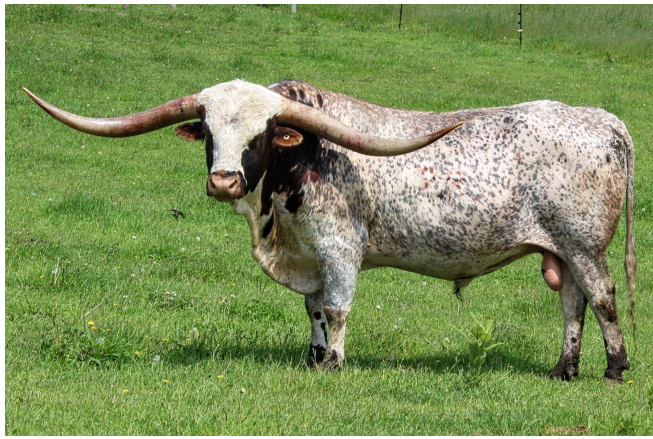

EAGLE TEXA

Date of Birth: 04/13/2015
Registration 1: BAI91633

This soon to be 90" son of Tuff, is the only son I am aware of with two over 90" females, one 100" female and an over 100" sire in their pedigree. This bull is exactly what a Longhorn bull should look like and he produces too.

TTT: 88.5000 on 12/04/2019

EAGLE TEXA

COWBOY TUFF CHEX

SHAM ROCK MY WORLD

COWBOY CHEX

BL RIO CATCHIT

JP RIO GRANDE

TEXANA VAN HORNE