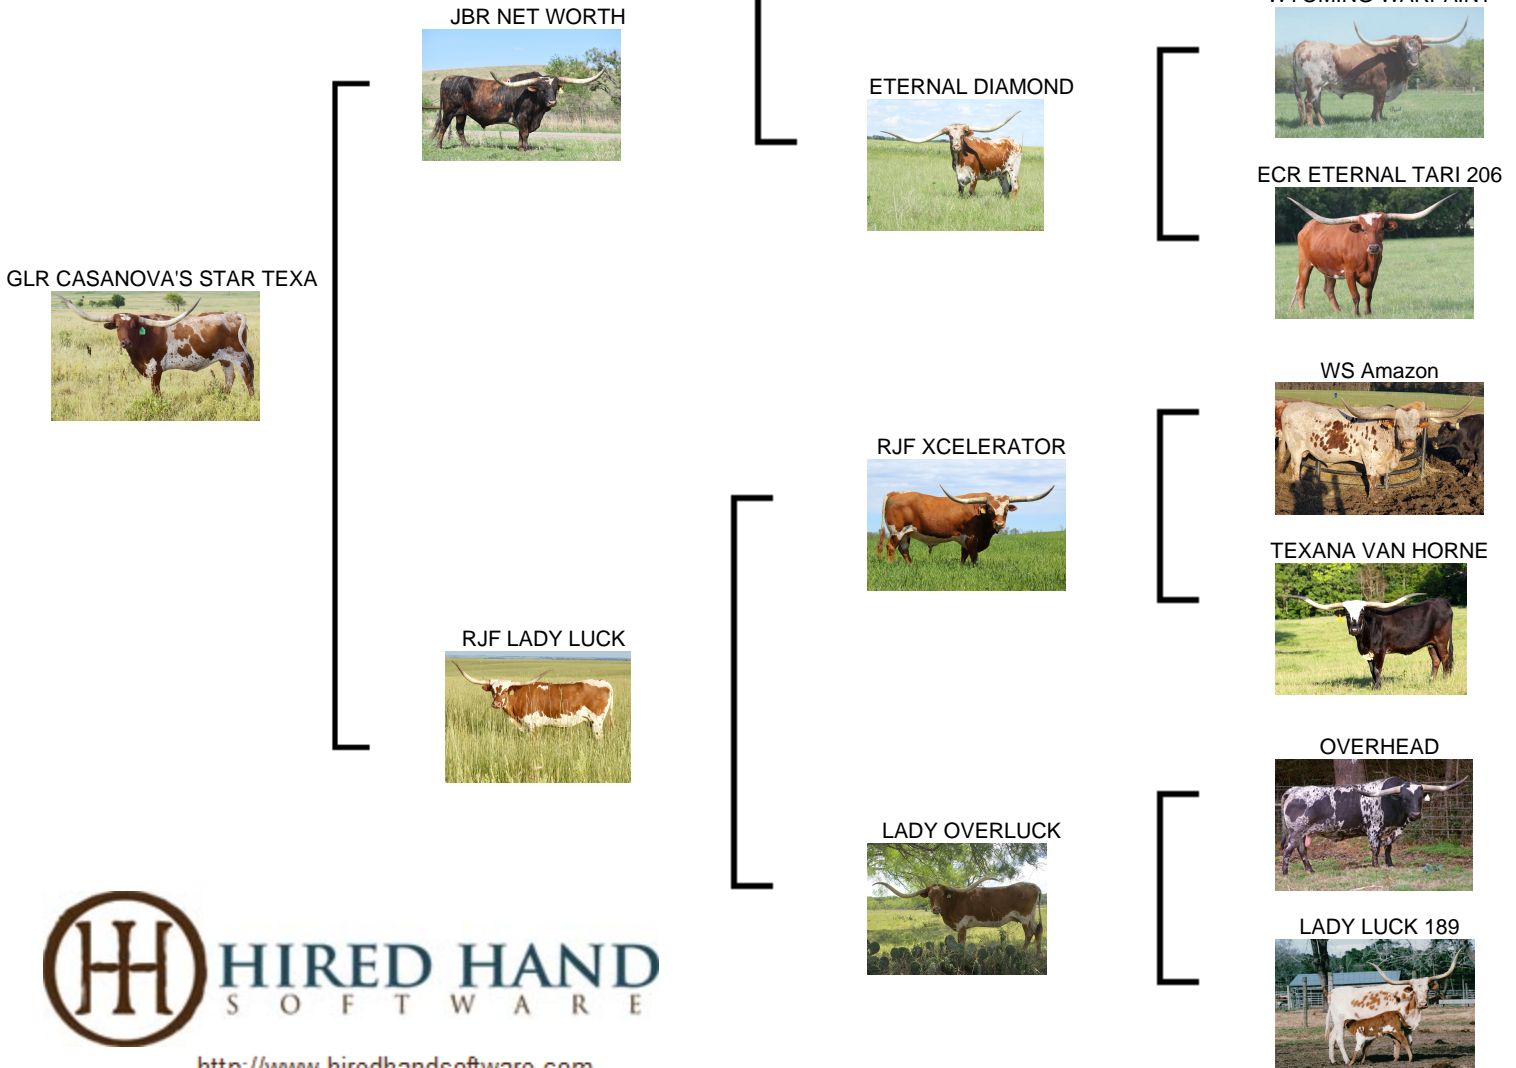

<http://www.hiredhandsoftware.com>