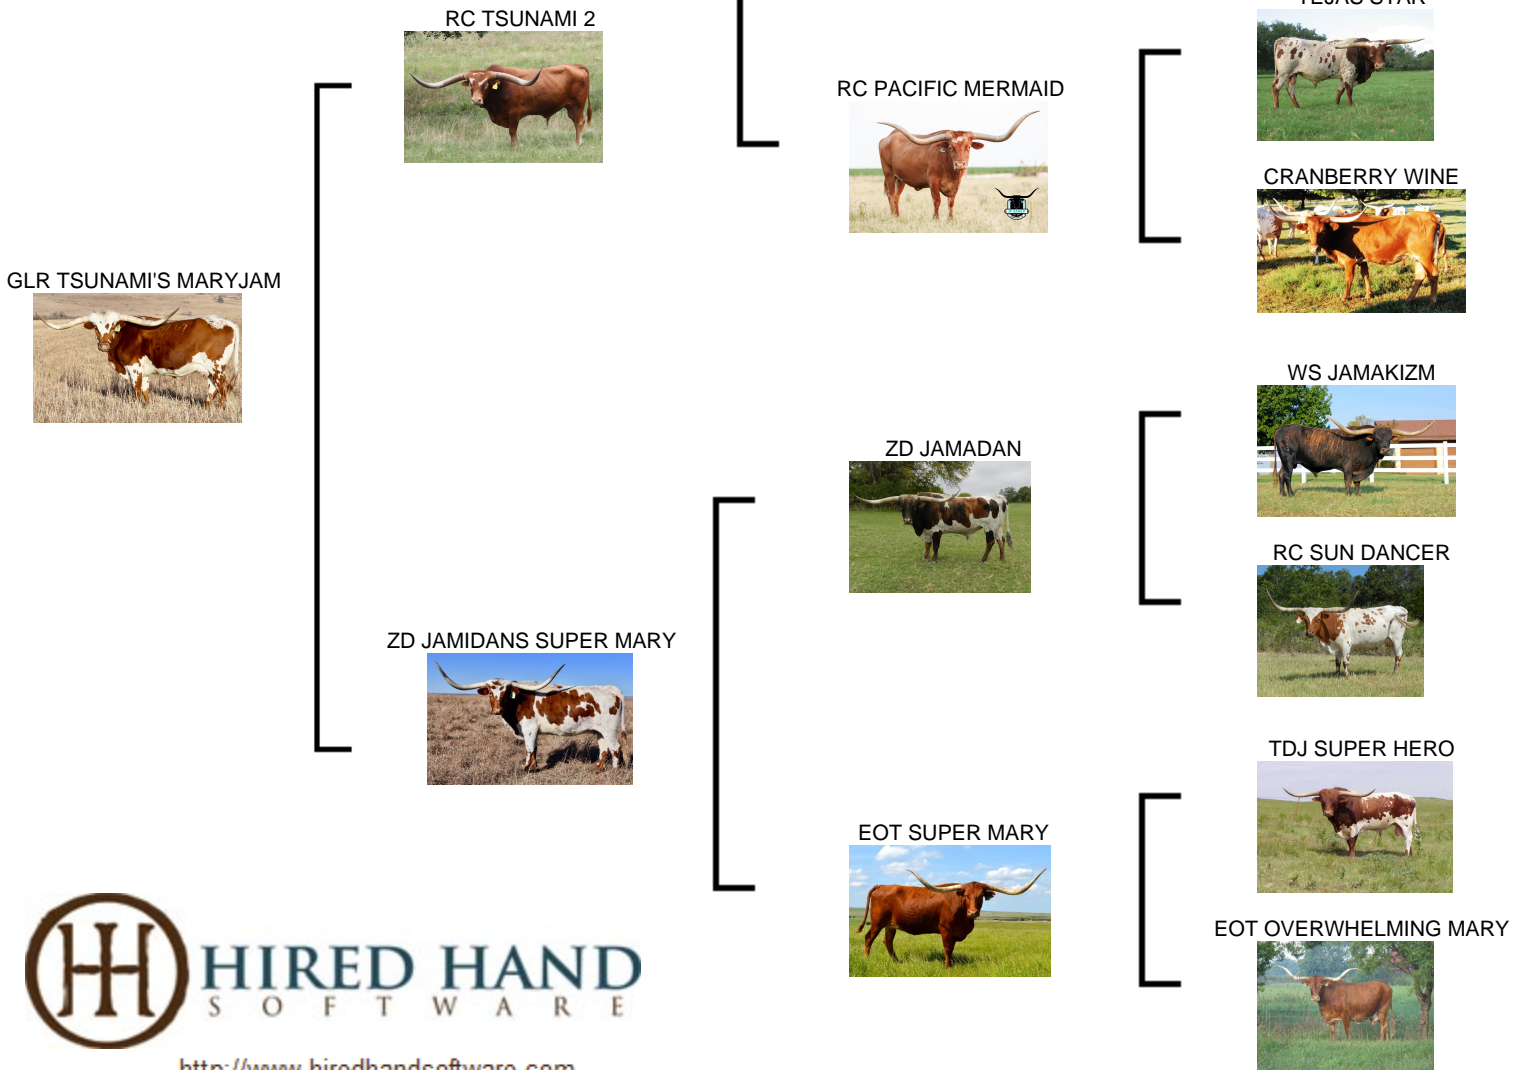

<http://www.hiredhandsoftware.com>