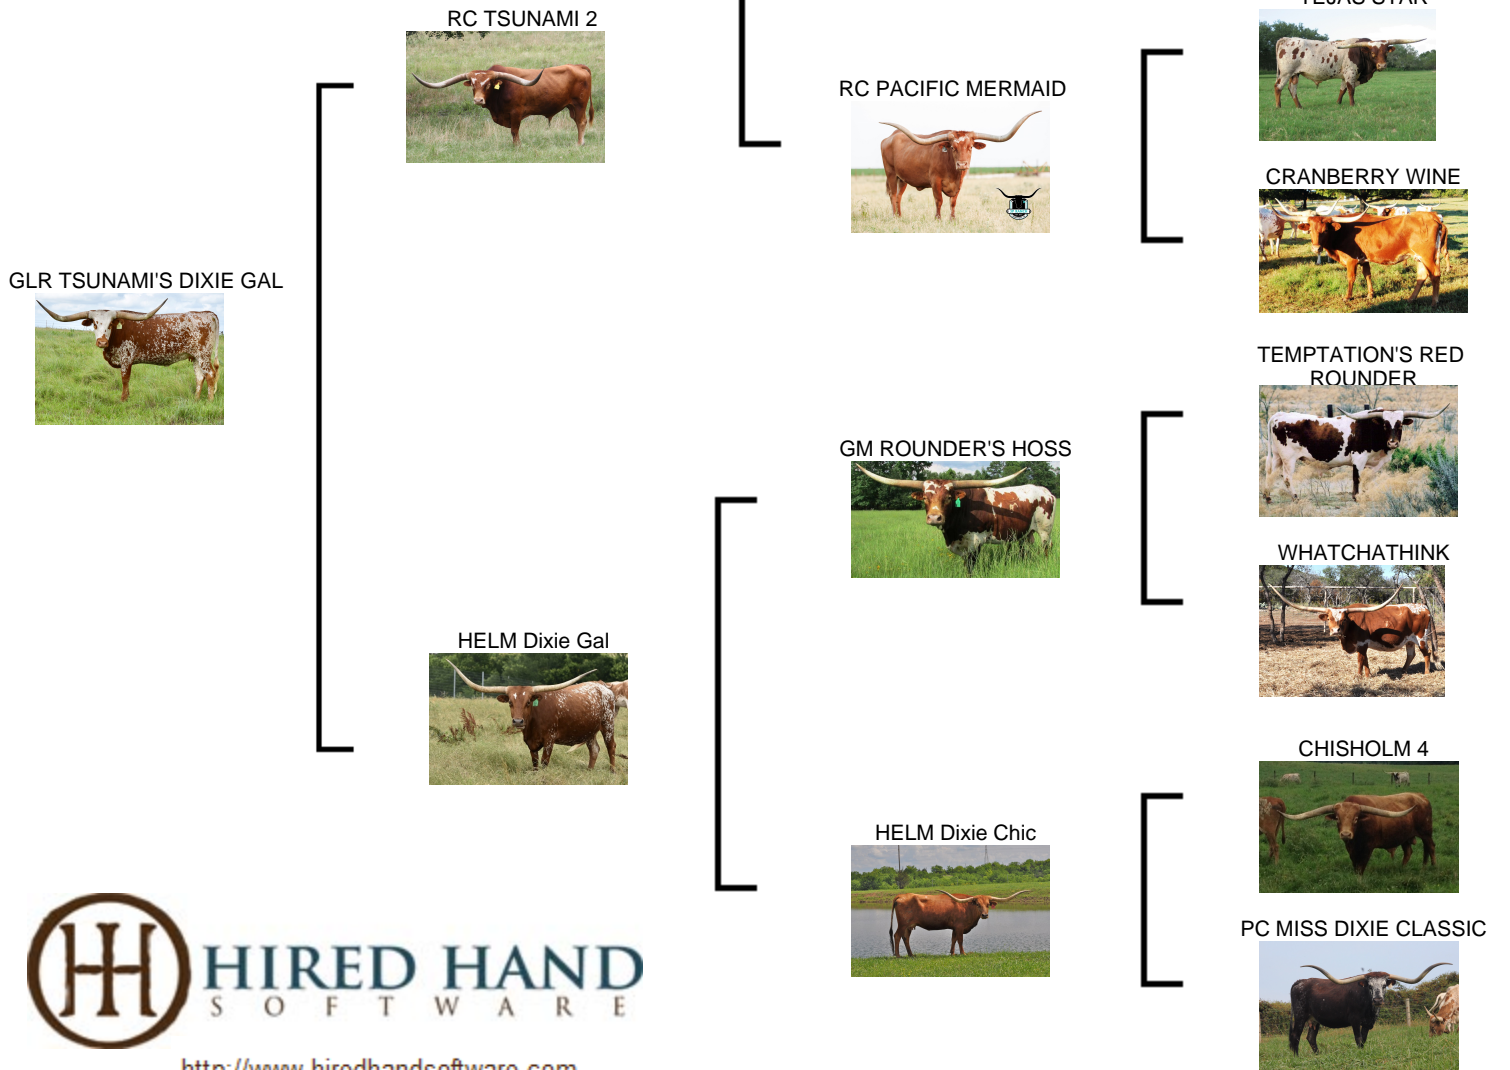

<http://www.hiredhandsoftware.com>