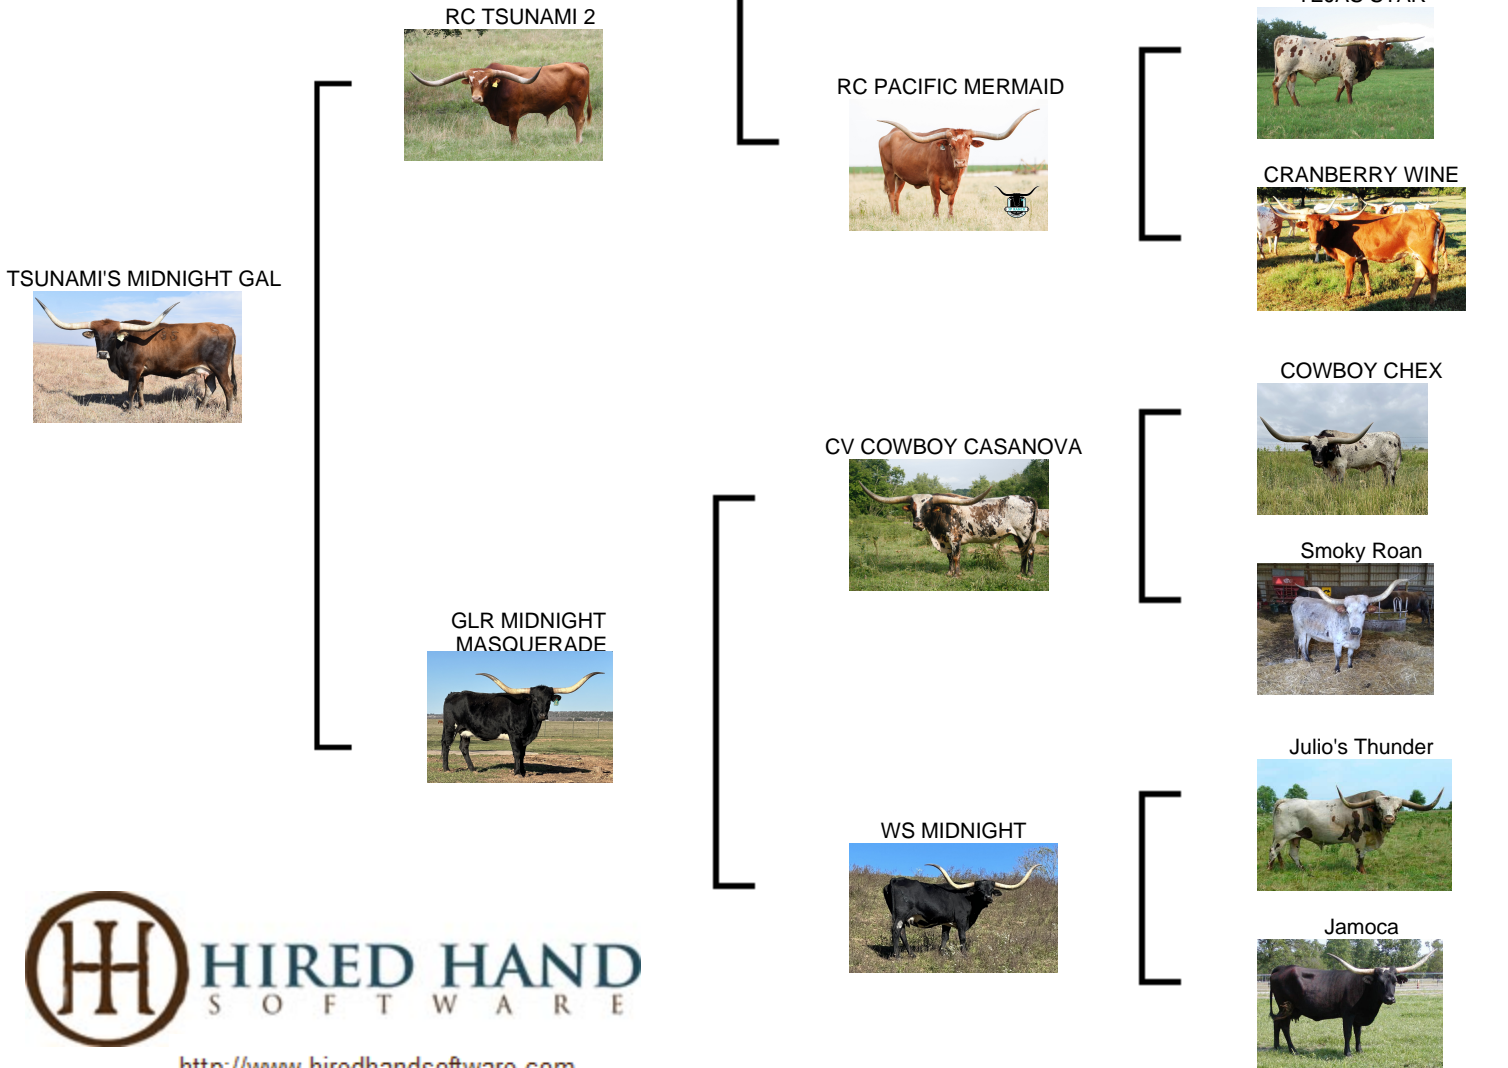

<http://www.hiredhandsoftware.com>